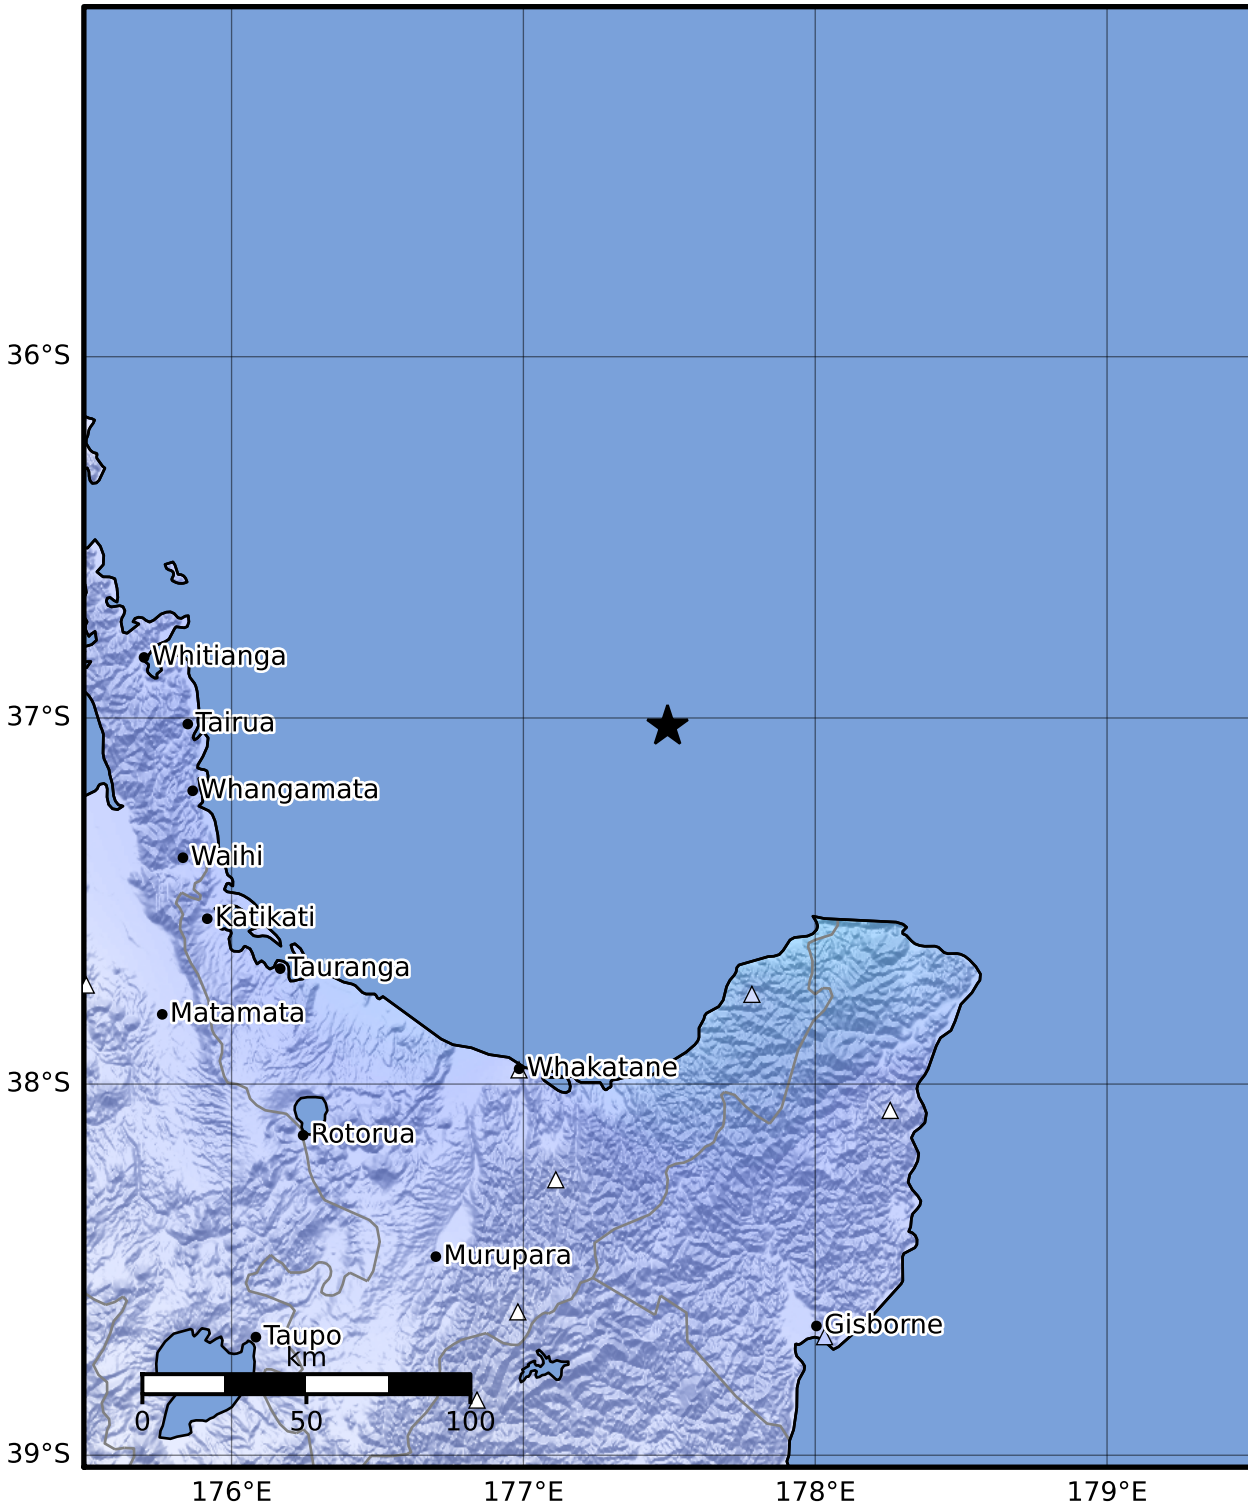

Macroseismic Intensity Map GNS Science

ShakeMap: Raukumara Plain

Sep 09, 2022 11:42:24 UTC M4.1 S37.02 E177.49 Depth: 5.0km ID:2022p679696

SHAKING	Not felt	Weak	Light	Moderate	Strong	Very strong	Severe	Violent	Extreme
DAMAGE	None	None	None	Very light	Light	Moderate	Moderate/heavy	Heavy	Very heavy
PGA(%g)	<0.0464	0.29	1.63	5.16	12.5	22.4	40.2	72.2	>129
PGV(cm/s)	<0.0215	0.125	1.04	4.31	14.5	26.4	48.3	88.4	>162
INTENSITY	I	II-III	IV	V	VI	VII	VIII	IX	X+

Scale based on Moratalla et al.(2021) and Worden et al.(2012) Version 3: Processed 2022-09-09T12:43:15Z

△ Seismic Instrument ○ Reported Intensity ★ Epicenter