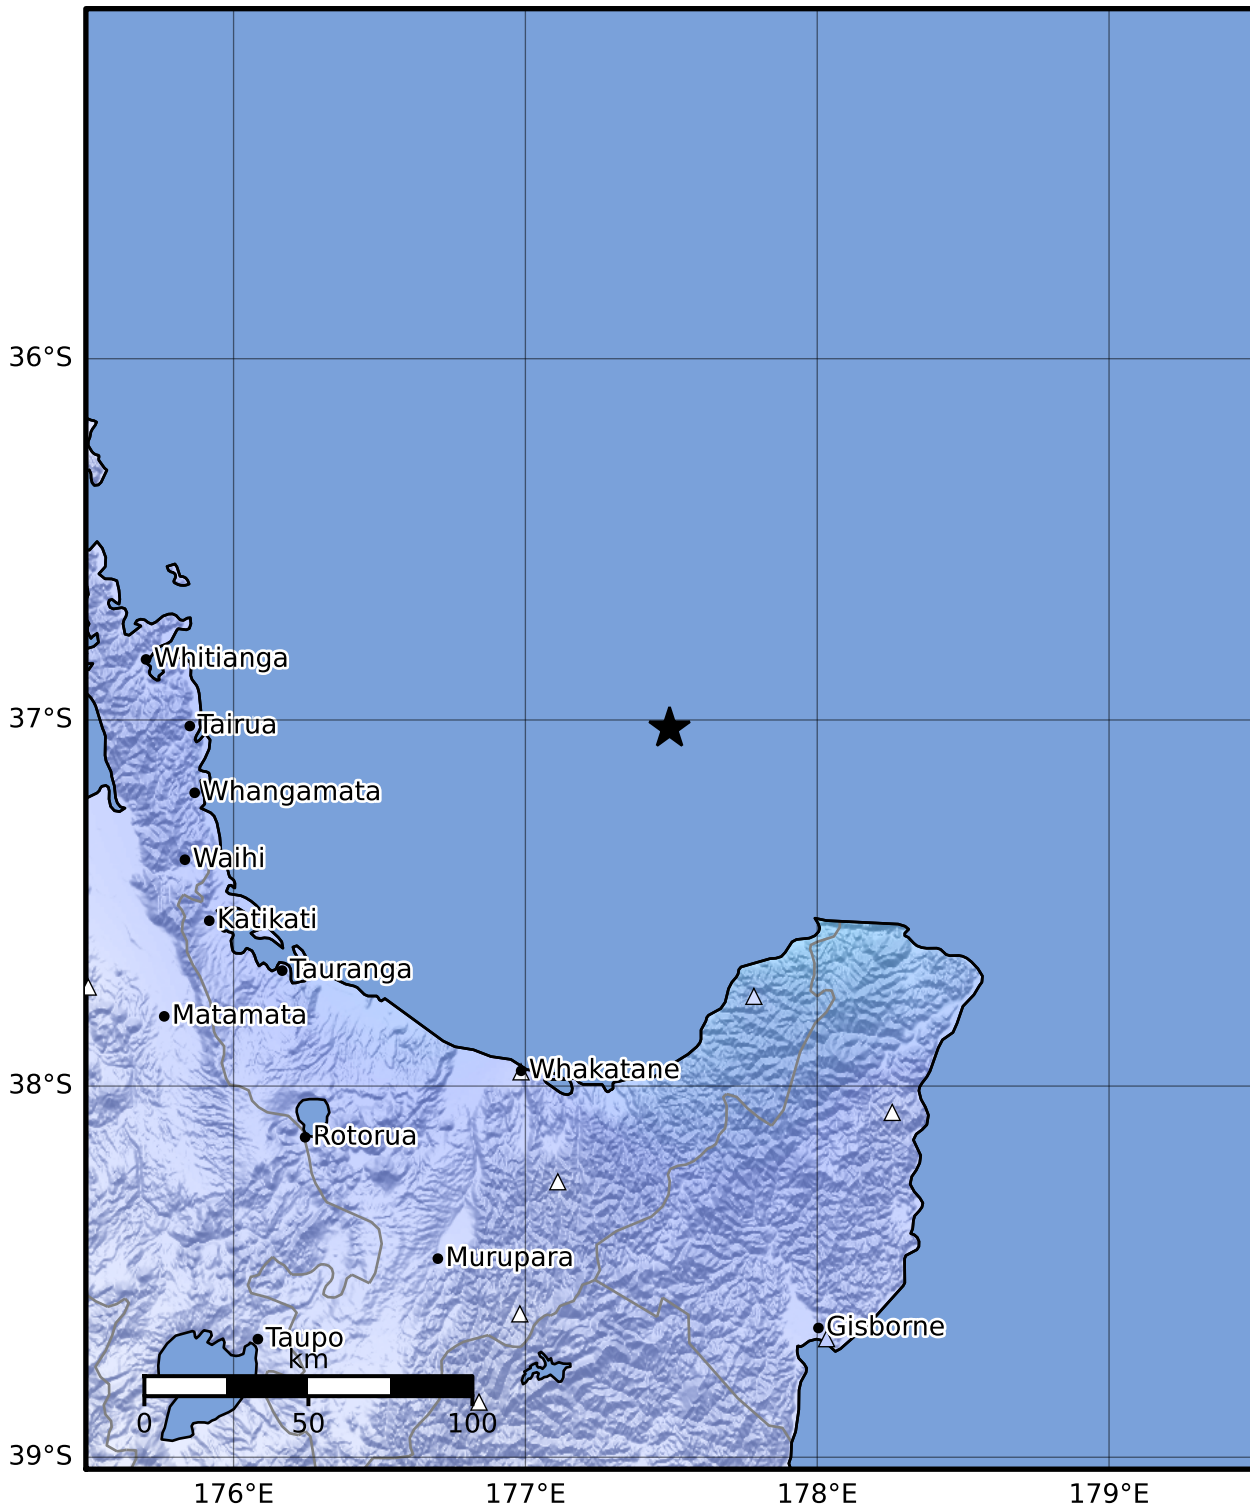

Macroseismic Intensity Map GNS Science

ShakeMap: Raukumara Plain

Sep 09, 2022 11:42:24 UTC M4.1 S37.02 E177.49 Depth: 5.0km ID:2022p679696

SHAKING	Not felt	Weak	Light	Moderate	Strong	Very strong	Severe	Violent	Extreme
DAMAGE	None	None	None	Very light	Light	Moderate	Moderate/heavy	Heavy	Very heavy
PGA(%g)	<0.0464	0.29	1.63	5.16	12.5	22.4	40.2	72.2	>129
PGV(cm/s)	<0.0215	0.125	1.04	4.31	14.5	26.4	48.3	88.4	>162
INTENSITY	I	II-III	IV	V	VI	VII	VIII	IX	X+

Scale based on Moratalla et al.(2021) and Worden et al.(2012) Version 5: Processed 2022-09-09T14:43:16Z

△ Seismic Instrument ○ Reported Intensity ★ Epicenter