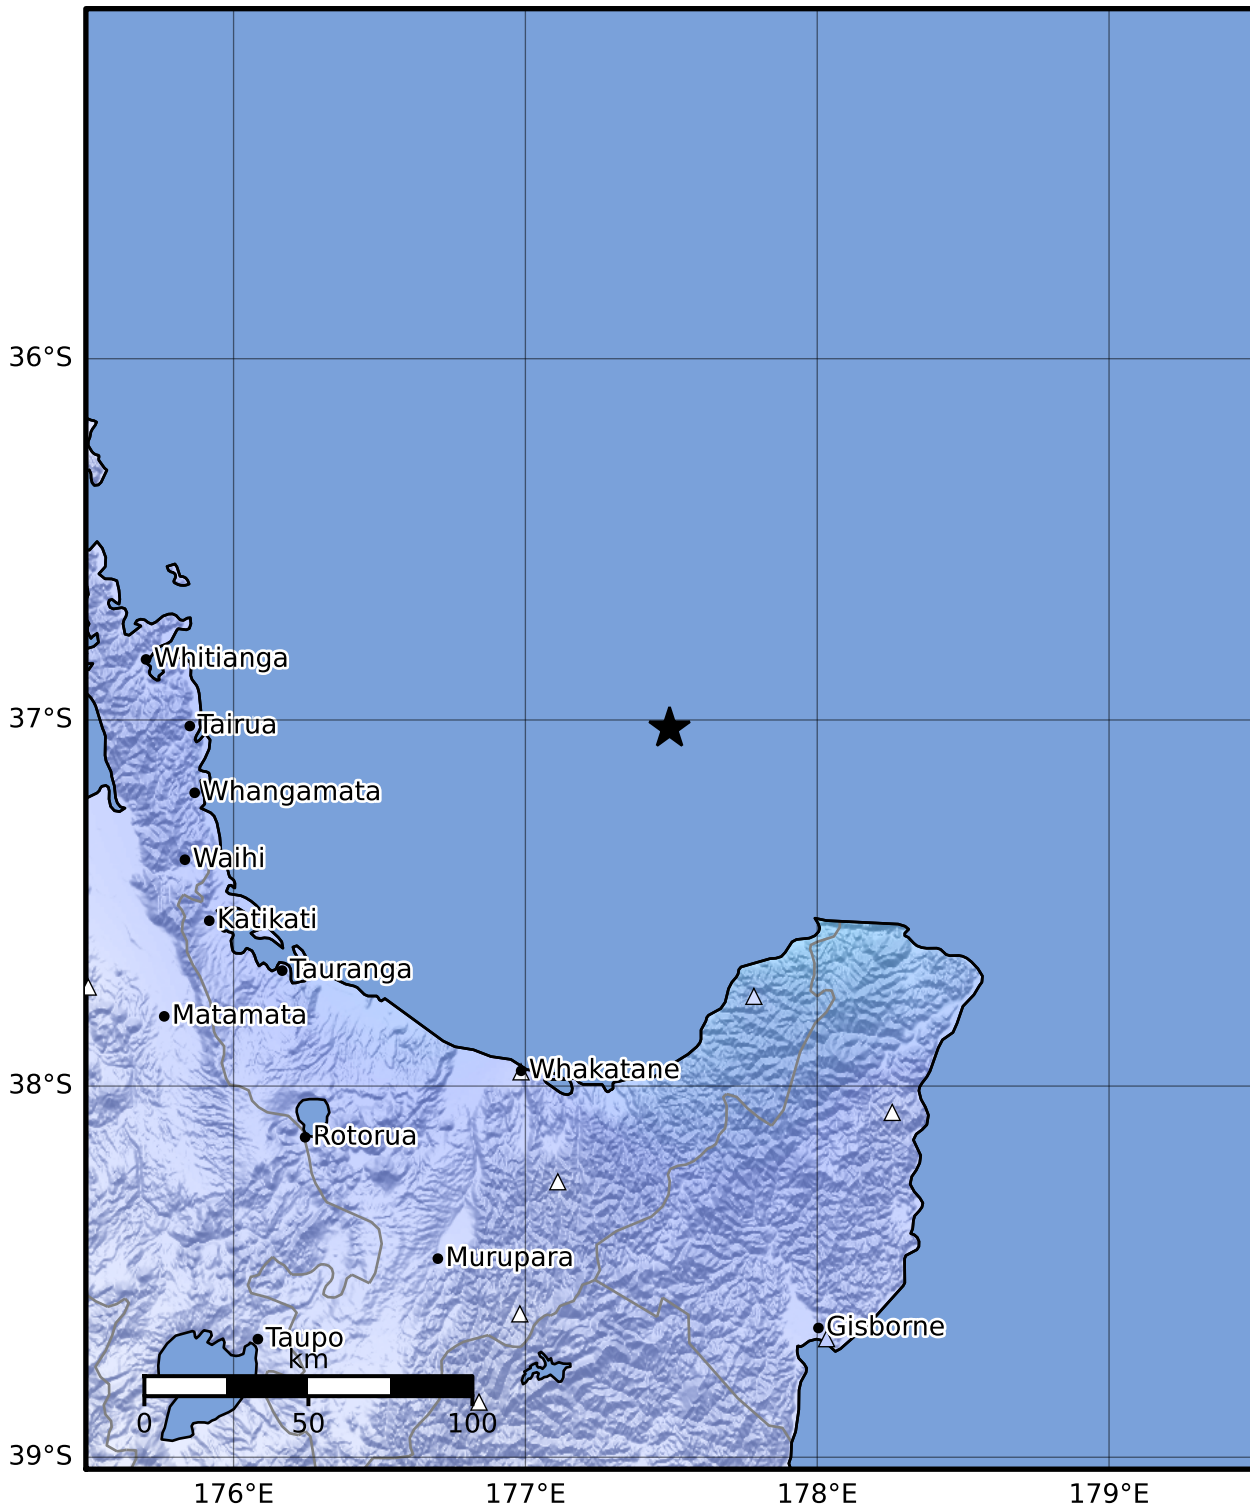

Macroseismic Intensity Map GNS Science

ShakeMap: Raukumara Plain

Sep 09, 2022 11:42:24 UTC M4.1 S37.02 E177.49 Depth: 5.0km ID:2022p679696

SHAKING	Not felt	Weak	Light	Moderate	Strong	Very strong	Severe	Violent	Extreme
DAMAGE	None	None	None	Very light	Light	Moderate	Moderate/heavy	Heavy	Very heavy
PGA(%g)	<0.0464	0.29	1.63	5.16	12.5	22.4	40.2	72.2	>129
PGV(cm/s)	<0.0215	0.125	1.04	4.31	14.5	26.4	48.3	88.4	>162
INTENSITY	I	II-III	IV	V	VI	VII	VIII	IX	X+

Scale based on Moratalla et al.(2021) and Worden et al.(2012) Version 6: Processed 2022-09-09T17:43:15Z

△ Seismic Instrument ○ Reported Intensity ★ Epicenter