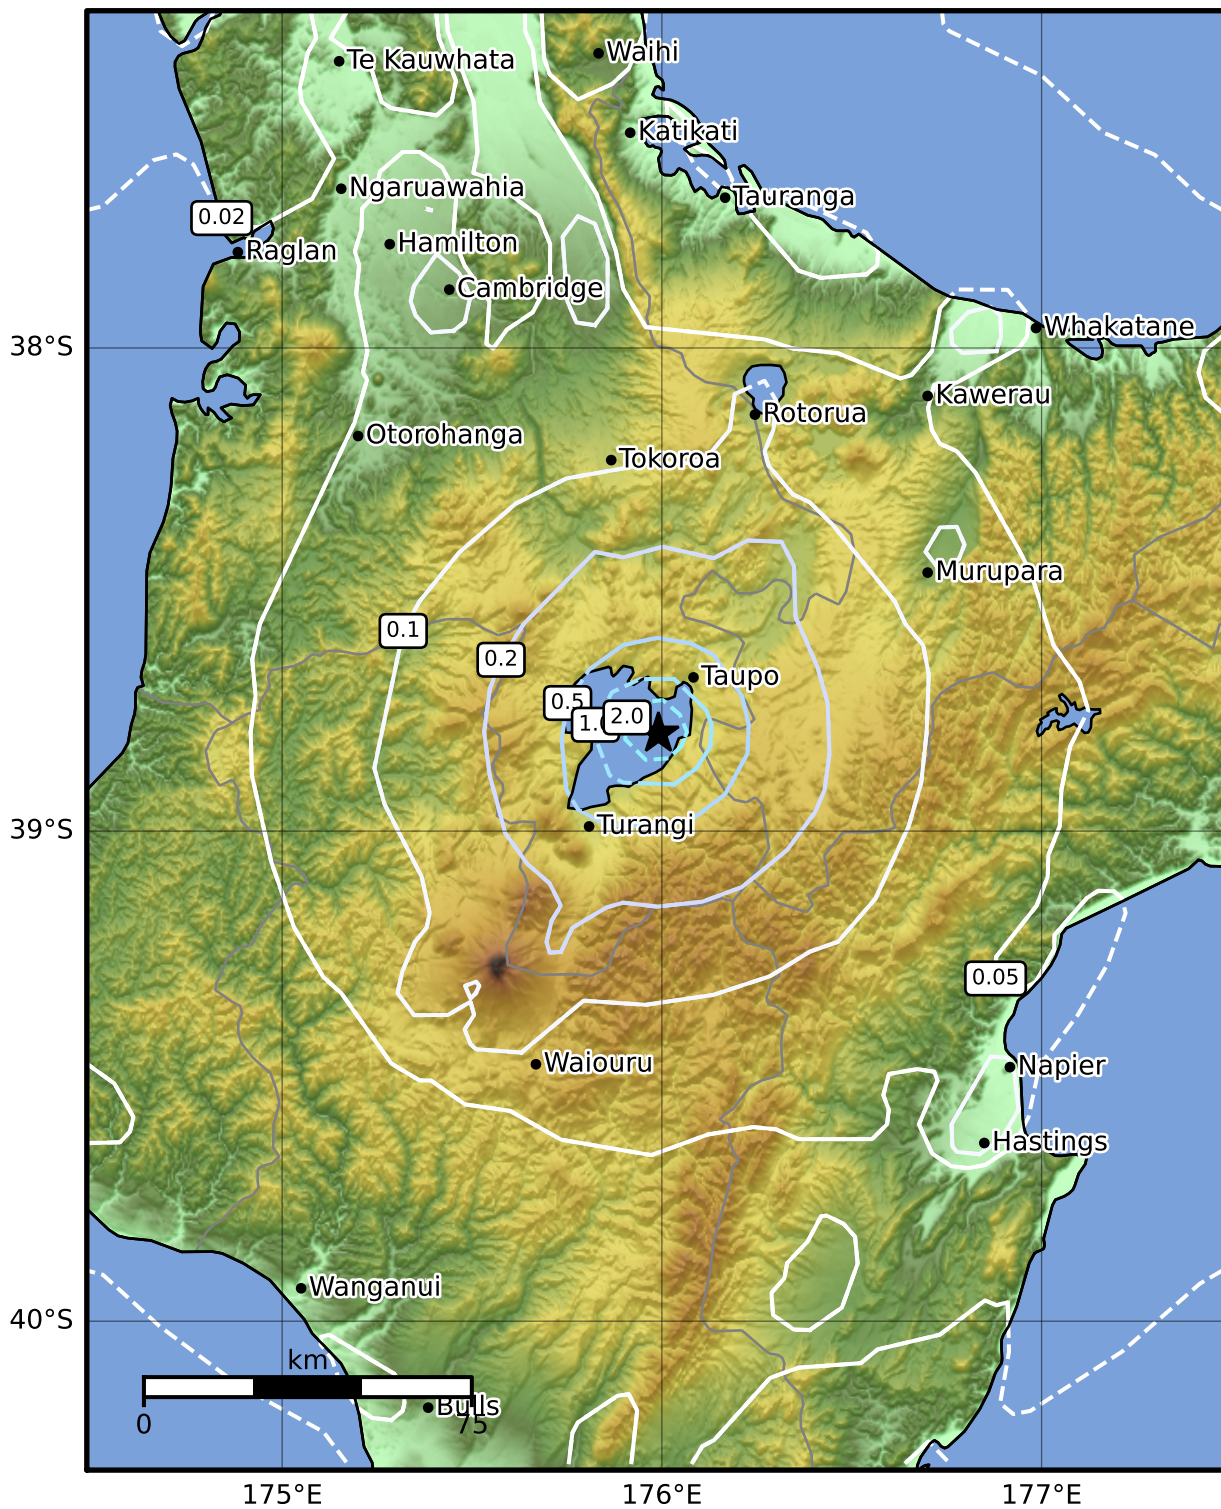

0.3 Second Peak Spectral Acceleration Map GNS Science

ShakeMap: Taupo

Sep 09, 2022 18:36:36 UTC M4.0 S38.80 E175.99 Depth: 5.0km ID:2022p680474

<b>SA(0.3) (%g)</b>	<b>0.1</b>	<b>0.2</b>	<b>0.5</b>	<b>1</b>	<b>2</b>	<b>5</b>	<b>10</b>	<b>20</b>	<b>50</b>	<b>100</b>	<b>200</b>
---------------------	------------	------------	------------	----------	----------	----------	-----------	-----------	-----------	------------	------------

Scale based on Moratalla et al.(2021) and Worden et al.(2012) Version 1: Processed 2022-09-09T18:43:17Z

△ Seismic Instrument ○ Reported Intensity ★ Epicenter