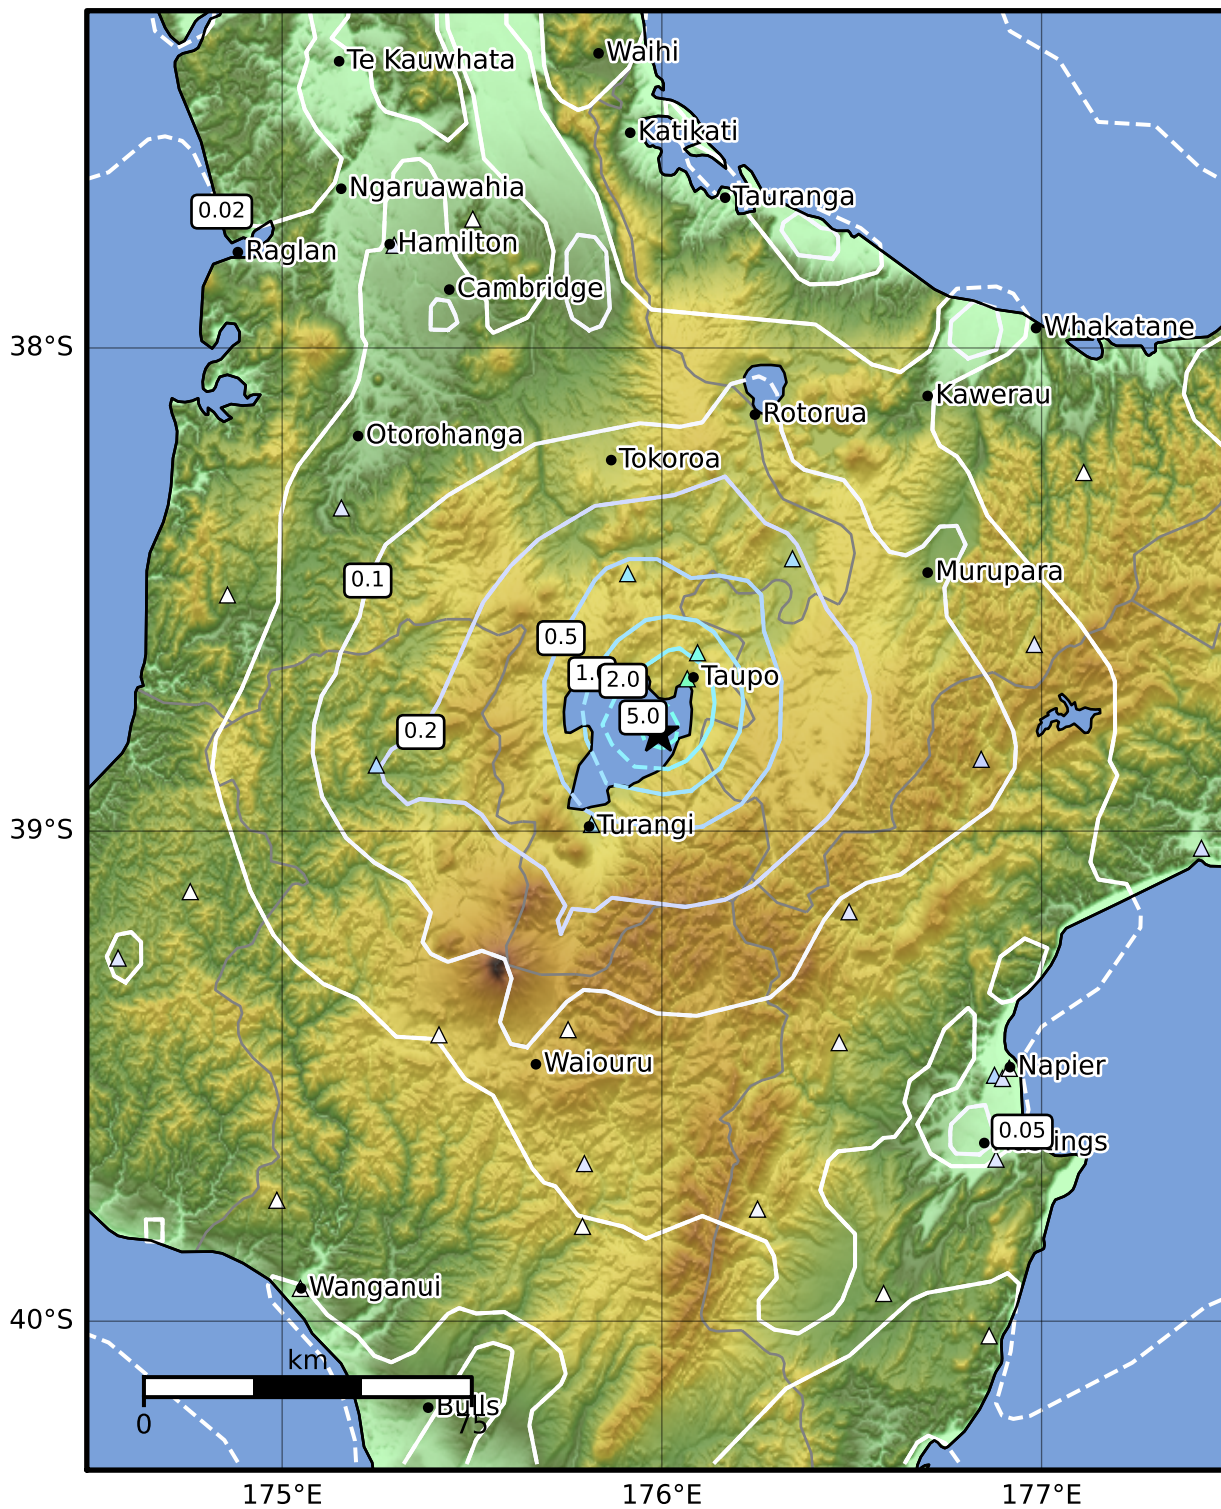

0.3 Second Peak Spectral Acceleration Map GNS Science

ShakeMap: Taupo

Sep 09, 2022 18:36:36 UTC M4.0 S38.80 E175.99 Depth: 5.0km ID:2022p680474

SA(0.3) (%g)	0.1	0.2	0.5	1	2	5	10	20	50	100	200
--------------	-----	-----	-----	---	---	---	----	----	----	-----	-----

Scale based on Moratalla et al.(2021) and Worden et al.(2012) Version 4: Processed 2022-09-09T19:01:21Z

△ Seismic Instrument ○ Reported Intensity ★ Epicenter