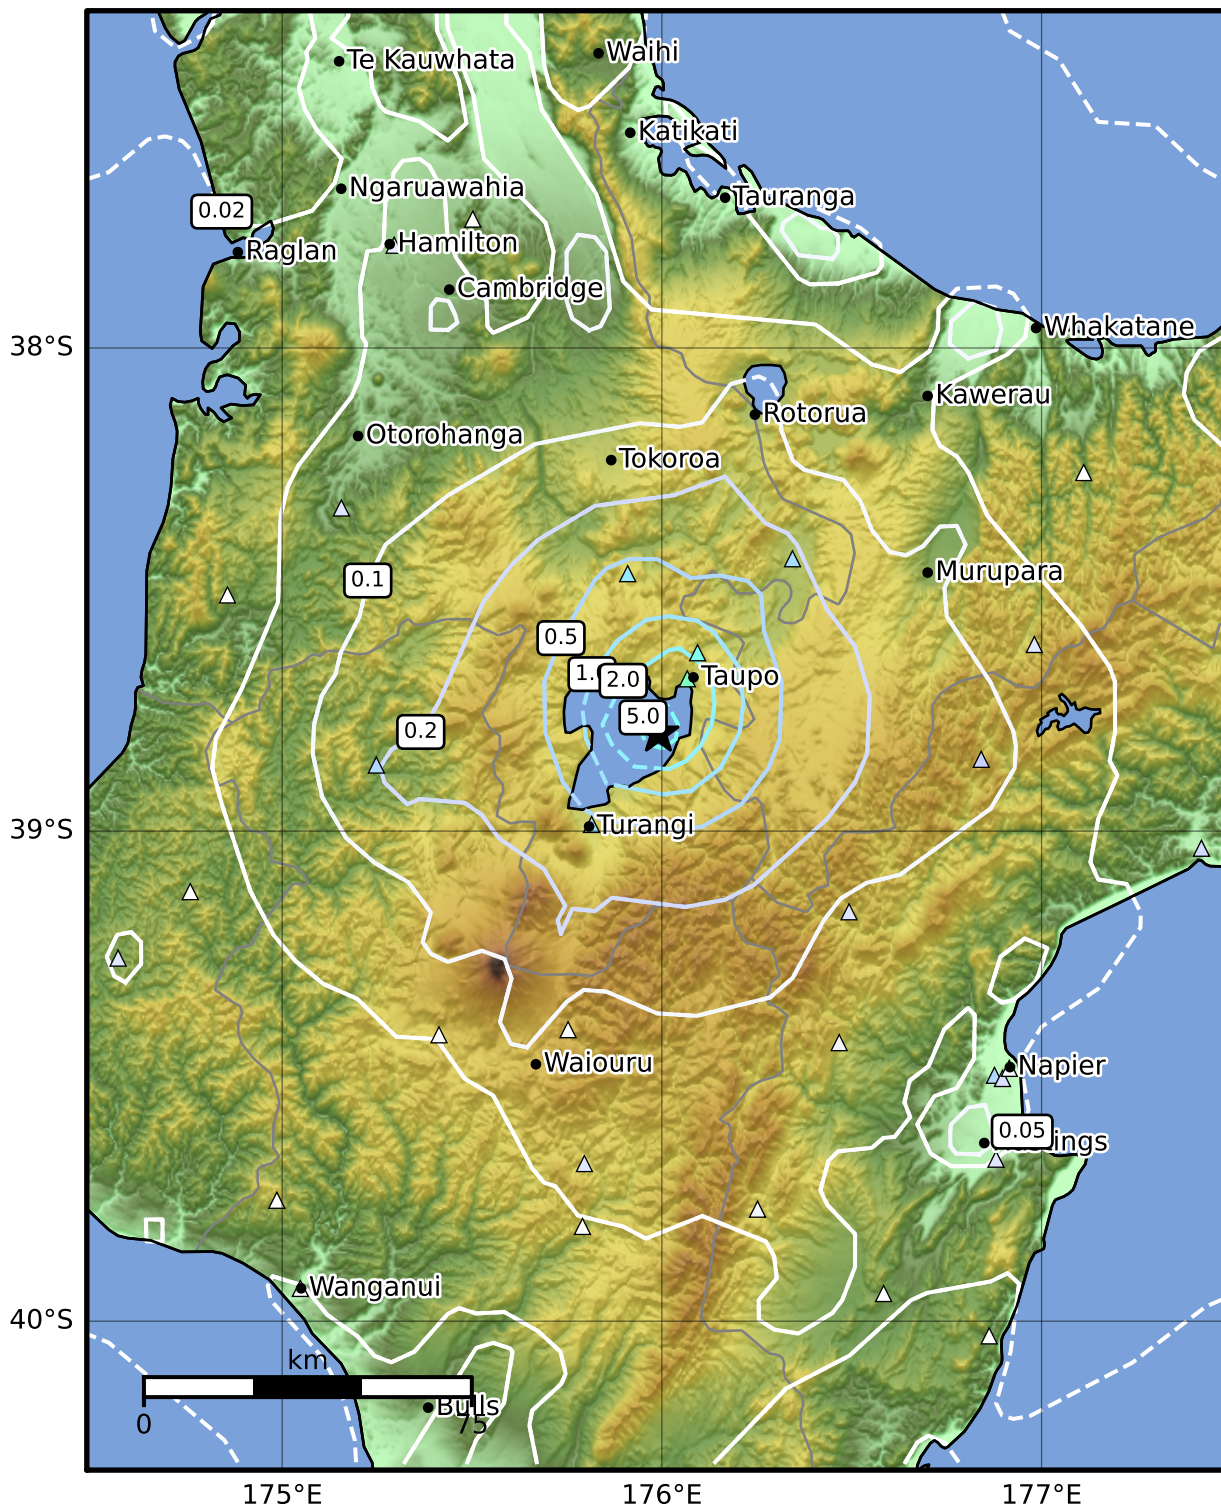

0.3 Second Peak Spectral Acceleration Map GNS Science

ShakeMap: Taupo

Sep 09, 2022 18:36:36 UTC M4.0 S38.80 E175.99 Depth: 5.0km ID:2022p680474

SA(0.3) (%g)	0.1	0.2	0.5	1	2	5	10	20	50	100	200
--------------	-----	-----	-----	---	---	---	----	----	----	-----	-----

Scale based on Moratalla et al.(2021) and Worden et al.(2012) Version 5: Processed 2022-09-09T19:07:33Z

△ Seismic Instrument ○ Reported Intensity ★ Epicenter