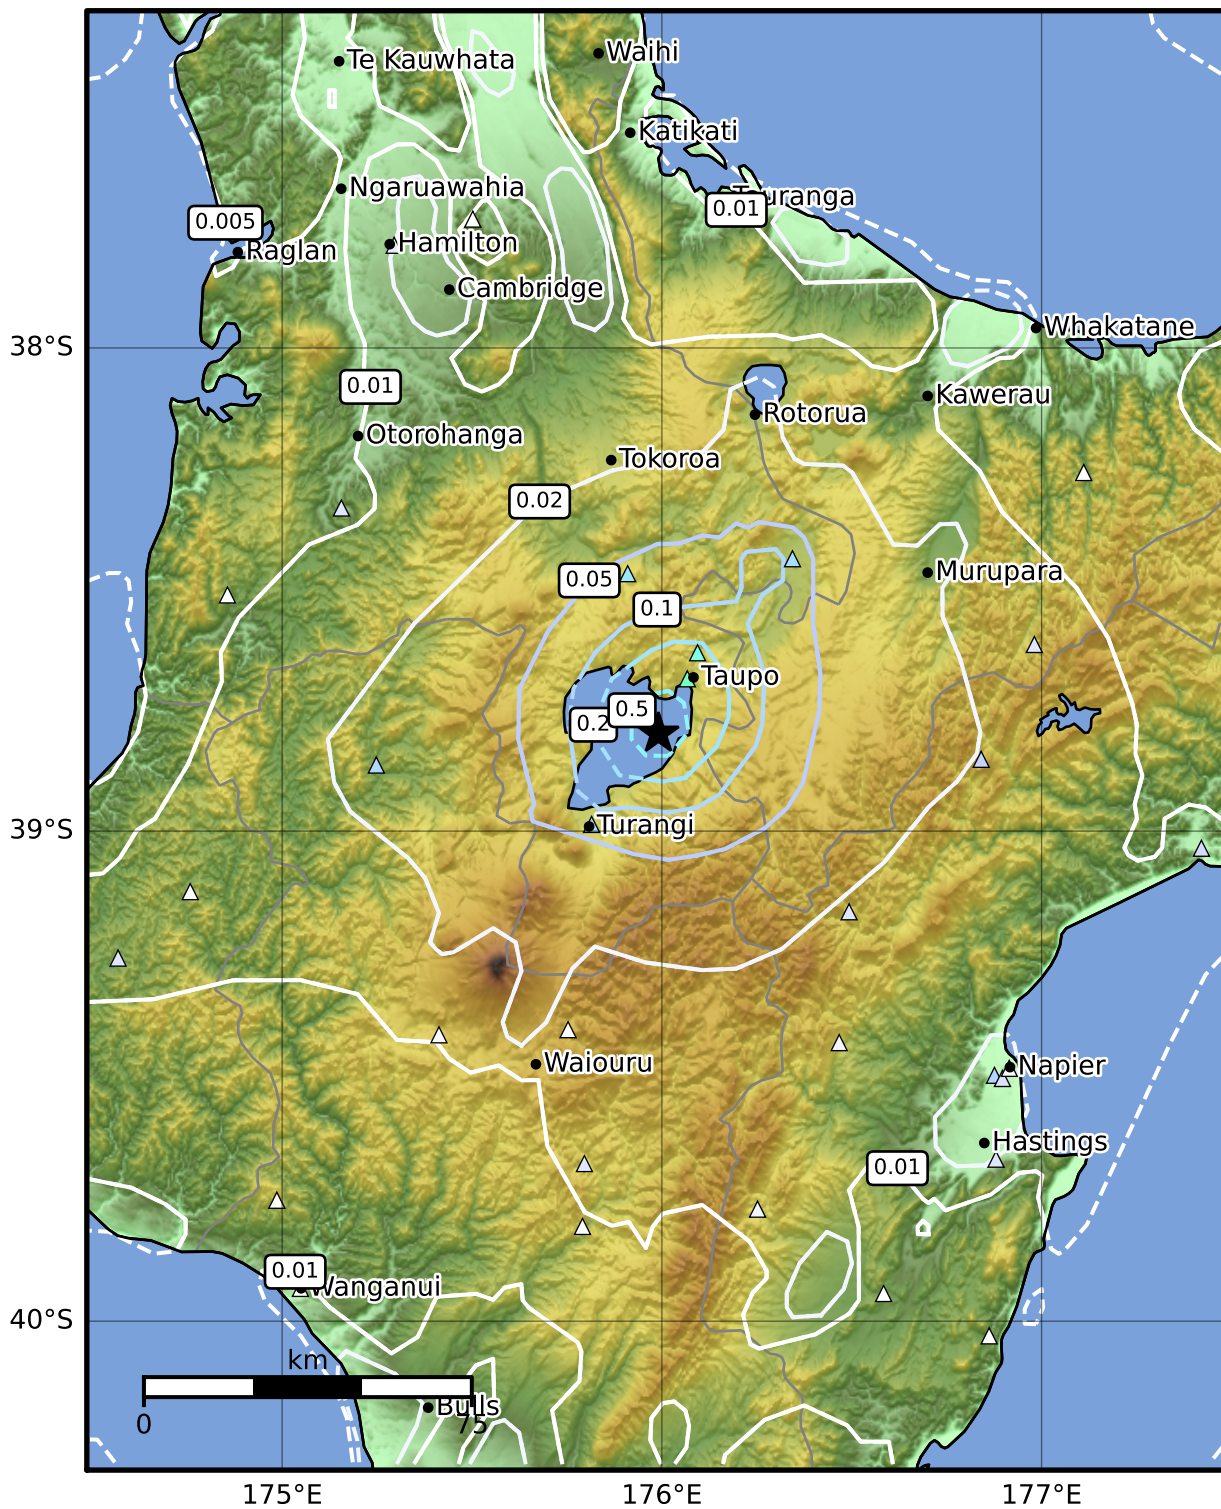

1.0 Second Peak Spectral Acceleration Map GNS Science

ShakeMap: Taupo

Sep 09, 2022 18:36:36 UTC M4.0 S38.80 E175.99 Depth: 5.0km ID:2022p680474

SA(1.0) (%g)	0.1	0.2	0.5	1	2	5	10	20	50	100	200
--------------	-----	-----	-----	---	---	---	----	----	----	-----	-----

Scale based on Moratalla et al.(2021) and Worden et al.(2012) Version 5: Processed 2022-09-09T19:07:33Z

△ Seismic Instrument ○ Reported Intensity ★ Epicenter