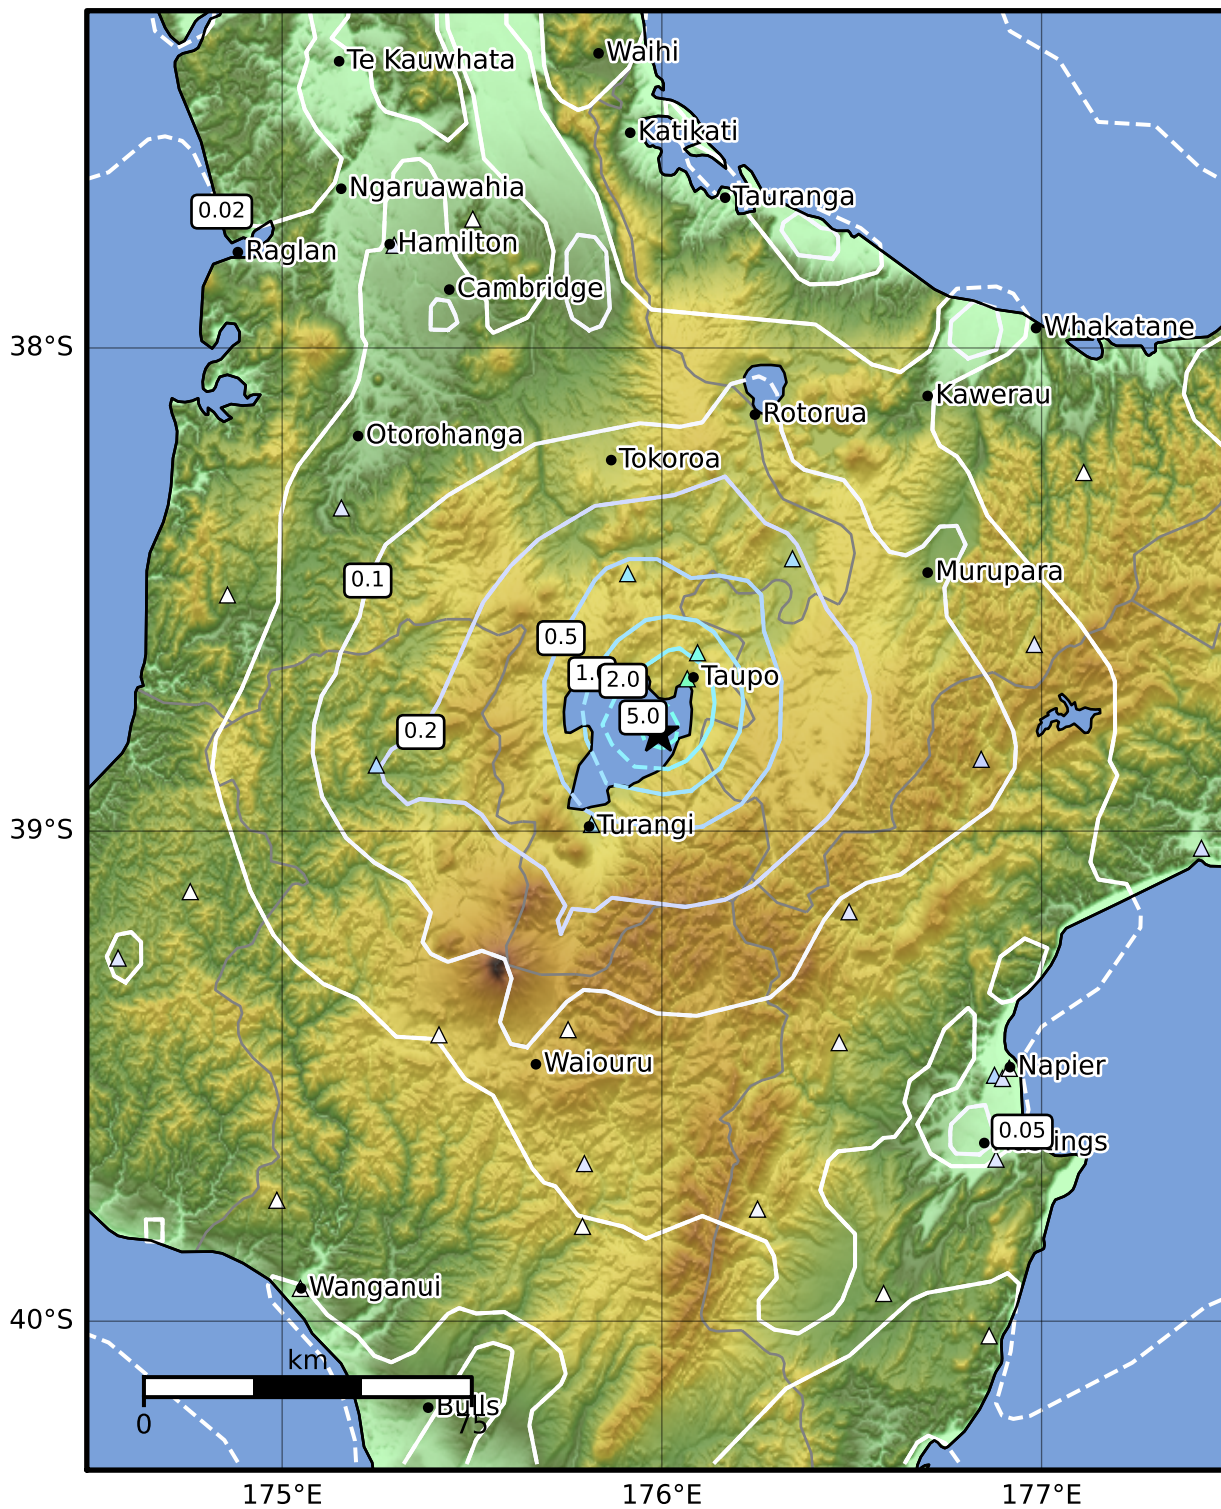

0.3 Second Peak Spectral Acceleration Map GNS Science

ShakeMap: Taupo

Sep 09, 2022 18:36:36 UTC M4.0 S38.80 E175.99 Depth: 5.0km ID:2022p680474

SA(0.3) (%g)	0.1	0.2	0.5	1	2	5	10	20	50	100	200
--------------	-----	-----	-----	---	---	---	----	----	----	-----	-----

Scale based on Moratalla et al.(2021) and Worden et al.(2012) Version 8: Processed 2022-09-09T21:37:25Z

△ Seismic Instrument ○ Reported Intensity ★ Epicenter