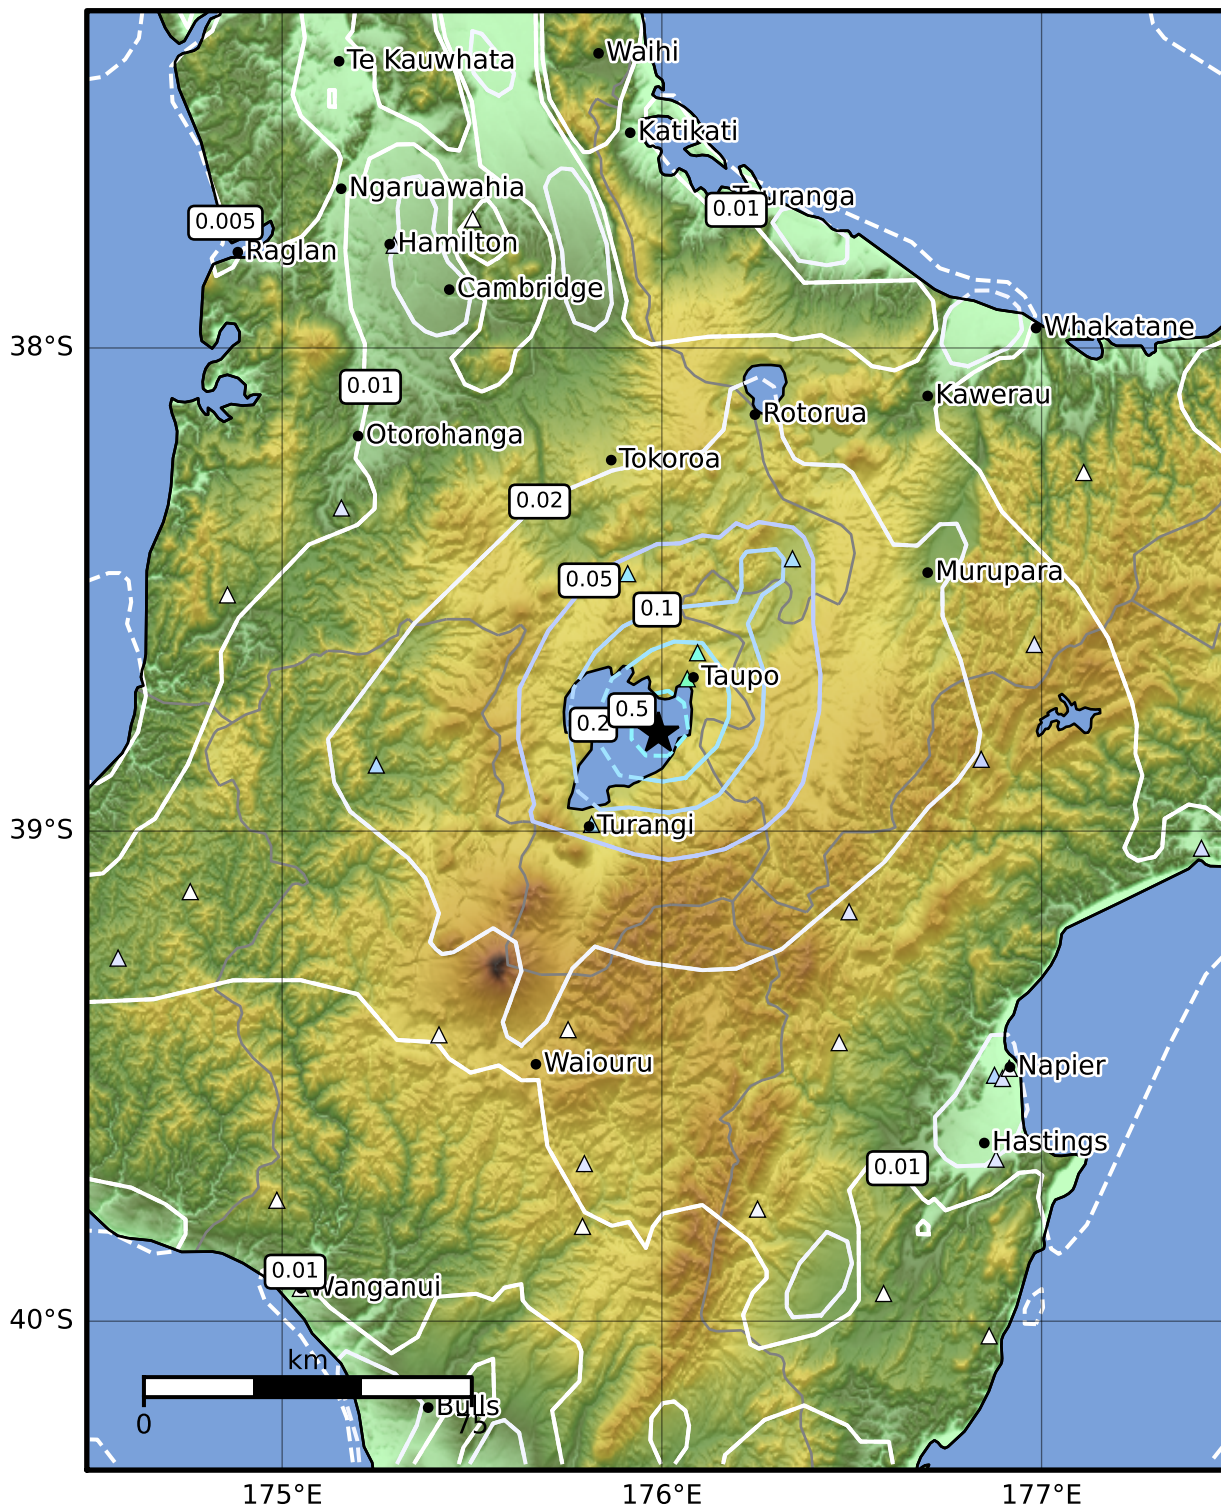

1.0 Second Peak Spectral Acceleration Map GNS Science

ShakeMap: Taupo

Sep 09, 2022 18:36:36 UTC M4.0 S38.80 E175.99 Depth: 5.0km ID:2022p680474

SA(1.0) (%g)	0.1	0.2	0.5	1	2	5	10	20	50	100	200
--------------	-----	-----	-----	---	---	---	----	----	----	-----	-----

Scale based on Moratalla et al.(2021) and Worden et al.(2012) Version 9: Processed 2022-09-10T00:37:26Z

△ Seismic Instrument ○ Reported Intensity ★ Epicenter