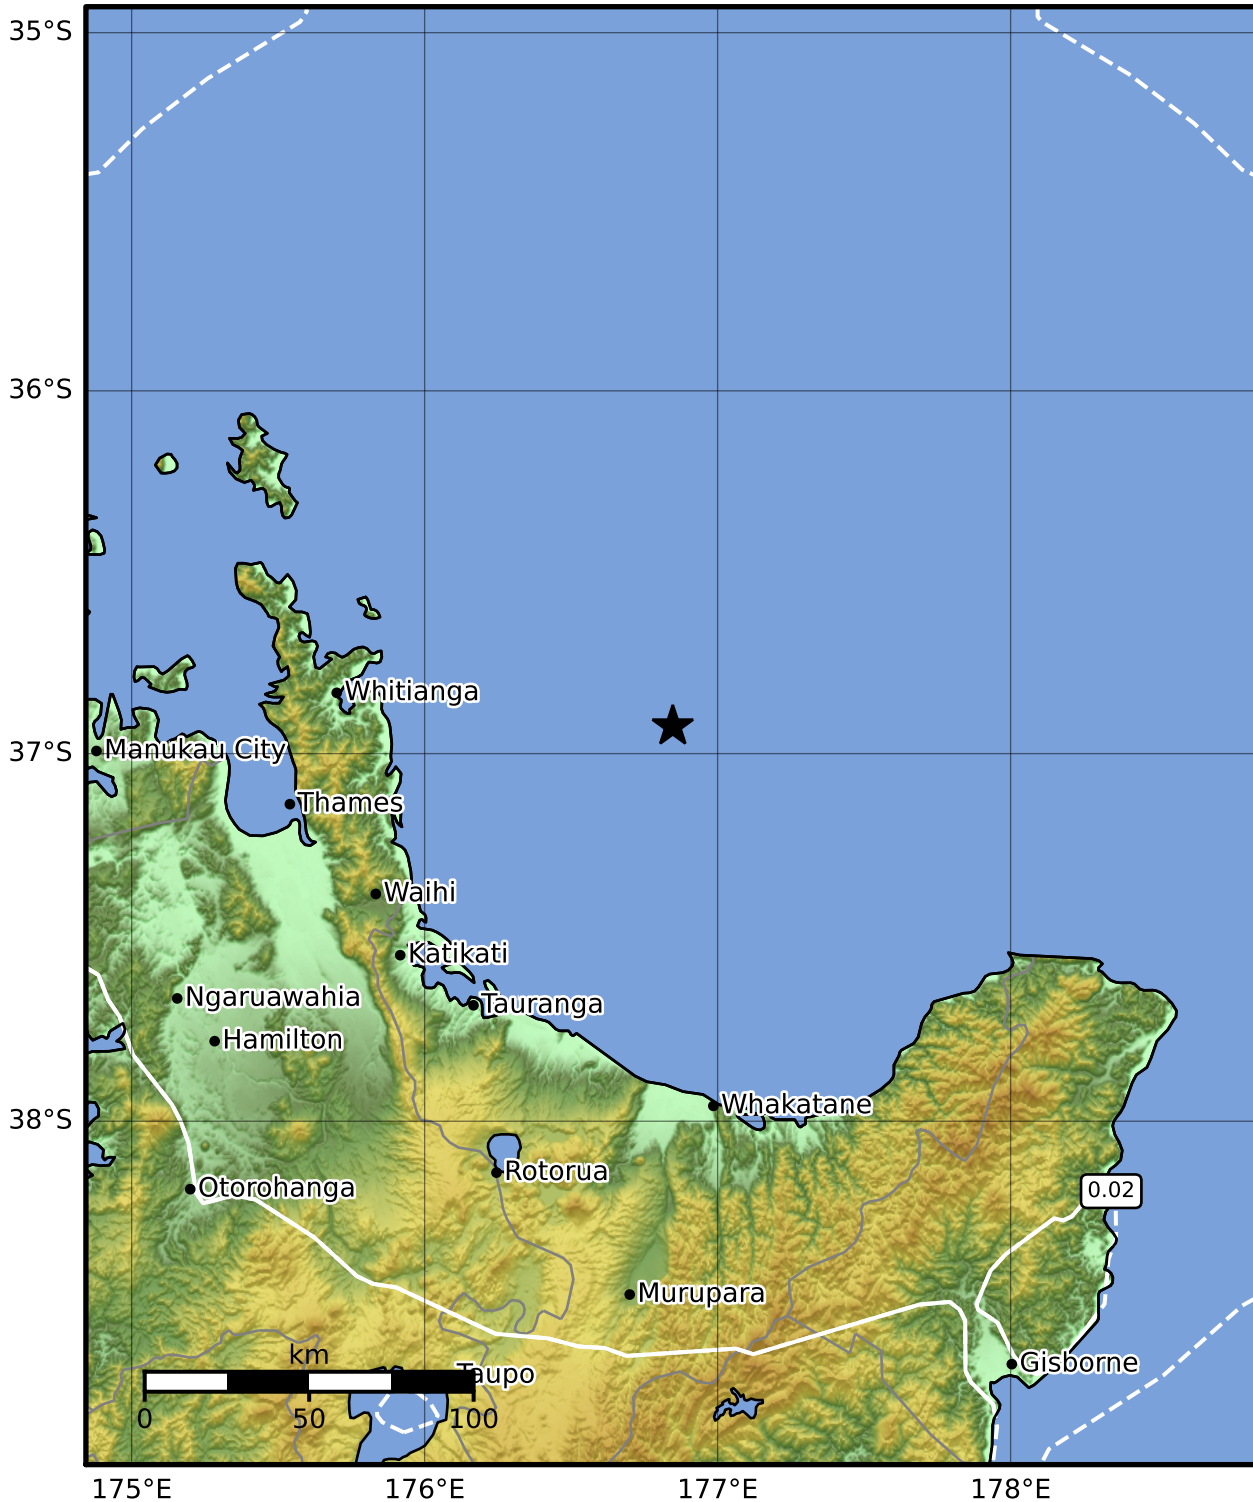

Peak Ground Acceleration Map GNS Science

ShakeMap: Raukumara Plain

Sep 15, 2022 13:25:43 UTC M4.1 S36.92 E176.85 Depth: 272.4km ID:2022p696106

PGA (%g)	0.1	0.2	0.5	1	2	5	10	20	50	100	200
----------	-----	-----	-----	---	---	---	----	----	----	-----	-----

Scale based on Moratalla et al.(2021) and Worden et al.(2012) Version 1: Processed 2022-09-15T13:32:36Z

△ Seismic Instrument ○ Reported Intensity ★ Epicenter