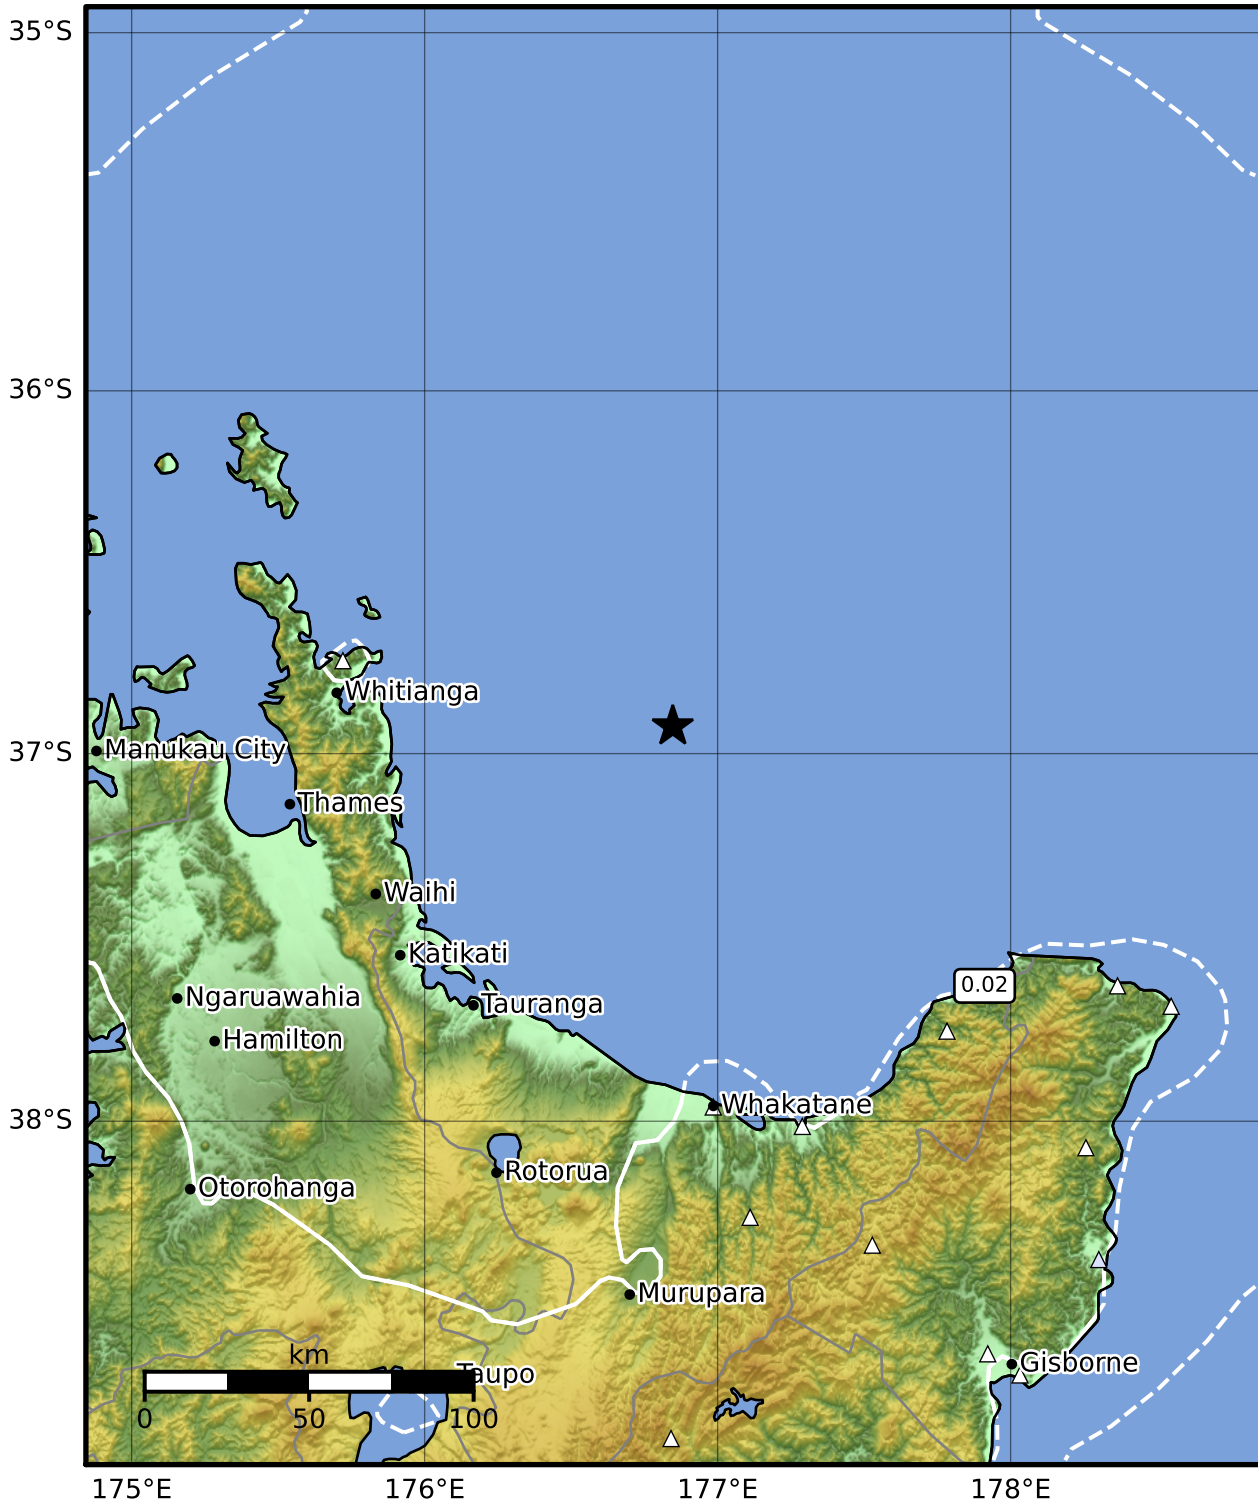

Peak Ground Acceleration Map GNS Science

ShakeMap: Raukumara Plain

Sep 15, 2022 13:25:43 UTC M4.1 S36.92 E176.85 Depth: 272.4km ID:2022p696106

PGA (%g)	0.1	0.2	0.5	1	2	5	10	20	50	100	200
----------	-----	-----	-----	---	---	---	----	----	----	-----	-----

Scale based on Moratalla et al.(2021) and Worden et al.(2012) Version 4: Processed 2022-09-15T13:51:03Z

△ Seismic Instrument ○ Reported Intensity ★ Epicenter