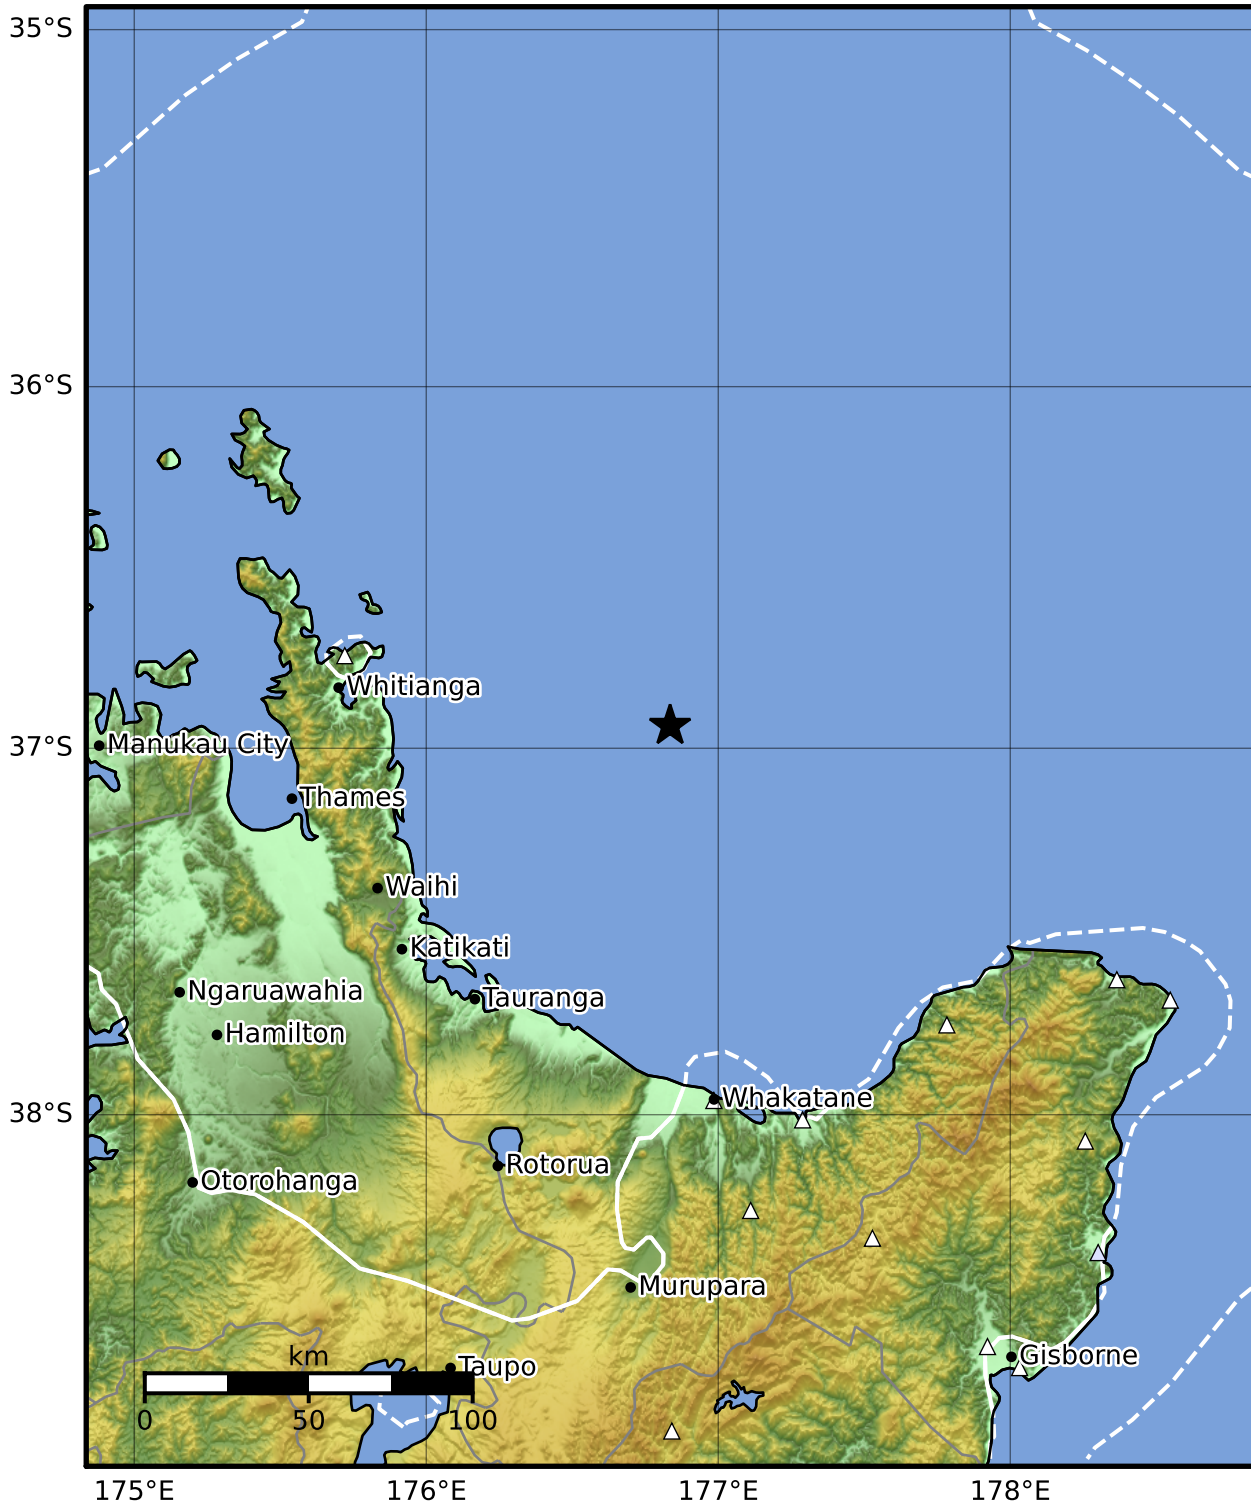

Peak Ground Acceleration Map GNS Science

ShakeMap: Raukumara Plain

Sep 15, 2022 13:25:43 UTC M4.1 S36.94 E176.84 Depth: 272.7km ID:2022p696106

PGA (%g)	0.1	0.2	0.5	1	2	5	10	20	50	100	200
----------	-----	-----	-----	---	---	---	----	----	----	-----	-----

Scale based on Moratalla et al.(2021) and Worden et al.(2012) Version 11: Processed 2022-09-29T20:42:08Z

△ Seismic Instrument ○ Reported Intensity ★ Epicenter