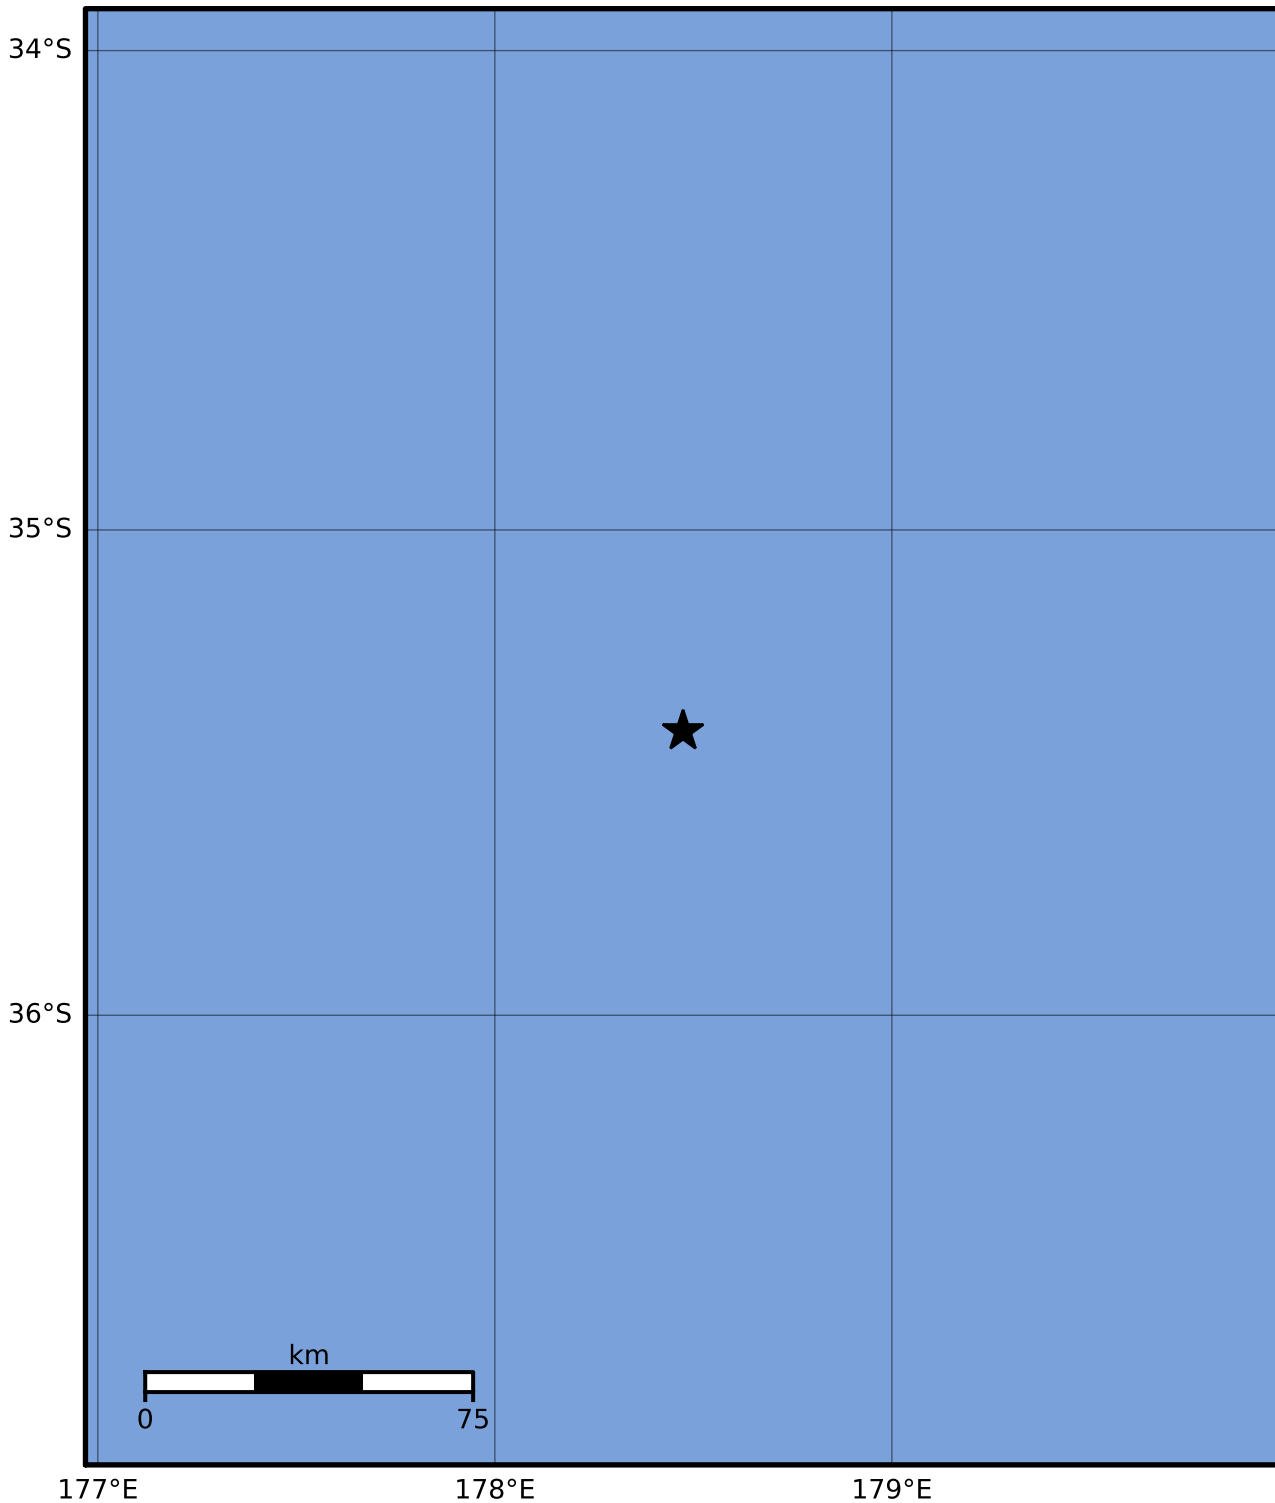

Macroseismic Intensity Map GNS Science

ShakeMap: Raukumara Plain

Sep 26, 2022 22:28:34 UTC M3.5 S35.42 E178.47 Depth: 174.0km ID:2022p726855

SHAKING	Not felt	Weak	Light	Moderate	Strong	Very strong	Severe	Violent	Extreme
DAMAGE	None	None	None	Very light	Light	Moderate	Moderate/heavy	Heavy	Very heavy
PGA(%g)	<0.0464	0.29	1.63	5.16	12.5	22.4	40.2	72.2	>129
PGV(cm/s)	<0.0215	0.125	1.04	4.31	14.5	26.4	48.3	88.4	>162
INTENSITY	I	II-III	IV	V	VI	VII	VIII	IX	X+

Scale based on Moratalla et al.(2021) and Worden et al.(2012) Version 3: Processed 2022-09-26T22:52:19Z

△ Seismic Instrument ○ Reported Intensity

★ Epicenter