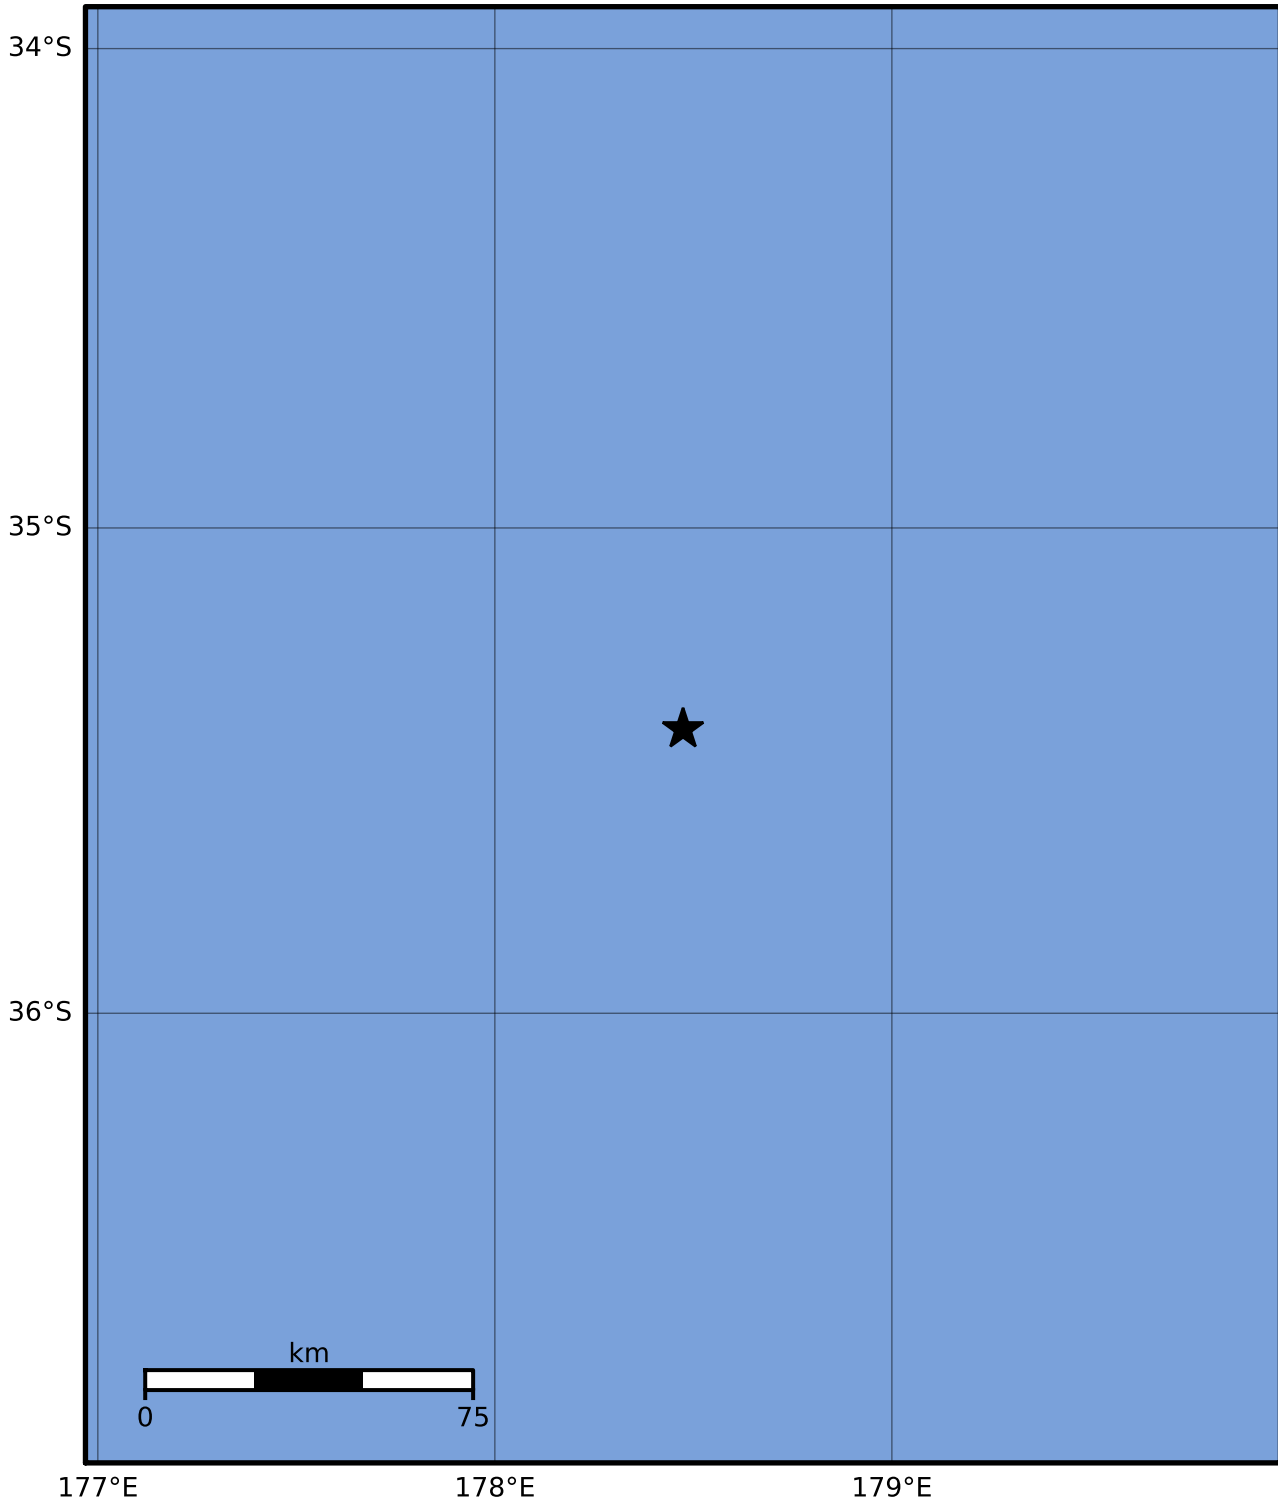

Macroseismic Intensity Map GNS Science

ShakeMap: Raukumara Plain

Sep 26, 2022 22:28:34 UTC M3.5 S35.42 E178.47 Depth: 174.0km ID:2022p726855

SHAKING	Not felt	Weak	Light	Moderate	Strong	Very strong	Severe	Violent	Extreme
DAMAGE	None	None	None	Very light	Light	Moderate	Moderate/heavy	Heavy	Very heavy
PGA(%g)	<0.0464	0.29	1.63	5.16	12.5	22.4	40.2	72.2	>129
PGV(cm/s)	<0.0215	0.125	1.04	4.31	14.5	26.4	48.3	88.4	>162
INTENSITY	I	II-III	IV	V	VI	VII	VIII	IX	X+

Scale based on Moratalla et al.(2021) and Worden et al.(2012) Version 8: Processed 2022-09-27T04:29:11Z

△ Seismic Instrument ○ Reported Intensity ★ Epicenter