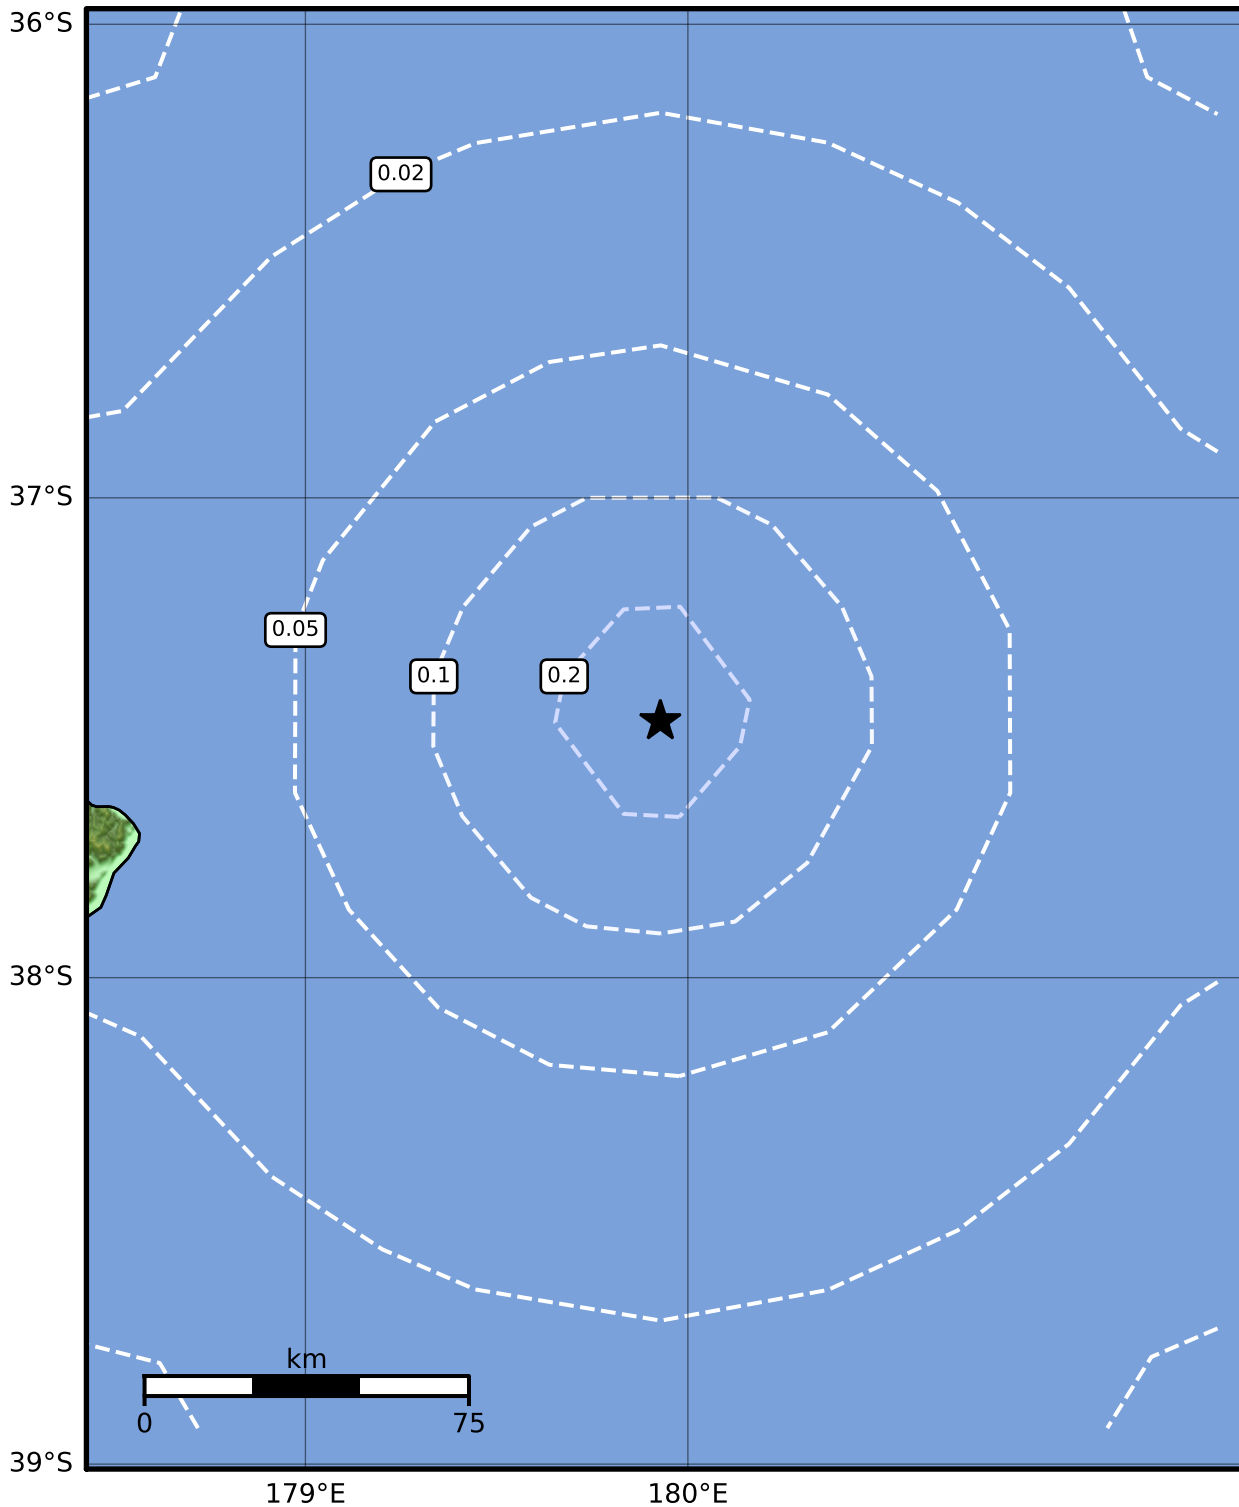

0.3 Second Peak Spectral Acceleration Map GNS Science

ShakeMap: Kermadec Trench

Oct 01, 2022 10:07:58 UTC M3.6 S37.47 E179.93 Depth: 33.0km ID:2022p738978

SA(0.3) (%g)	0.1	0.2	0.5	1	2	5	10	20	50	100	200
---------------------	------------	------------	------------	----------	----------	----------	-----------	-----------	-----------	------------	------------

Scale based on Moratalla et al.(2021) and Worden et al.(2012) Version 1: Processed 2022-10-01T11:06:44Z

△ Seismic Instrument ○ Reported Intensity ★ Epicenter