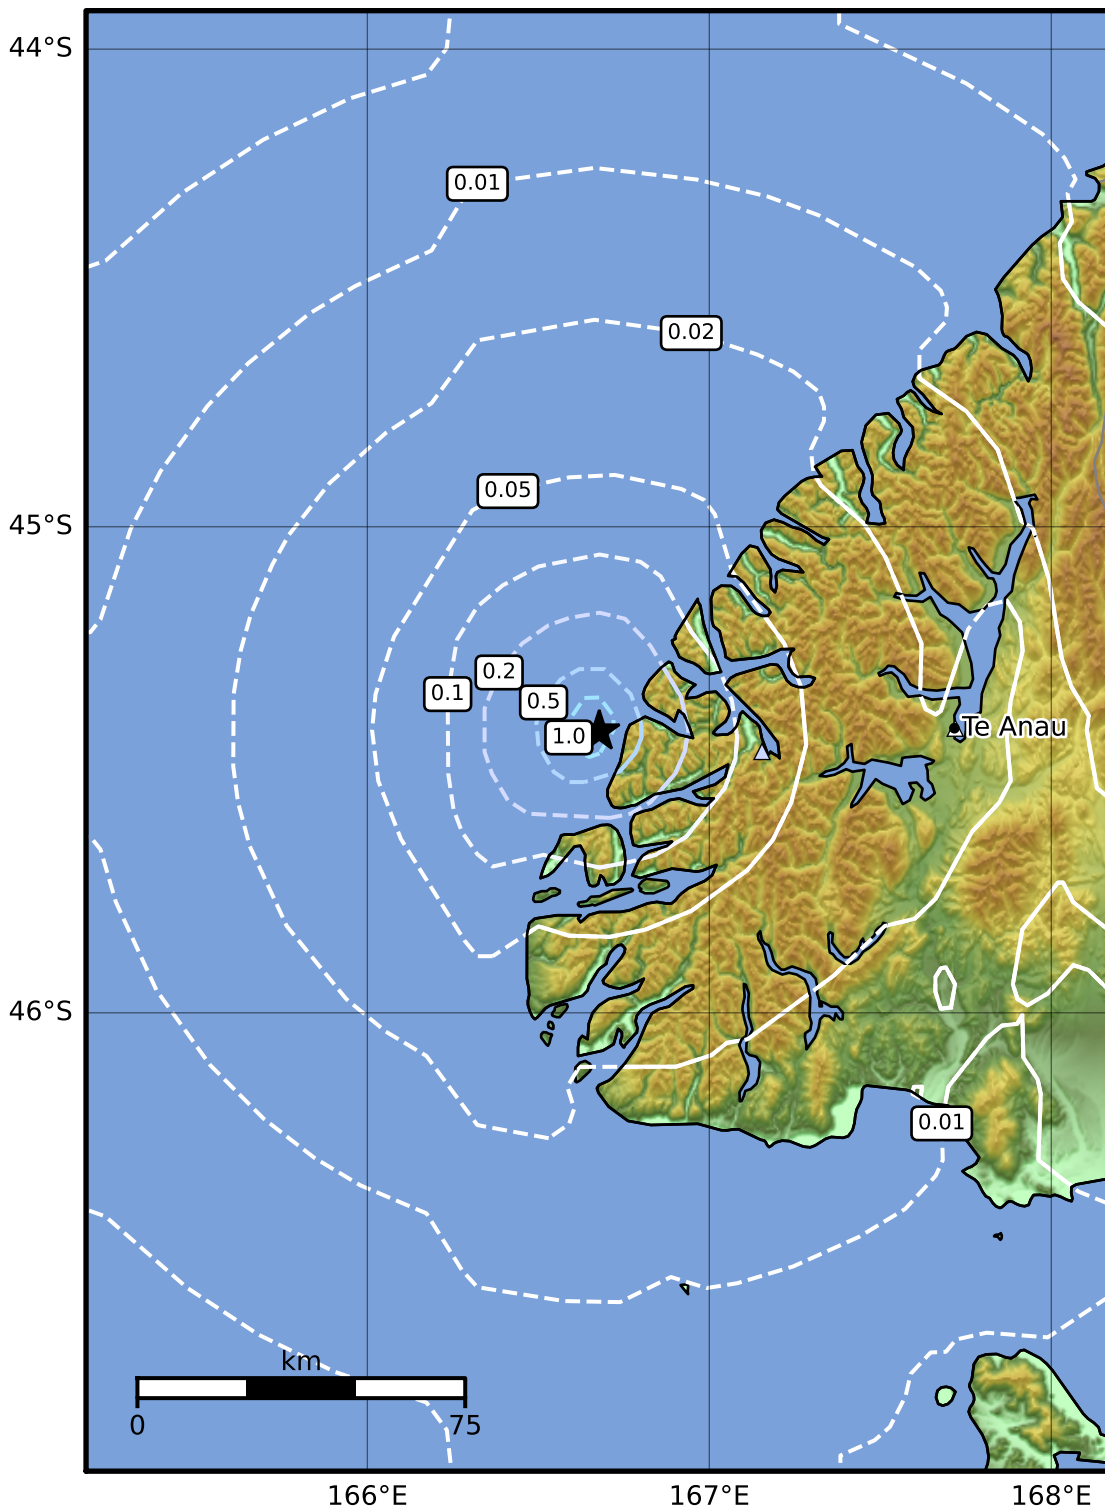

0.3 Second Peak Spectral Acceleration Map GNS Science

ShakeMap: Fiordland

Oct 03, 2022 23:27:41 UTC M3.5 S45.42 E166.68 Depth: 5.0km ID:2022p745885

SA(0.3) (%g)	0.1	0.2	0.5	1	2	5	10	20	50	100	200
---------------------	------------	------------	------------	----------	----------	----------	-----------	-----------	-----------	------------	------------

Scale based on Moratalla et al.(2021) and Worden et al.(2012) Version 9: Processed 2022-10-04T05:28:27Z

△ Seismic Instrument ○ Reported Intensity ★ Epicenter