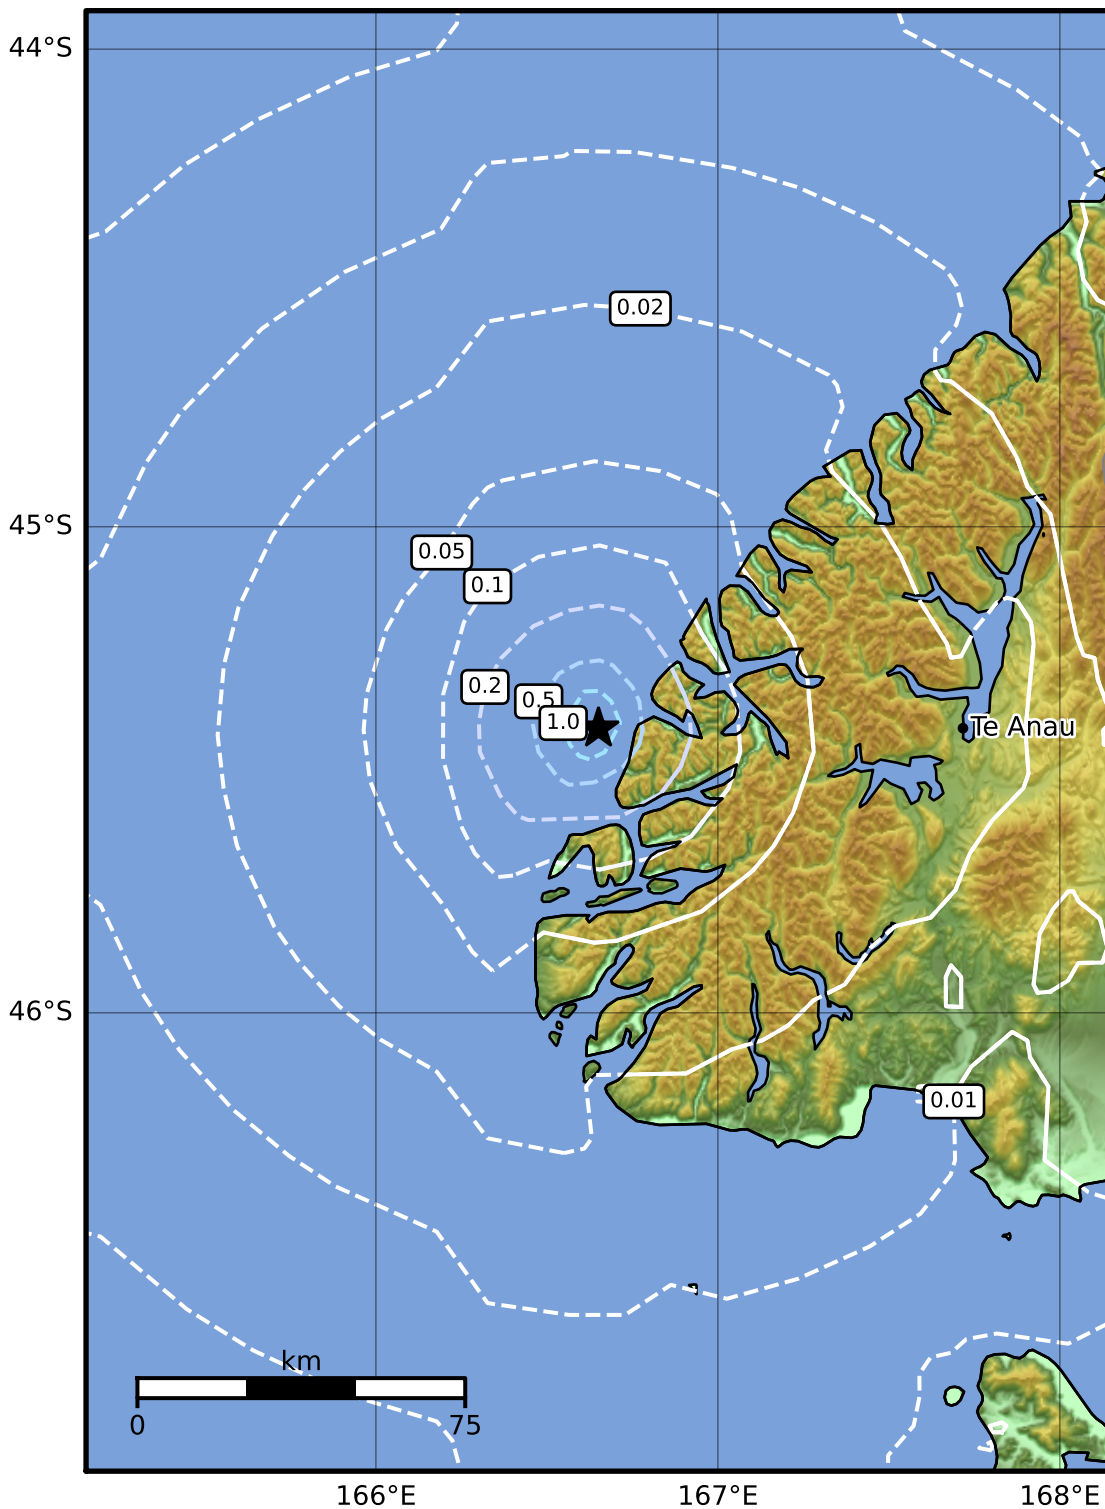

0.3 Second Peak Spectral Acceleration Map GNS Science

ShakeMap: Fiordland

Oct 03, 2022 23:27:41 UTC M3.5 S45.42 E166.65 Depth: 5.0km ID:2022p745885

SA(0.3) (%g)	0.1	0.2	0.5	1	2	5	10	20	50	100	200
---------------------	------------	------------	------------	----------	----------	----------	-----------	-----------	-----------	------------	------------

Scale based on Moratalla et al.(2021) and Worden et al.(2012) Version 12: Processed 2022-10-19T02:40:21Z

△ Seismic Instrument ○ Reported Intensity ★ Epicenter