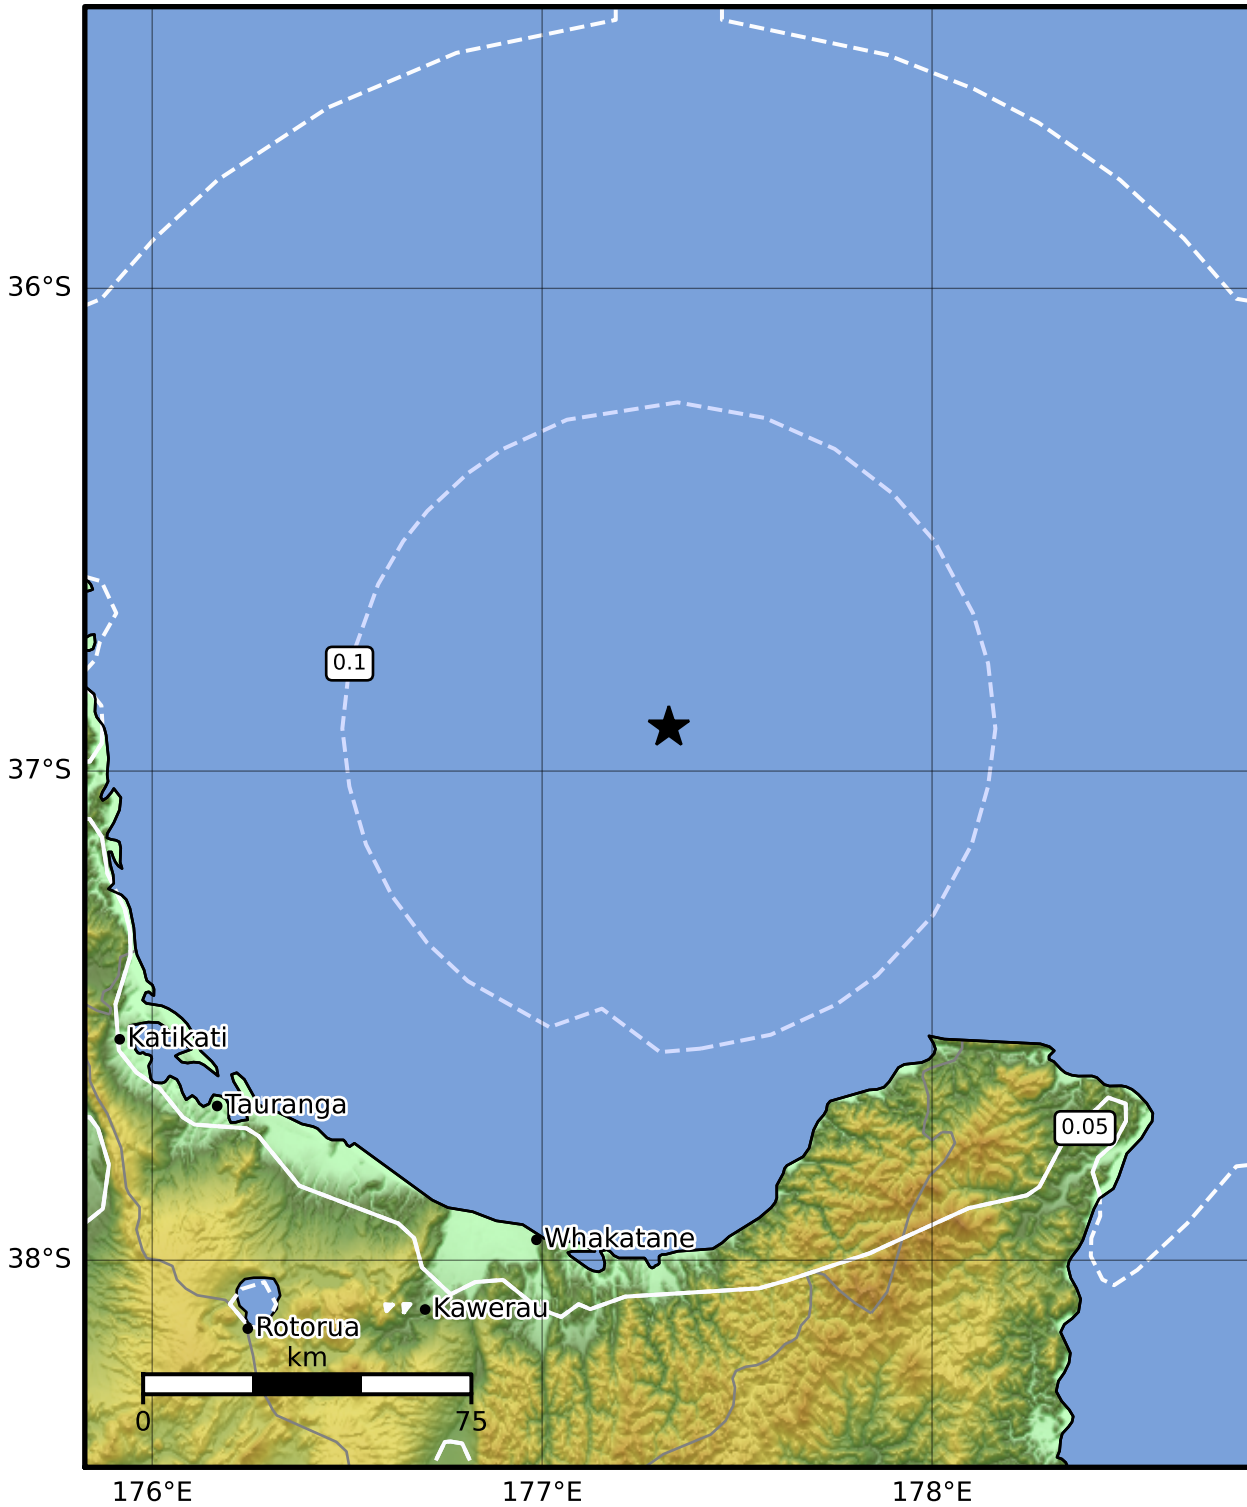

Peak Ground Acceleration Map GNS Science

ShakeMap: Raukumara Plain

Oct 07, 2022 00:37:02 UTC M3.7 S36.91 E177.32 Depth: 150.4km ID:2022p754123

PGA (%g)	0.1	0.2	0.5	1	2	5	10	20	50	100	200
----------	-----	-----	-----	---	---	---	----	----	----	-----	-----

Scale based on Moratalla et al.(2021) and Worden et al.(2012) Version 1: Processed 2022-10-07T00:50:41Z

△ Seismic Instrument ○ Reported Intensity ★ Epicenter