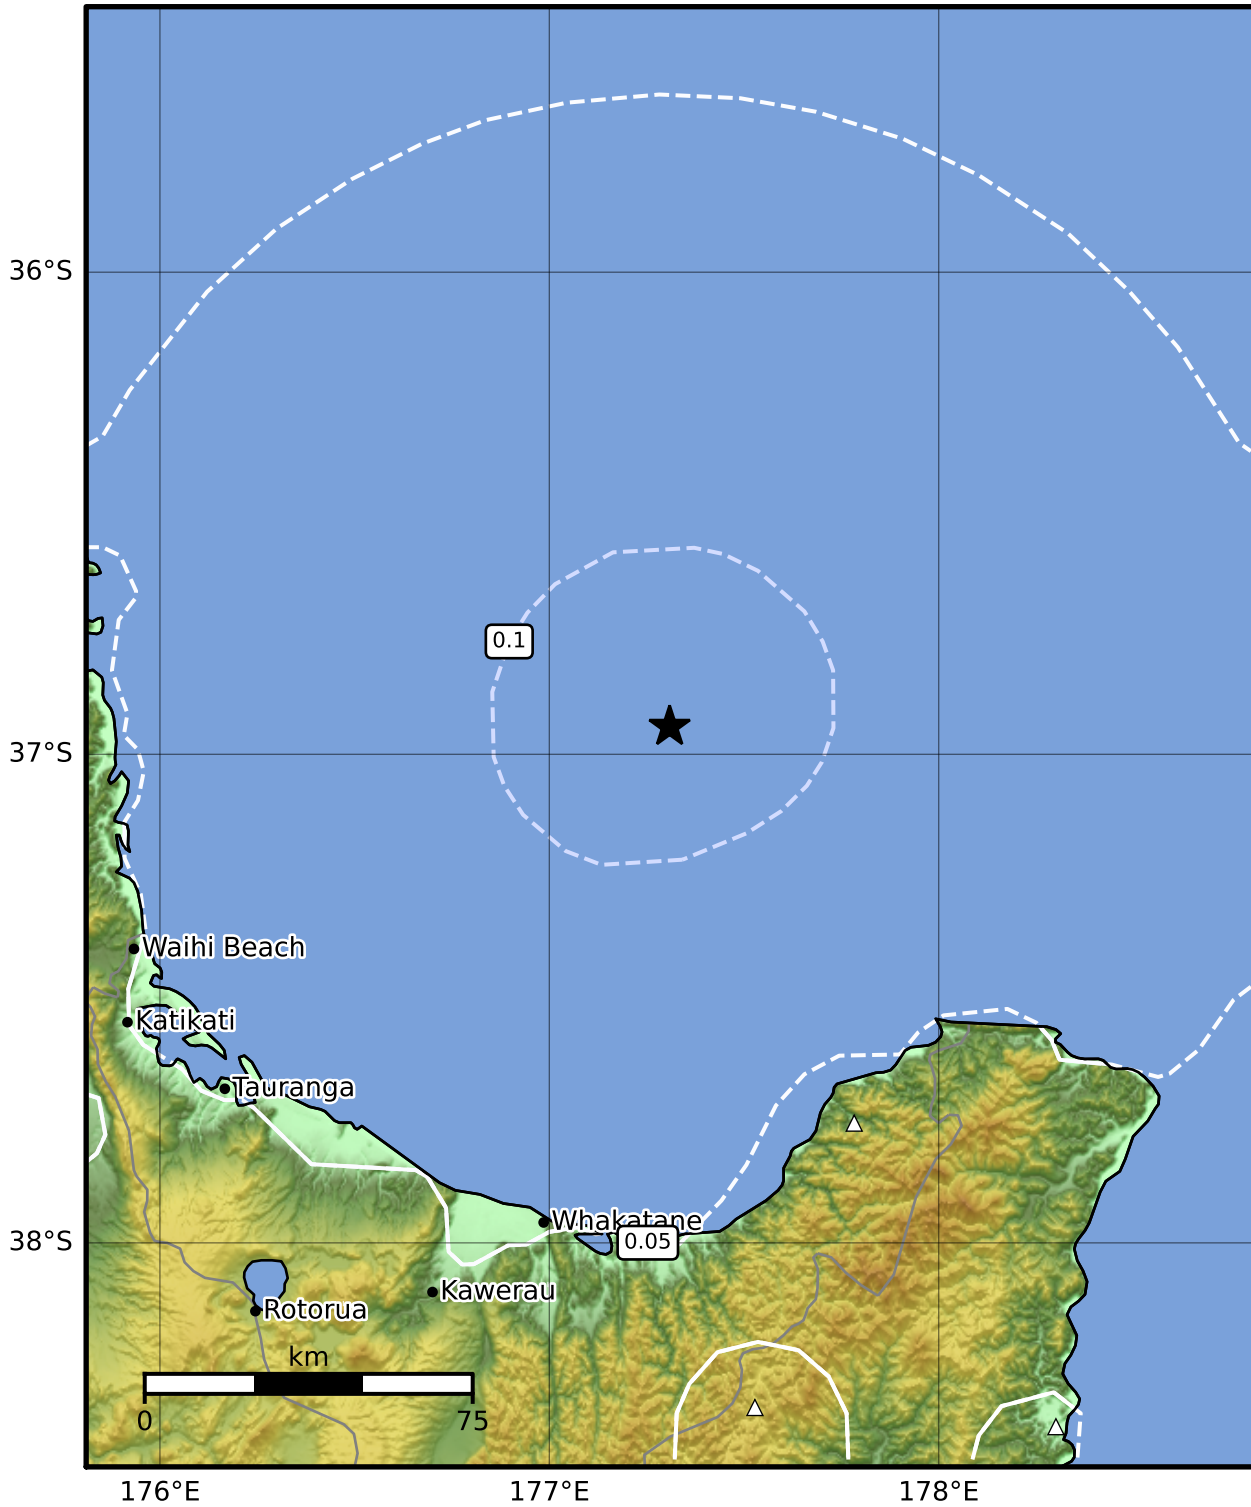

Peak Ground Acceleration Map GNS Science

ShakeMap: Raukumara Plain

Oct 07, 2022 00:37:01 UTC M3.6 S36.94 E177.31 Depth: 155.8km ID:2022p754123

PGA (%g)	0.1	0.2	0.5	1	2	5	10	20	50	100	200
----------	-----	-----	-----	---	---	---	----	----	----	-----	-----

Scale based on Moratalla et al.(2021) and Worden et al.(2012) Version 10: Processed 2022-10-20T03:32:45Z

△ Seismic Instrument ○ Reported Intensity ★ Epicenter