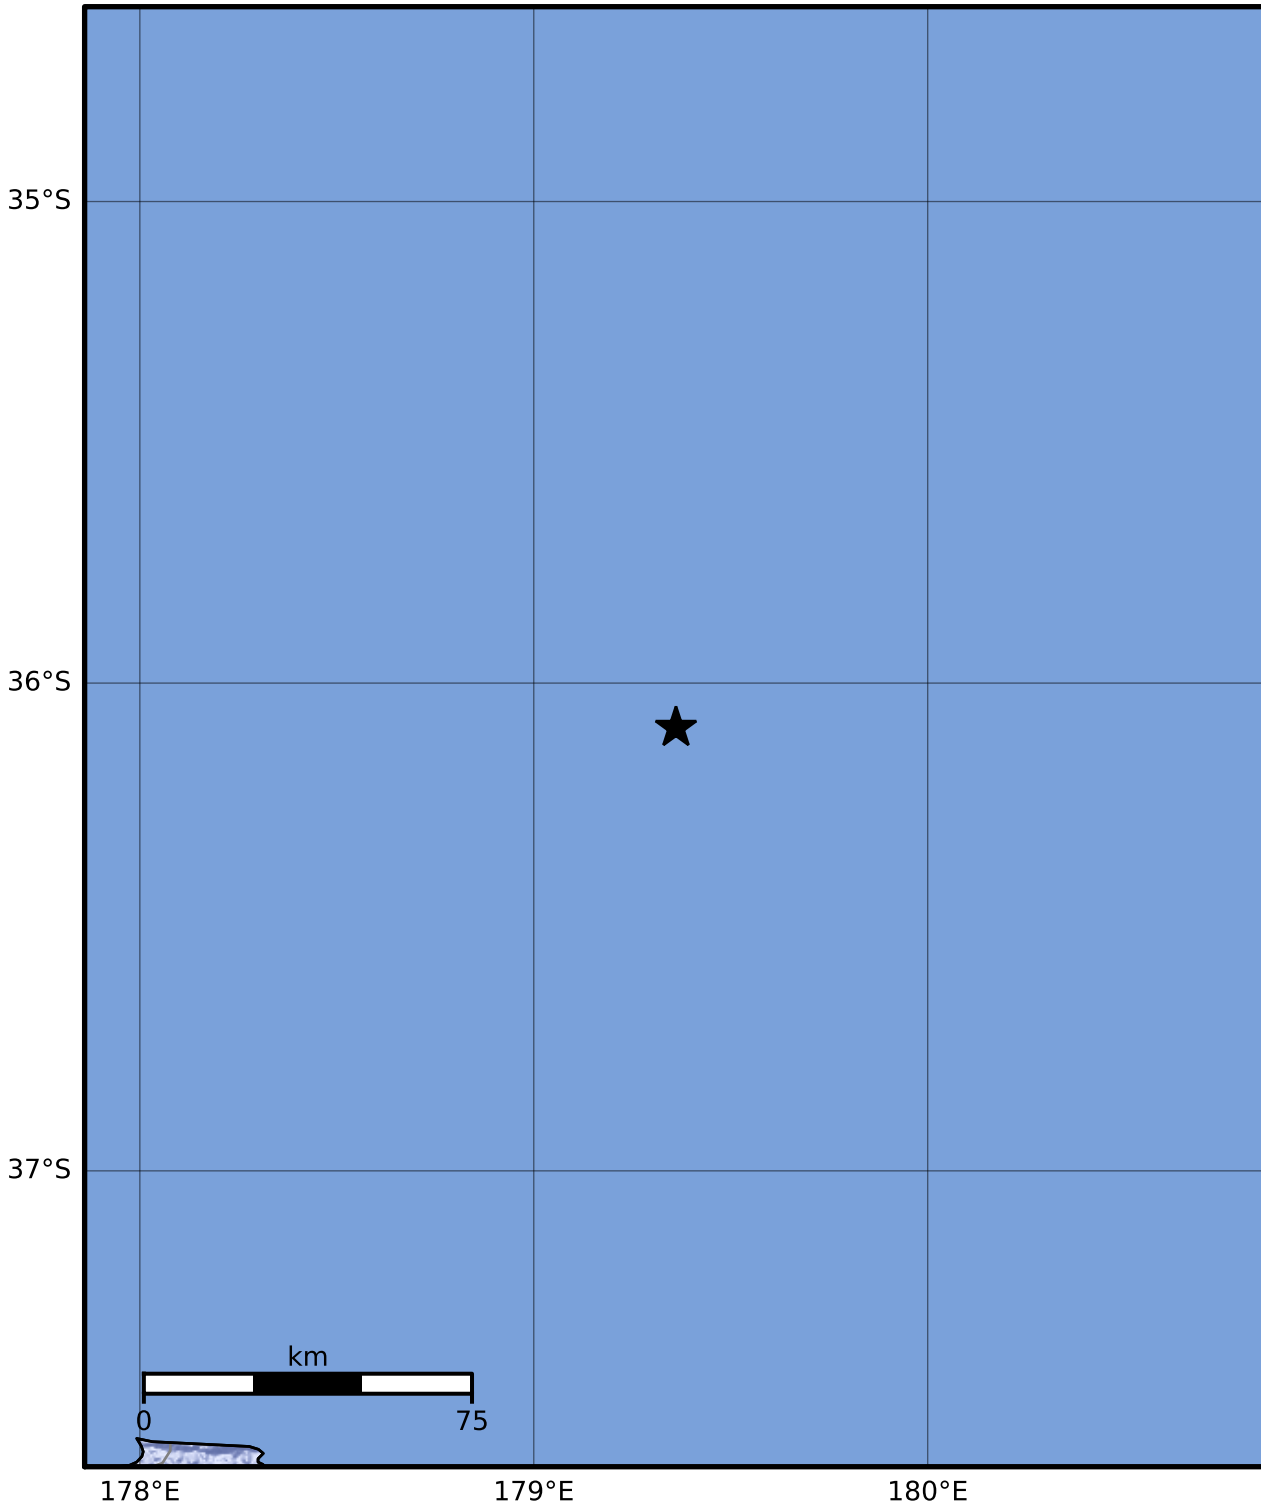

Macroseismic Intensity Map GNS Science

ShakeMap: Raukumara Plain

Oct 07, 2022 09:29:43 UTC M3.8 S36.09 E179.36 Depth: 96.1km ID:2022p755123

SHAKING	Not felt	Weak	Light	Moderate	Strong	Very strong	Severe	Violent	Extreme
DAMAGE	None	None	None	Very light	Light	Moderate	Moderate/heavy	Heavy	Very heavy
PGA(%g)	<0.0464	0.29	1.63	5.16	12.5	22.4	40.2	72.2	>129
PGV(cm/s)	<0.0215	0.125	1.04	4.31	14.5	26.4	48.3	88.4	>162
INTENSITY	I	II-III	IV	V	VI	VII	VIII	IX	X+

Scale based on Moratalla et al.(2021) and Worden et al.(2012) Version 1: Processed 2022-10-07T12:12:49Z

△ Seismic Instrument ○ Reported Intensity

★ Epicenter