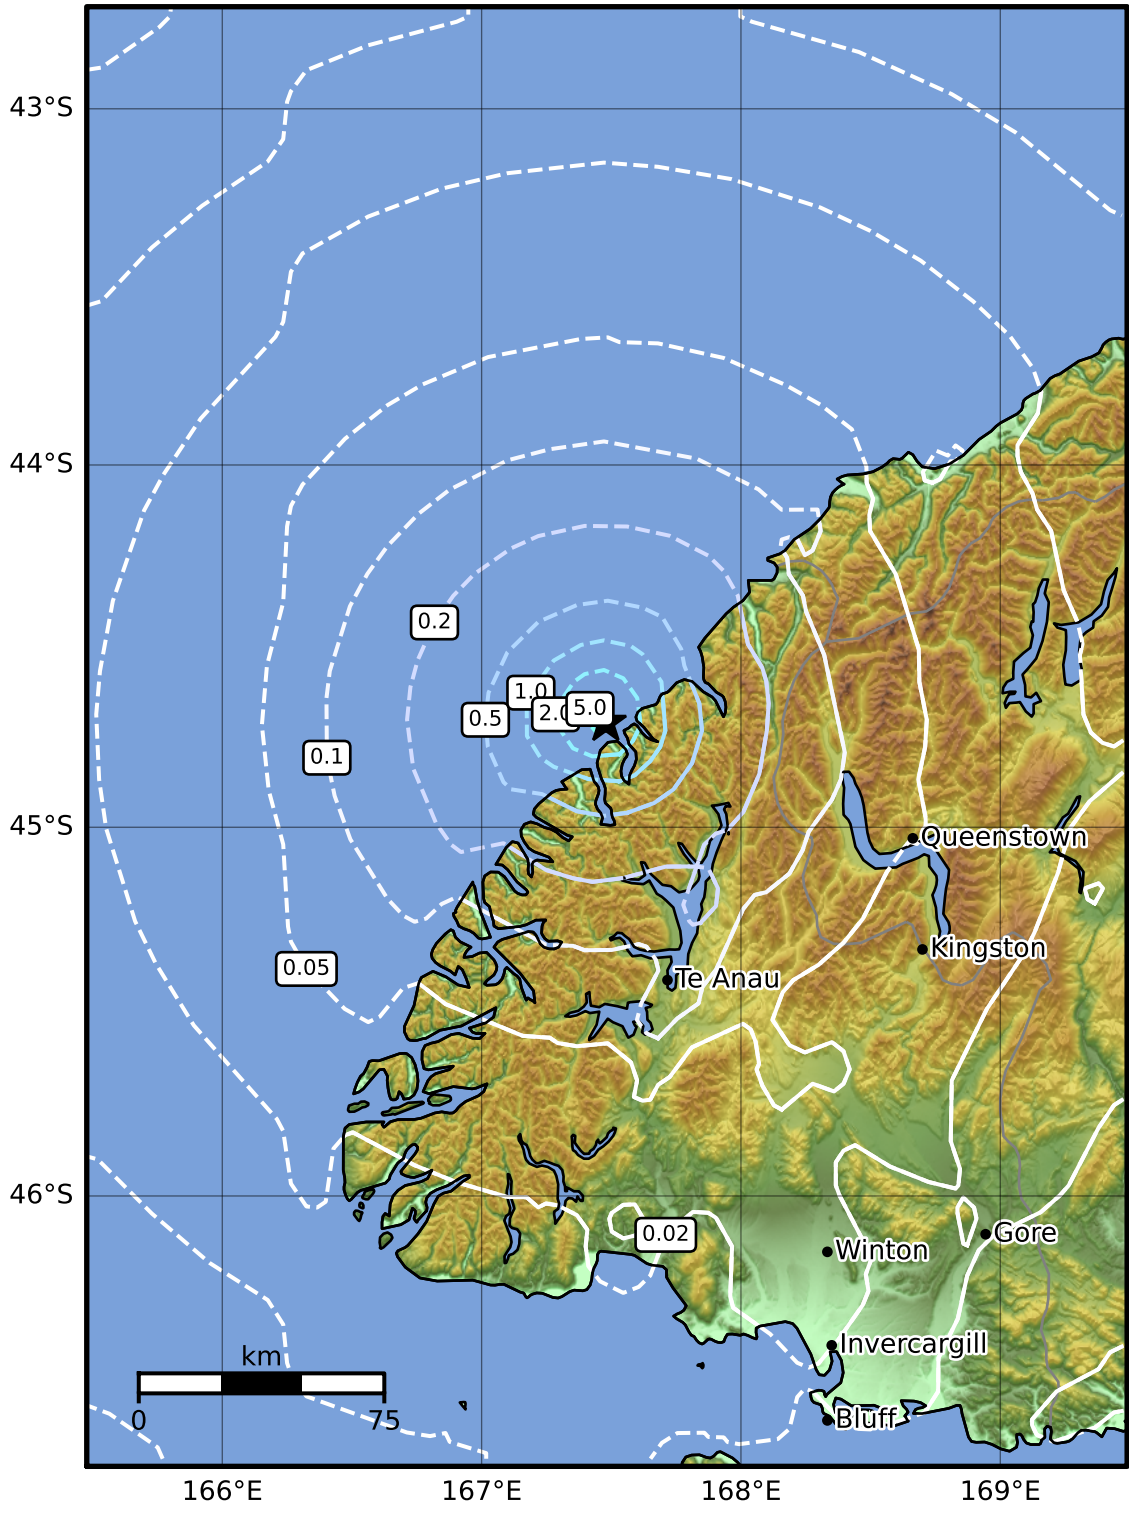

0.3 Second Peak Spectral Acceleration Map GNS Science  
ShakeMap: Fiordland

Oct 24, 2022 05:08:24 UTC M4.1 S44.71 E167.48 Depth: 5.0km ID:2022p800578

SA(0.3) (%g)	0.1	0.2	0.5	1	2	5	10	20	50	100	200
--------------	-----	-----	-----	---	---	---	----	----	----	-----	-----

Scale based on Moratalla et al.(2021) and Worden et al.(2012) Version 3: Processed 2022-10-24T05:38:48Z  
 Δ Seismic Instrument ○ Reported Intensity ★ Epicenter