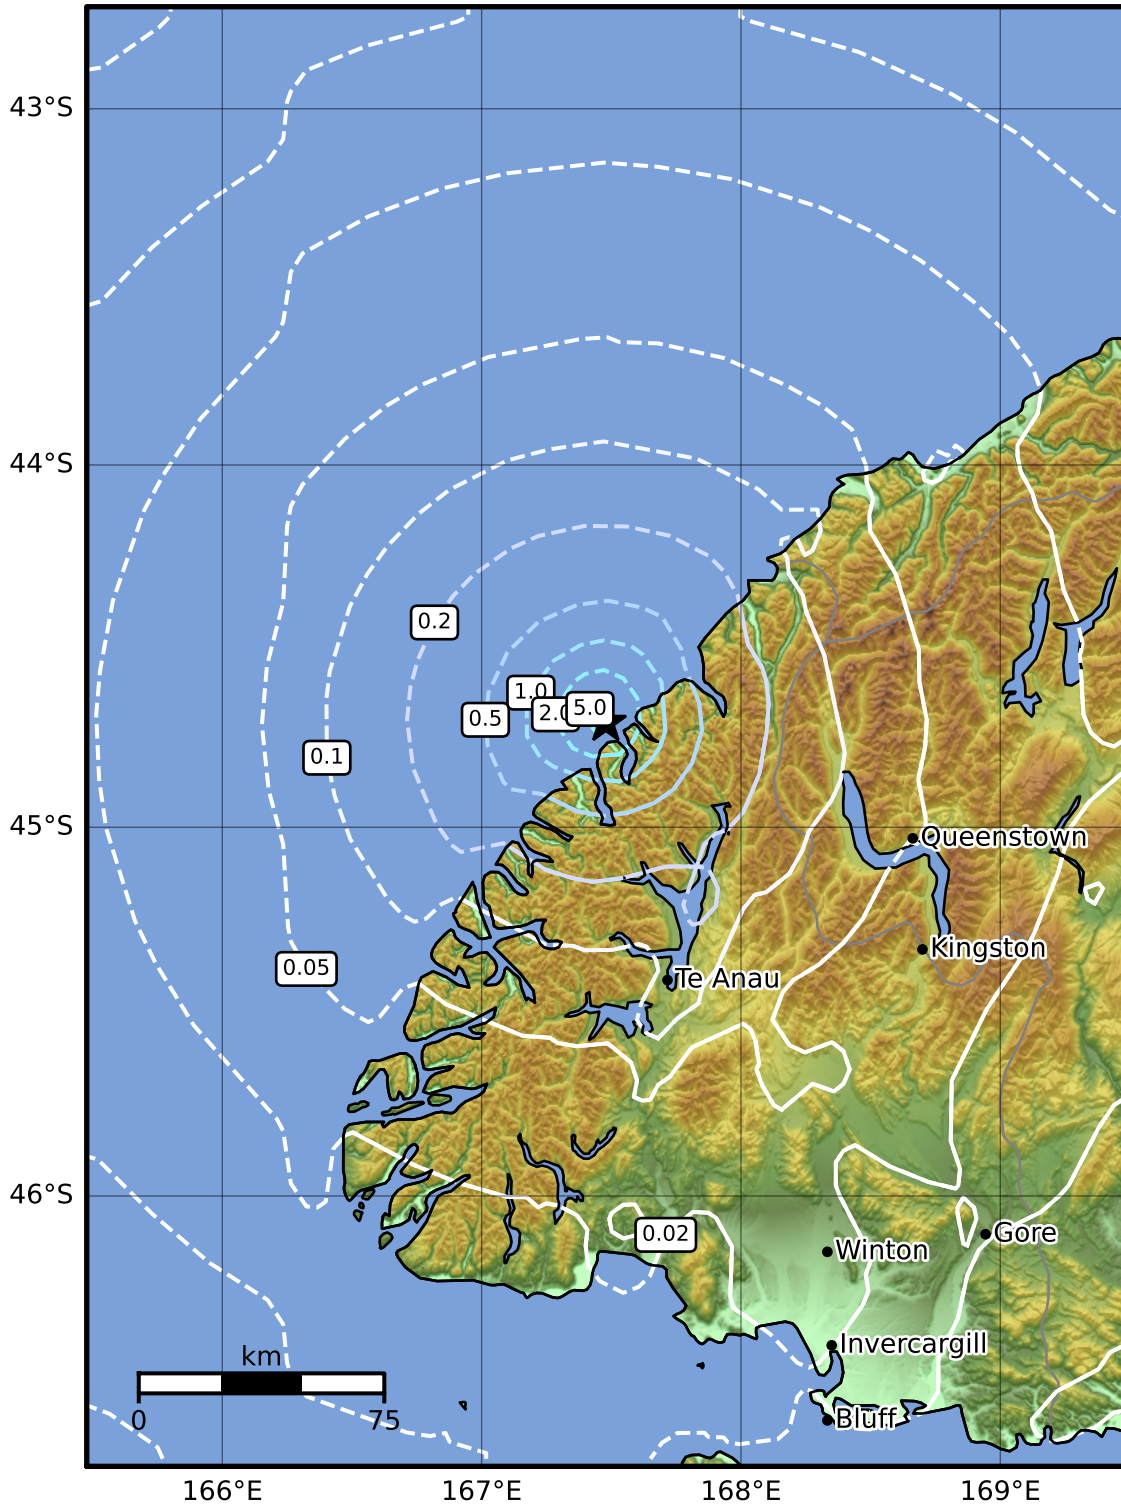

0.3 Second Peak Spectral Acceleration Map GNS Science
 ShakeMap: Fiordland

Oct 24, 2022 05:08:24 UTC M4.1 S44.71 E167.48 Depth: 5.0km ID:2022p800578

SA(0.3) (%g)	0.1	0.2	0.5	1	2	5	10	20	50	100	200
--------------	-----	-----	-----	---	---	---	----	----	----	-----	-----

Scale based on Moratalla et al.(2021) and Worden et al.(2012) Version 4: Processed 2022-10-24T05:44:14Z
 Δ Seismic Instrument ○ Reported Intensity ★ Epicenter