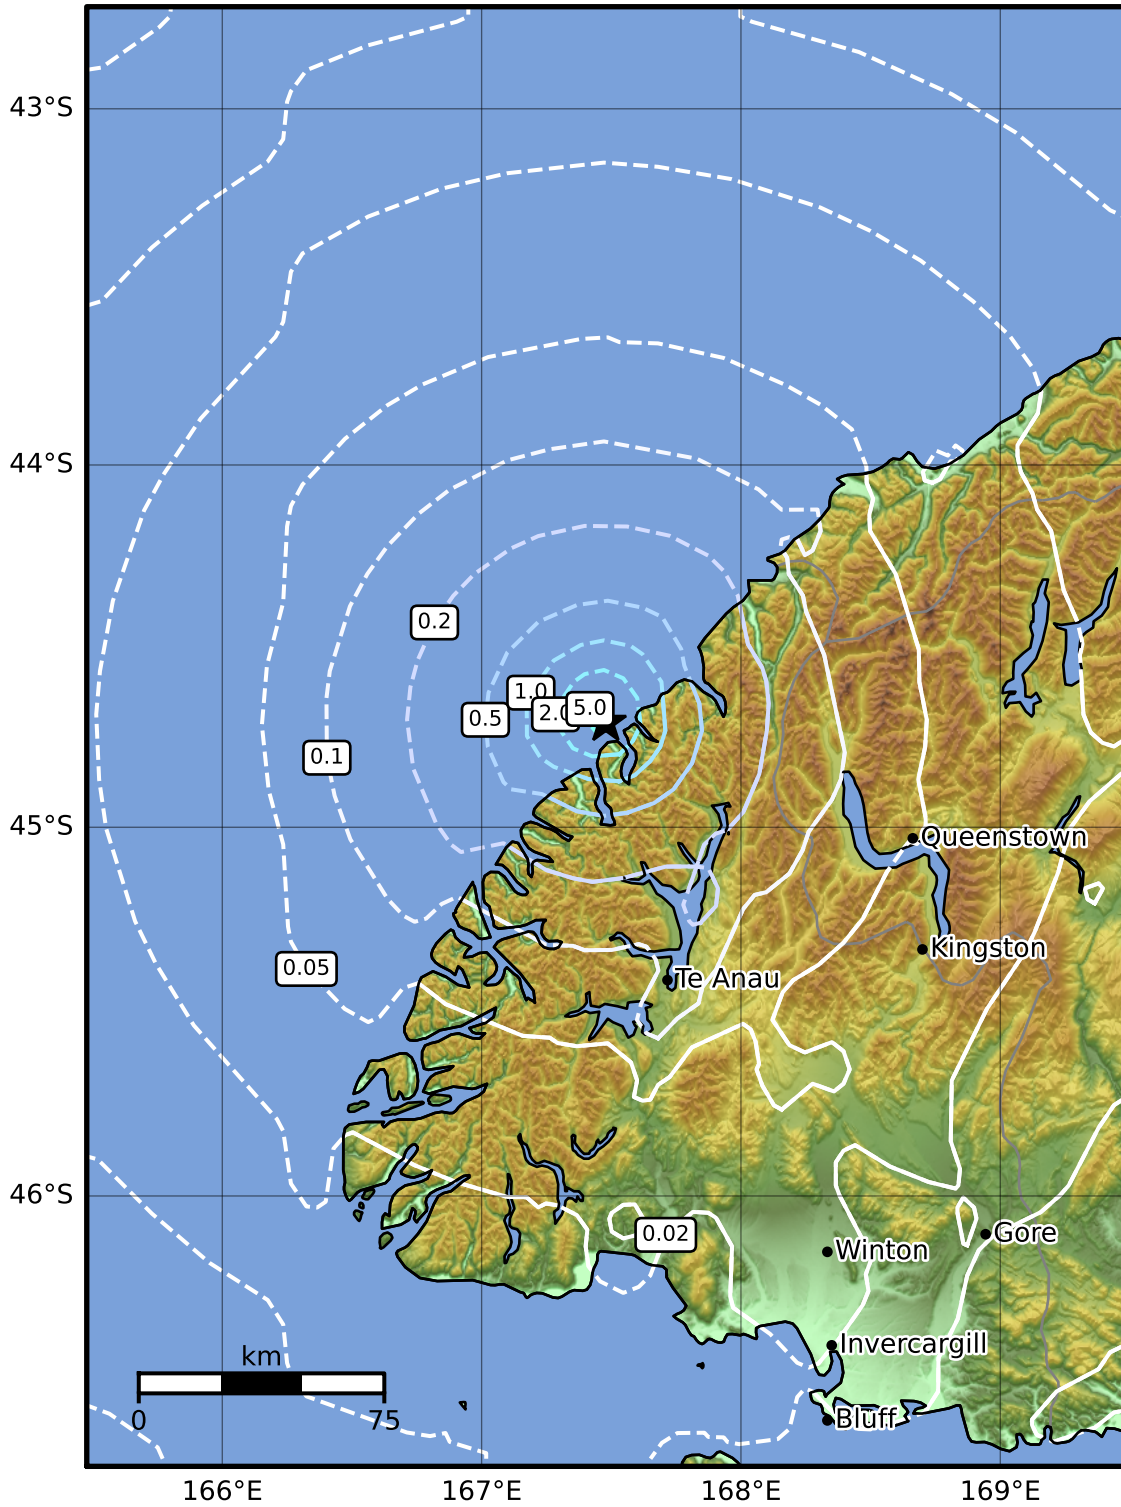

0.3 Second Peak Spectral Acceleration Map GNS Science
ShakeMap: Fiordland

Oct 24, 2022 05:08:24 UTC M4.1 S44.71 E167.48 Depth: 5.0km ID:2022p800578

SA(0.3) (%g)	0.1	0.2	0.5	1	2	5	10	20	50	100	200
--------------	-----	-----	-----	---	---	---	----	----	----	-----	-----

Scale based on Moratalla et al.(2021) and Worden et al.(2012) Version 5: Processed 2022-10-24T05:49:40Z

△ Seismic Instrument ○ Reported Intensity ★ Epicenter