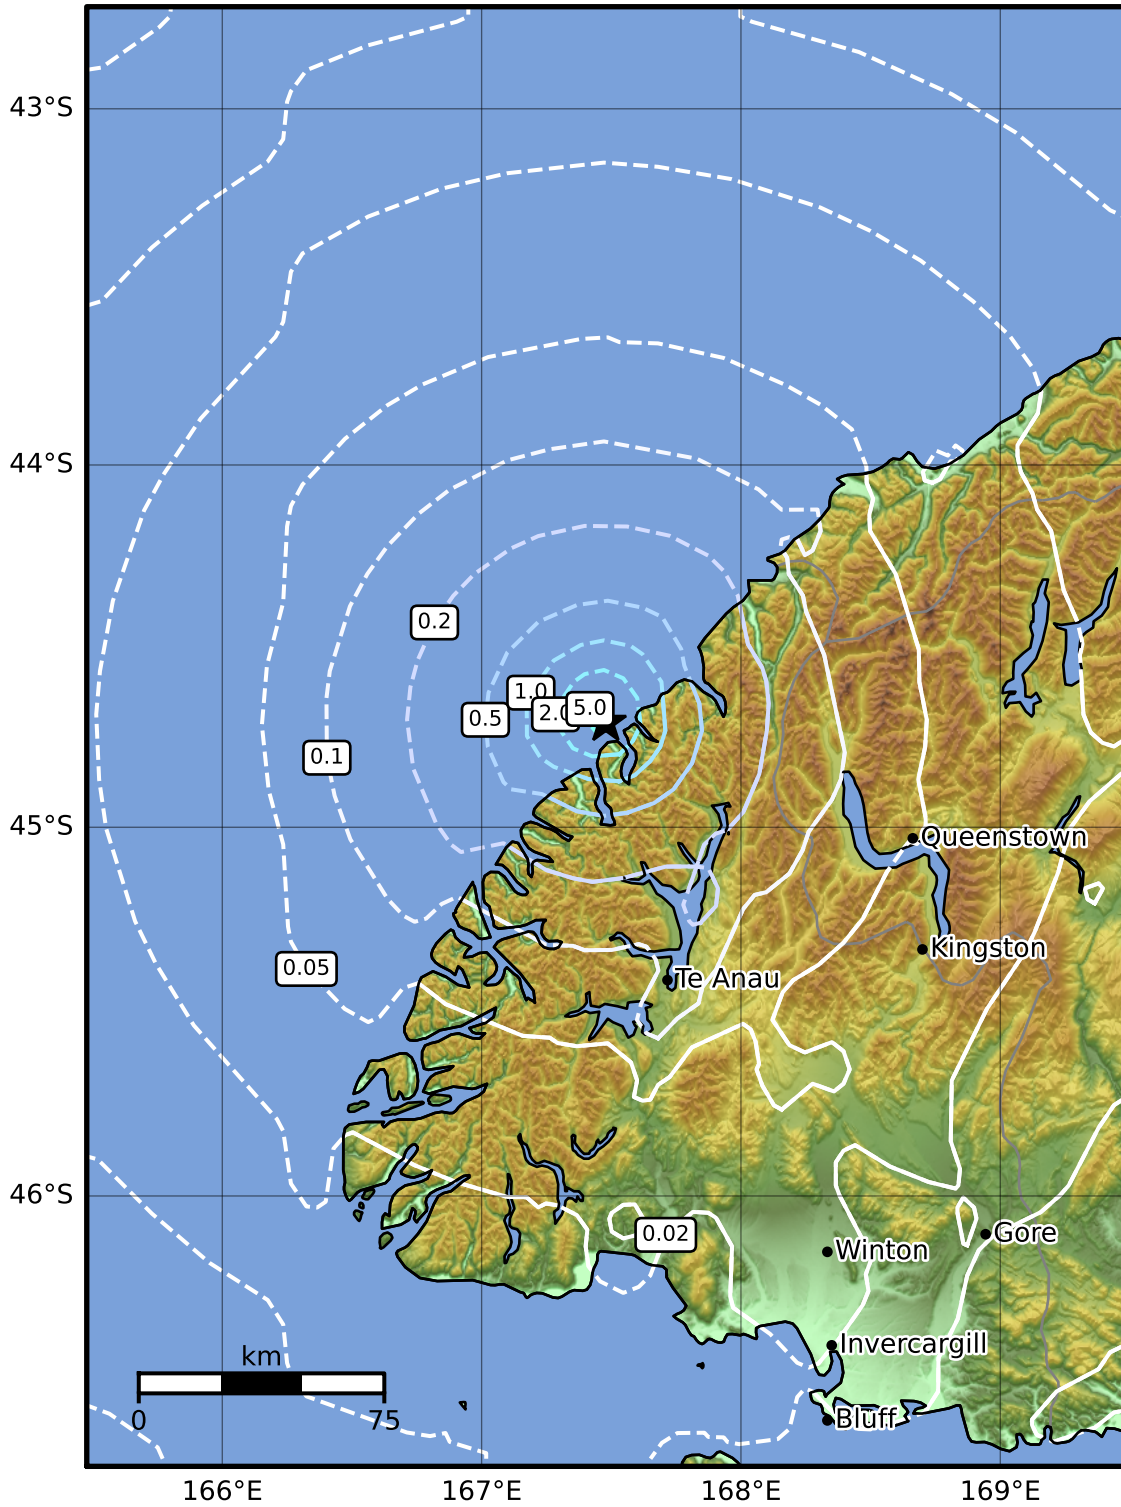

0.3 Second Peak Spectral Acceleration Map GNS Science
ShakeMap: Fiordland

Oct 24, 2022 05:08:24 UTC M4.1 S44.71 E167.48 Depth: 5.0km ID:2022p800578

SA(0.3) (%g)	0.1	0.2	0.5	1	2	5	10	20	50	100	200
---------------------	------------	------------	------------	----------	----------	----------	-----------	-----------	-----------	------------	------------

Scale based on Moratalla et al.(2021) and Worden et al.(2012) Version 6: Processed 2022-10-24T06:09:03Z
 Δ Seismic Instrument ○ Reported Intensity ★ Epicenter