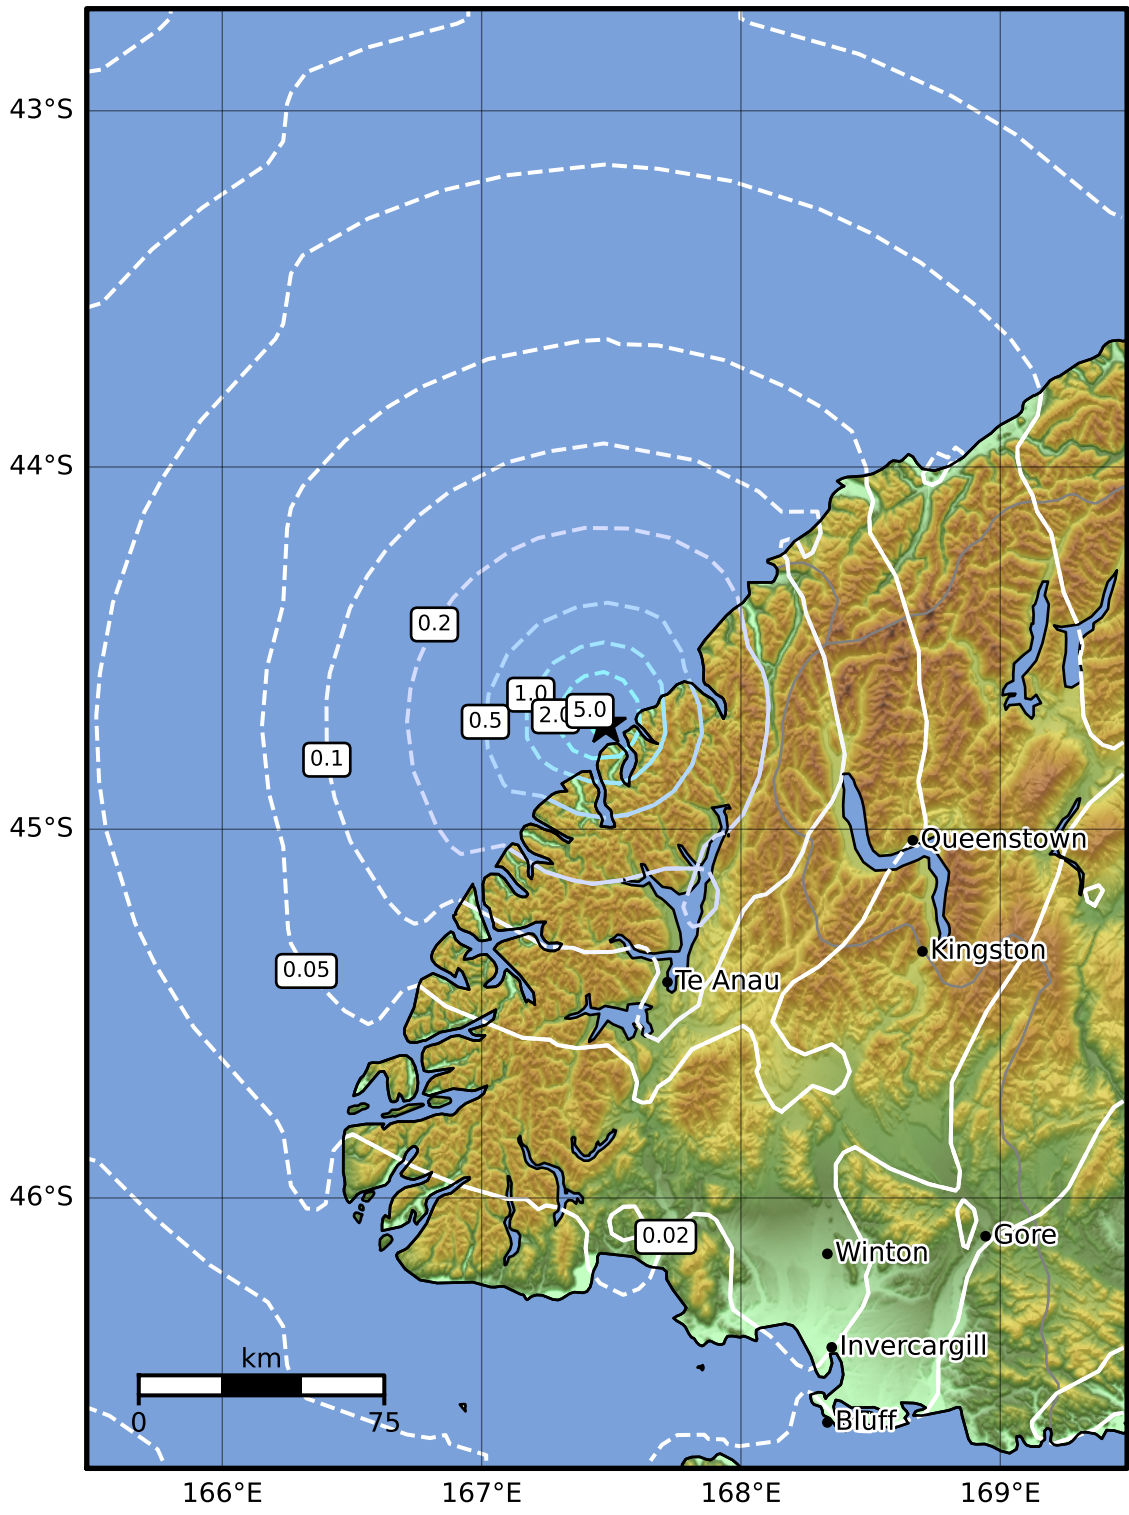

0.3 Second Peak Spectral Acceleration Map GNS Science  
ShakeMap: Fiordland

Oct 24, 2022 05:08:24 UTC M4.1 S44.71 E167.48 Depth: 5.0km ID:2022p800578

SA(0.3) (%g)	0.1	0.2	0.5	1	2	5	10	20	50	100	200
--------------	-----	-----	-----	---	---	---	----	----	----	-----	-----

Scale based on Moratalla et al.(2021) and Worden et al.(2012) Version 7: Processed 2022-10-24T07:09:03Z  
 Δ Seismic Instrument ○ Reported Intensity ★ Epicenter