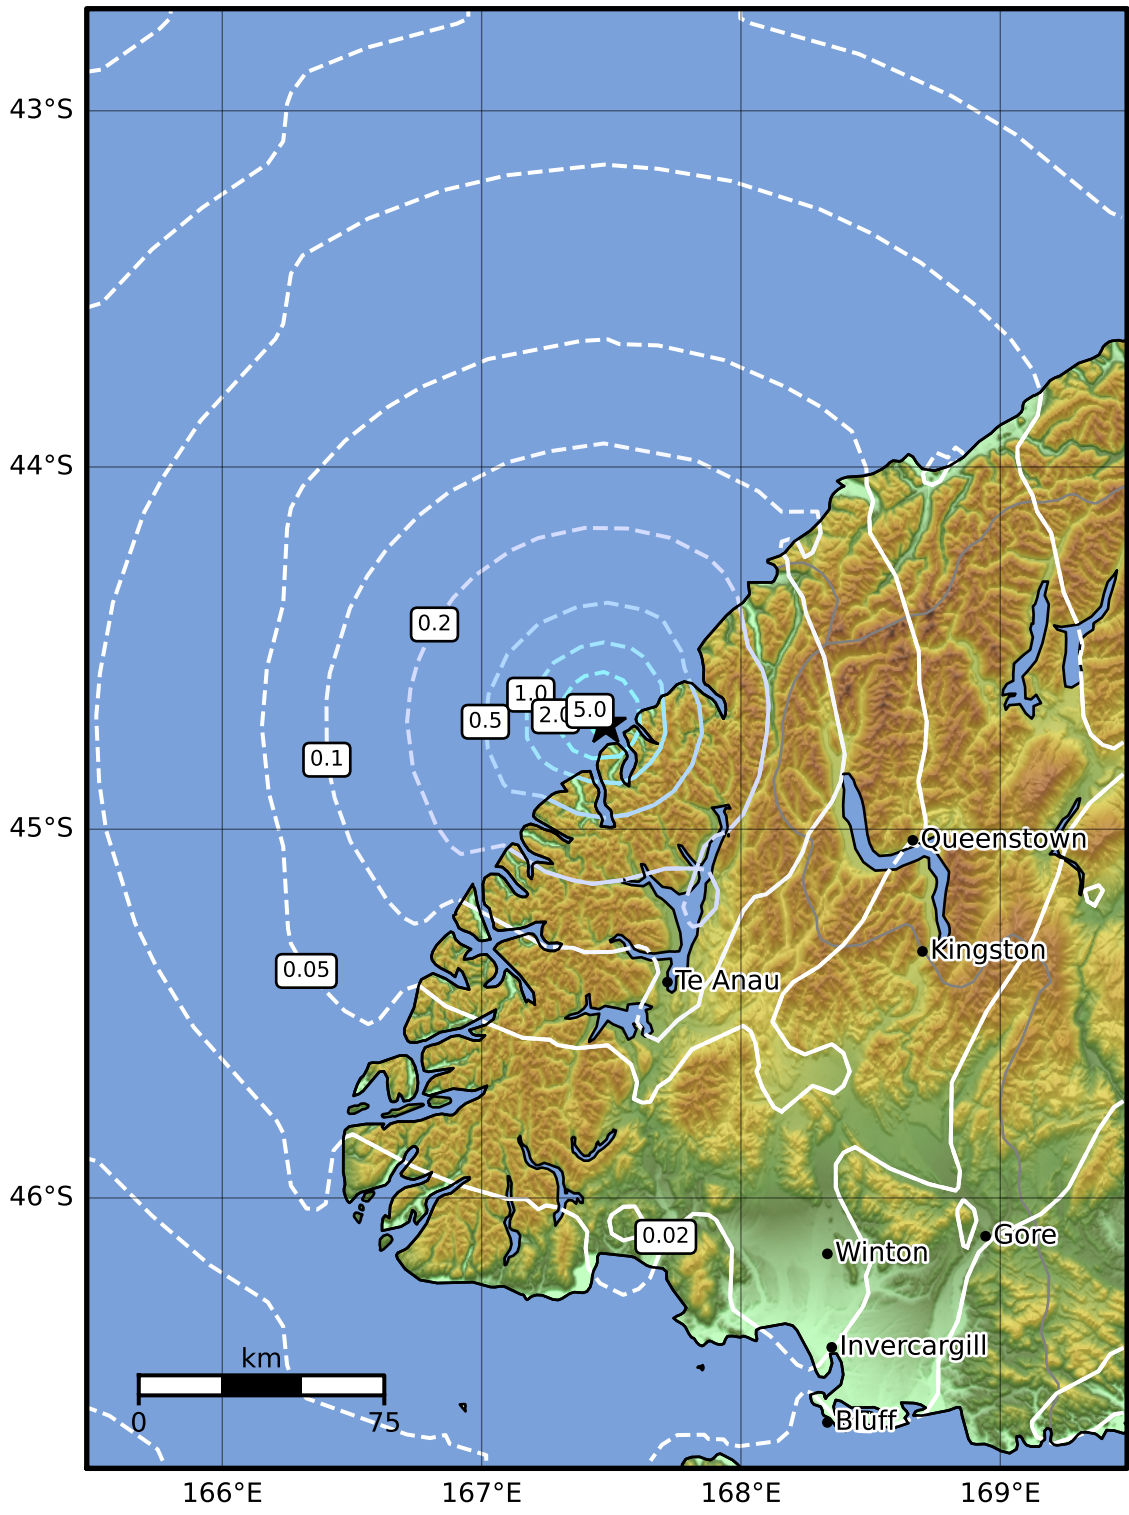

0.3 Second Peak Spectral Acceleration Map GNS Science
ShakeMap: Fiordland

Oct 24, 2022 05:08:24 UTC M4.1 S44.71 E167.48 Depth: 5.0km ID:2022p800578

SA(0.3) (%g)	0.1	0.2	0.5	1	2	5	10	20	50	100	200
---------------------	------------	------------	------------	----------	----------	----------	-----------	-----------	-----------	------------	------------

Scale based on Moratalla et al.(2021) and Worden et al.(2012) Version 9: Processed 2022-10-24T11:09:03Z
 Δ Seismic Instrument ○ Reported Intensity ★ Epicenter