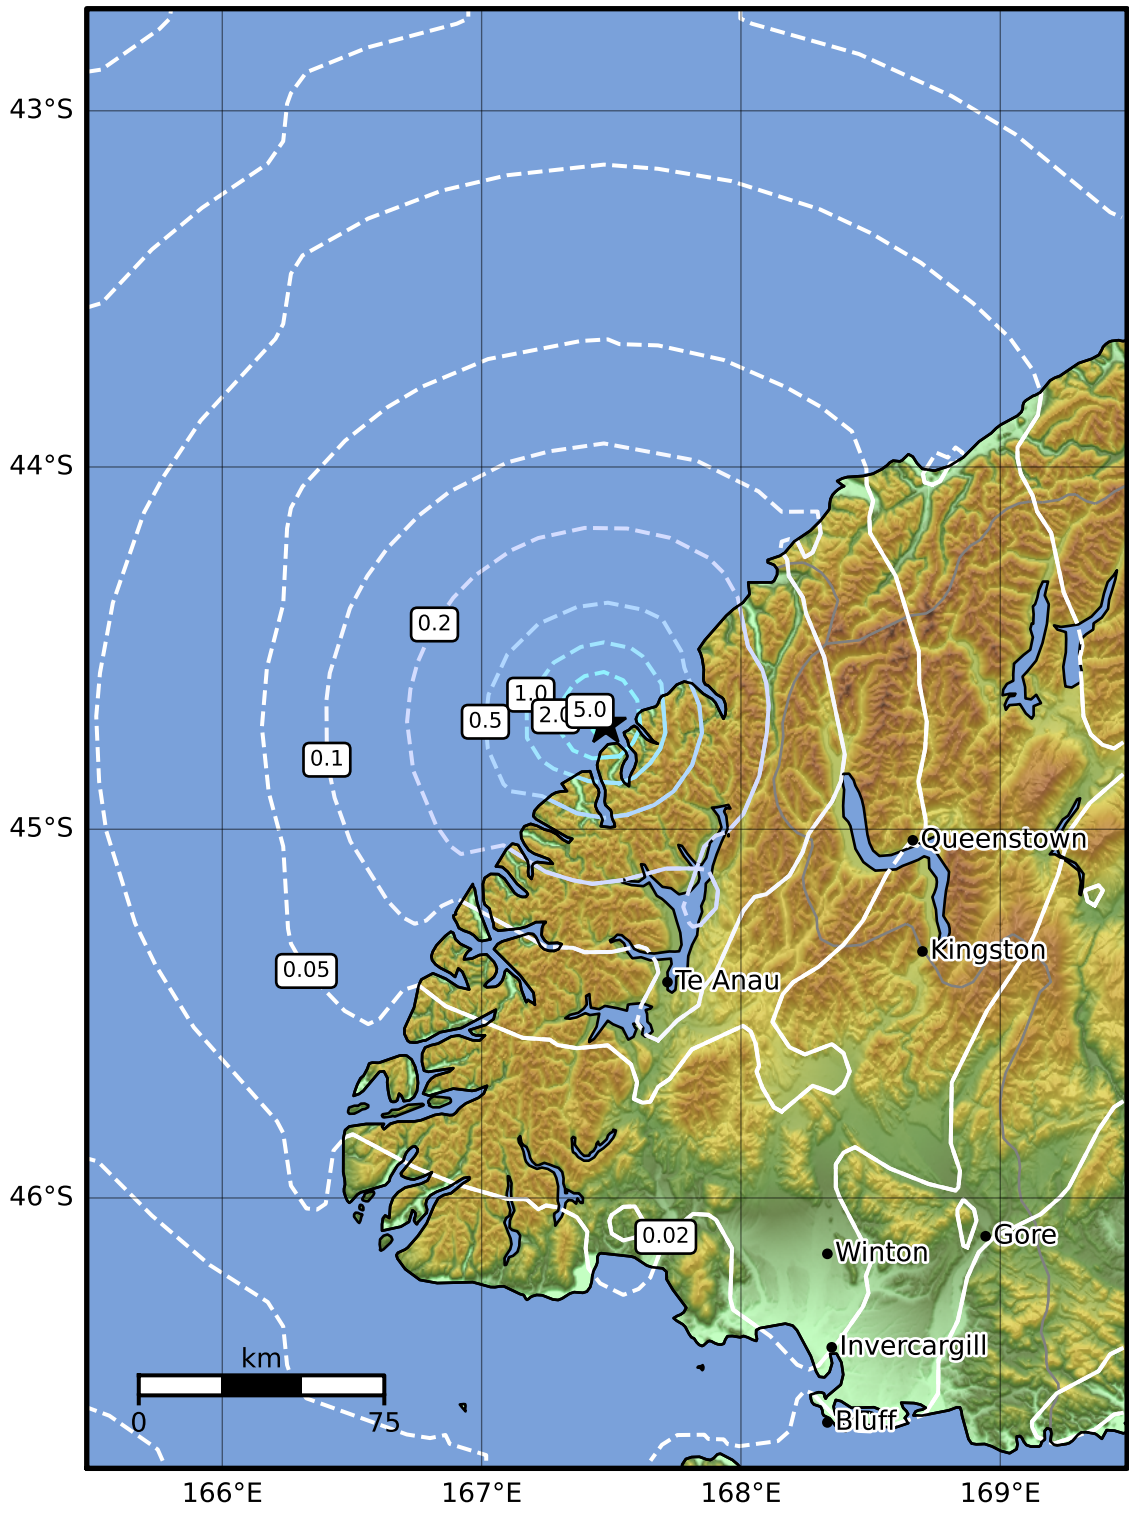

0.3 Second Peak Spectral Acceleration Map GNS Science
ShakeMap: Fiordland

Oct 24, 2022 05:08:24 UTC M4.1 S44.71 E167.48 Depth: 5.0km ID:2022p800578

SA(0.3) (%g)	0.1	0.2	0.5	1	2	5	10	20	50	100	200
---------------------	------------	------------	------------	----------	----------	----------	-----------	-----------	-----------	------------	------------

Scale based on Moratalla et al.(2021) and Worden et al.(2012) Version 10: Processed 2022-10-25T05:09:02Z

△ Seismic Instrument ○ Reported Intensity ★ Epicenter