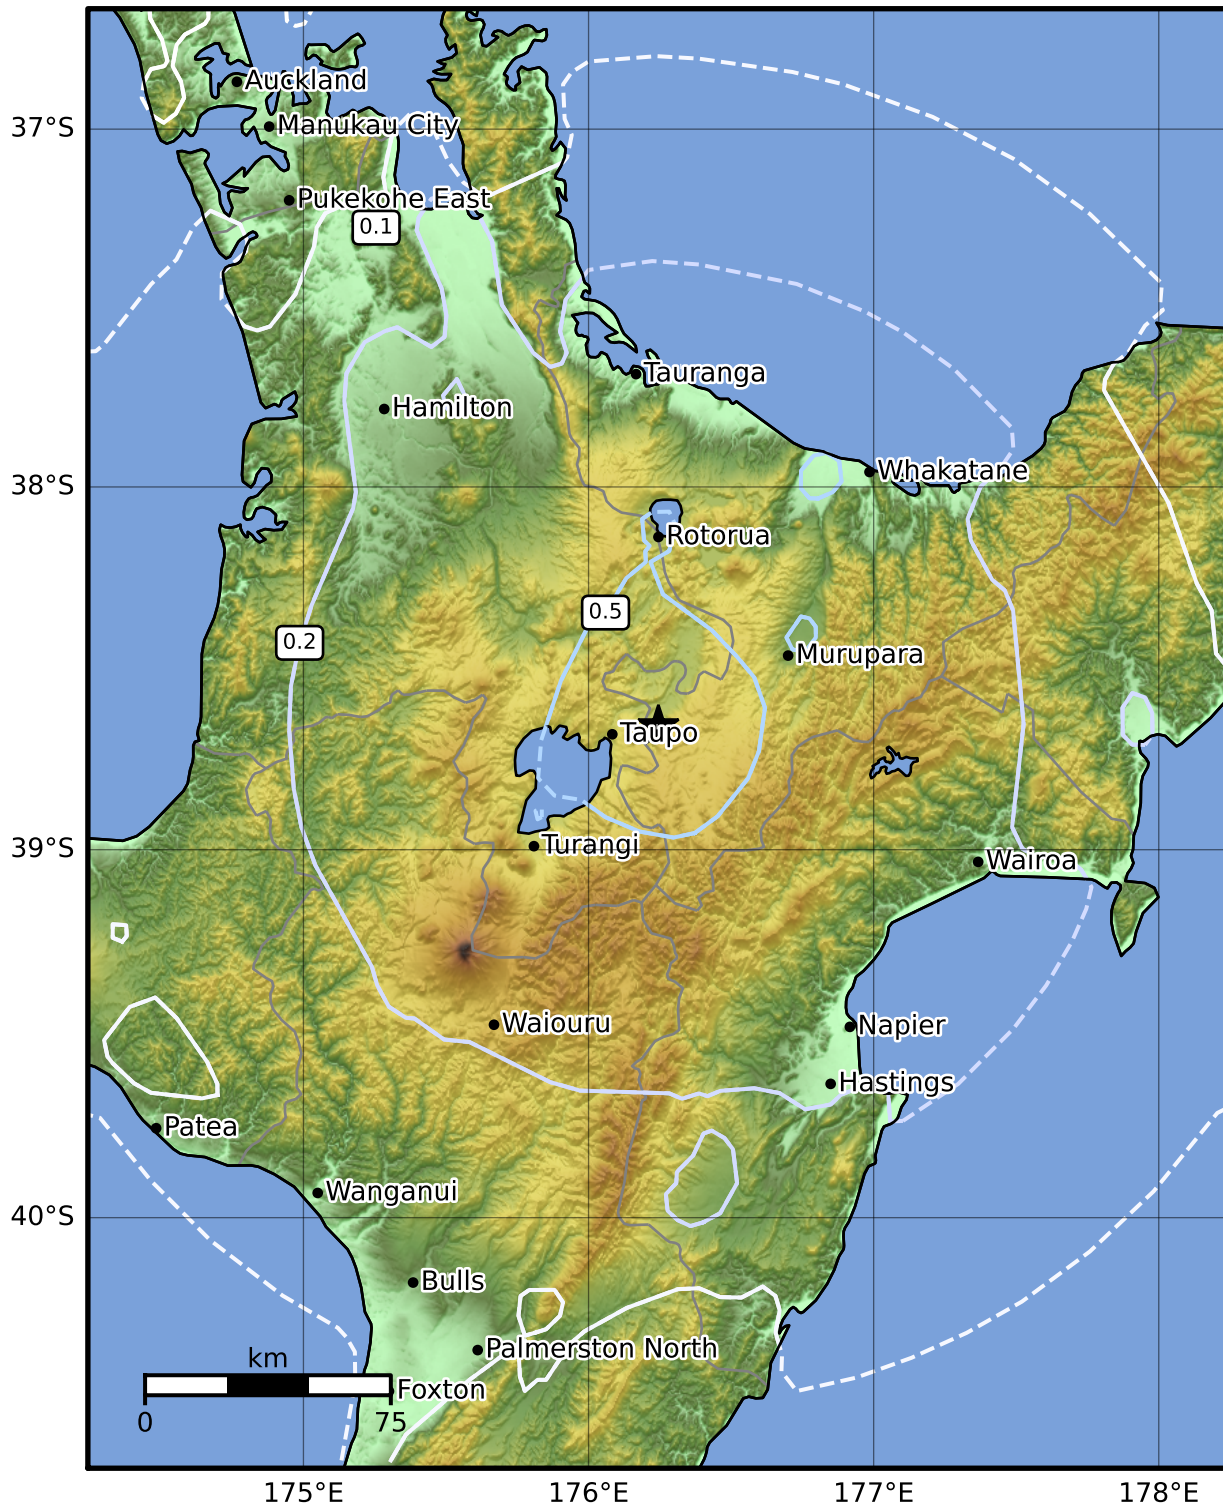

0.3 Second Peak Spectral Acceleration Map GNS Science

ShakeMap: Taupo

Oct 27, 2022 21:19:35 UTC M4.5 S38.66 E176.25 Depth: 84.4km ID:2022p810509

SA(0.3) (%g)	0.1	0.2	0.5	1	2	5	10	20	50	100	200
---------------------	------------	------------	------------	----------	----------	----------	-----------	-----------	-----------	------------	------------

Scale based on Moratalla et al.(2021) and Worden et al.(2012) Version 4: Processed 2022-10-27T21:40:52Z

△ Seismic Instrument ○ Reported Intensity

★ Epicenter