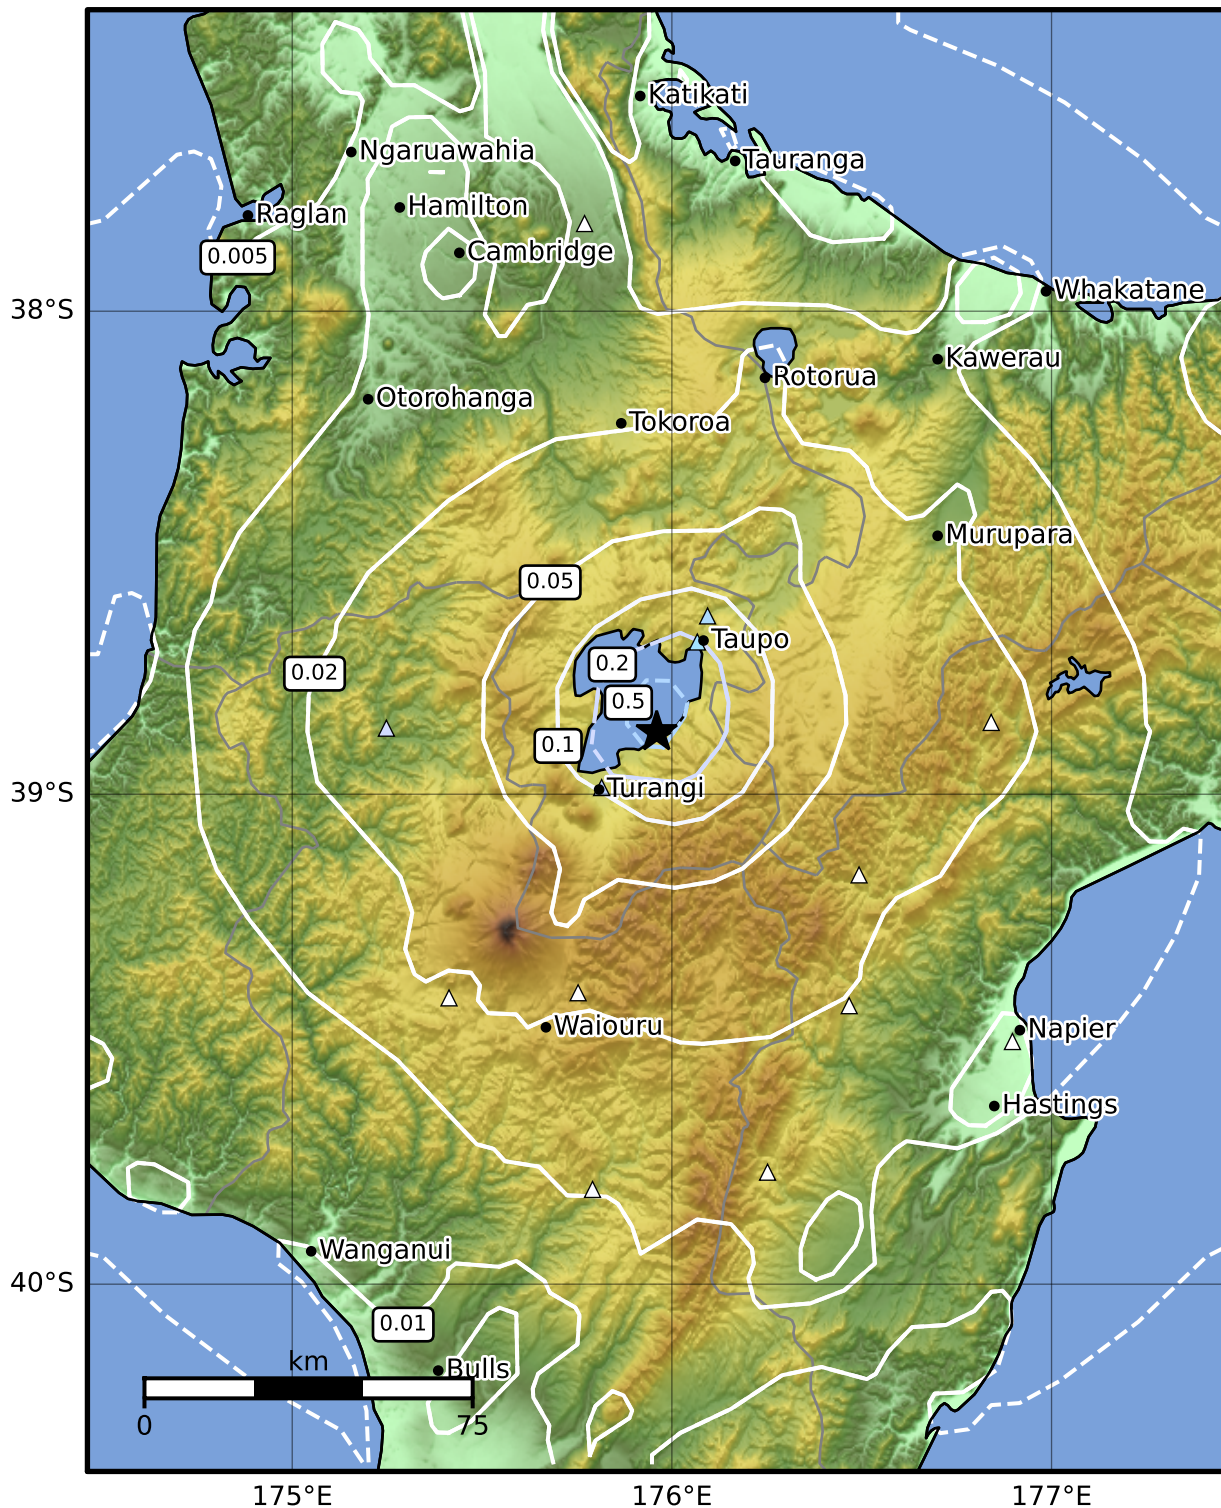

0.3 Second Peak Spectral Acceleration Map GNS Science

ShakeMap: Taupo

Nov 03, 2022 19:07:56 UTC M3.4 S38.87 E175.96 Depth: 5.0km ID:2022p829181

SA(0.3) (%g)	0.1	0.2	0.5	1	2	5	10	20	50	100	200
---------------------	------------	------------	------------	----------	----------	----------	-----------	-----------	-----------	------------	------------

Scale based on Moratalla et al.(2021) and Worden et al.(2012) Version 6: Processed 2022-11-03T20:08:42Z

△ Seismic Instrument ○ Reported Intensity ★ Epicenter