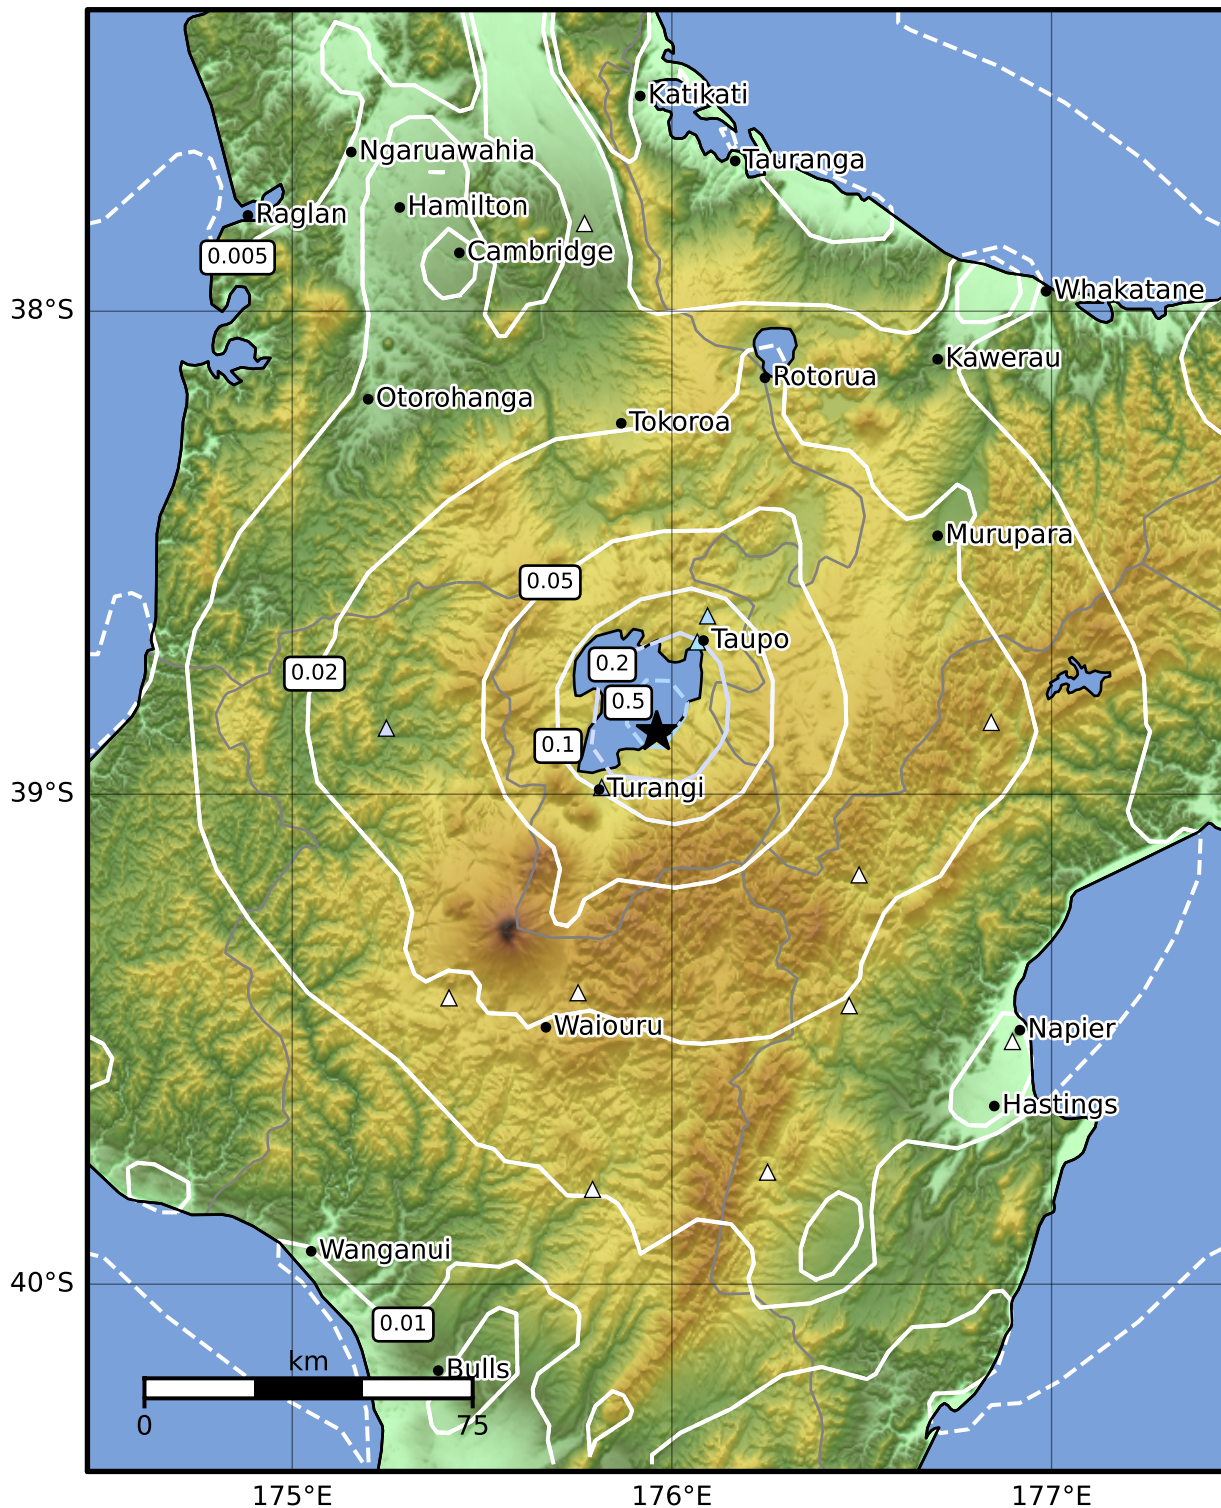

0.3 Second Peak Spectral Acceleration Map GNS Science

ShakeMap: Taupo

Nov 03, 2022 19:07:56 UTC M3.4 S38.87 E175.96 Depth: 5.0km ID:2022p829181

SA(0.3) (%g)	0.1	0.2	0.5	1	2	5	10	20	50	100	200
---------------------	------------	------------	------------	----------	----------	----------	-----------	-----------	-----------	------------	------------

Scale based on Moratalla et al.(2021) and Worden et al.(2012) Version 8: Processed 2022-11-03T22:08:44Z

△ Seismic Instrument ○ Reported Intensity ★ Epicenter