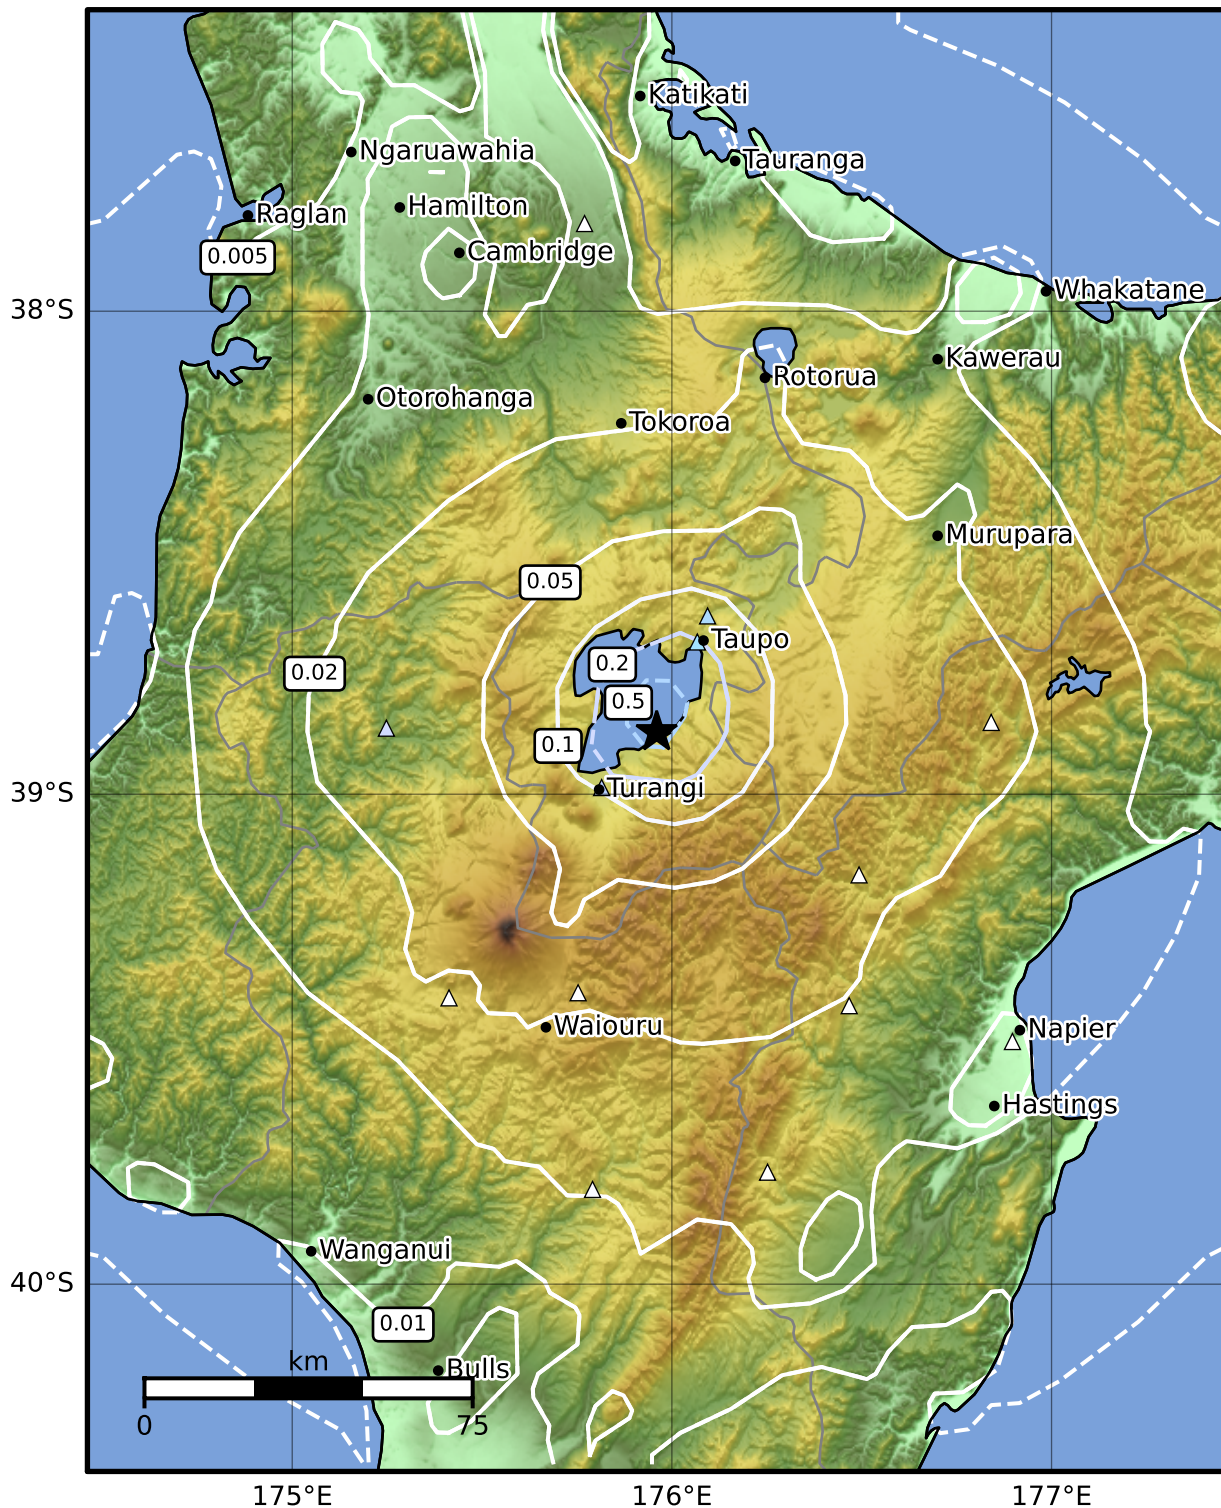

0.3 Second Peak Spectral Acceleration Map GNS Science

ShakeMap: Taupo

Nov 03, 2022 19:07:56 UTC M3.4 S38.87 E175.96 Depth: 5.0km ID:2022p829181

SA(0.3) (%g)	0.1	0.2	0.5	1	2	5	10	20	50	100	200
---------------------	------------	------------	------------	----------	----------	----------	-----------	-----------	-----------	------------	------------

Scale based on Moratalla et al.(2021) and Worden et al.(2012) Version 10: Processed 2022-11-04T19:08:42Z

△ Seismic Instrument ○ Reported Intensity ★ Epicenter