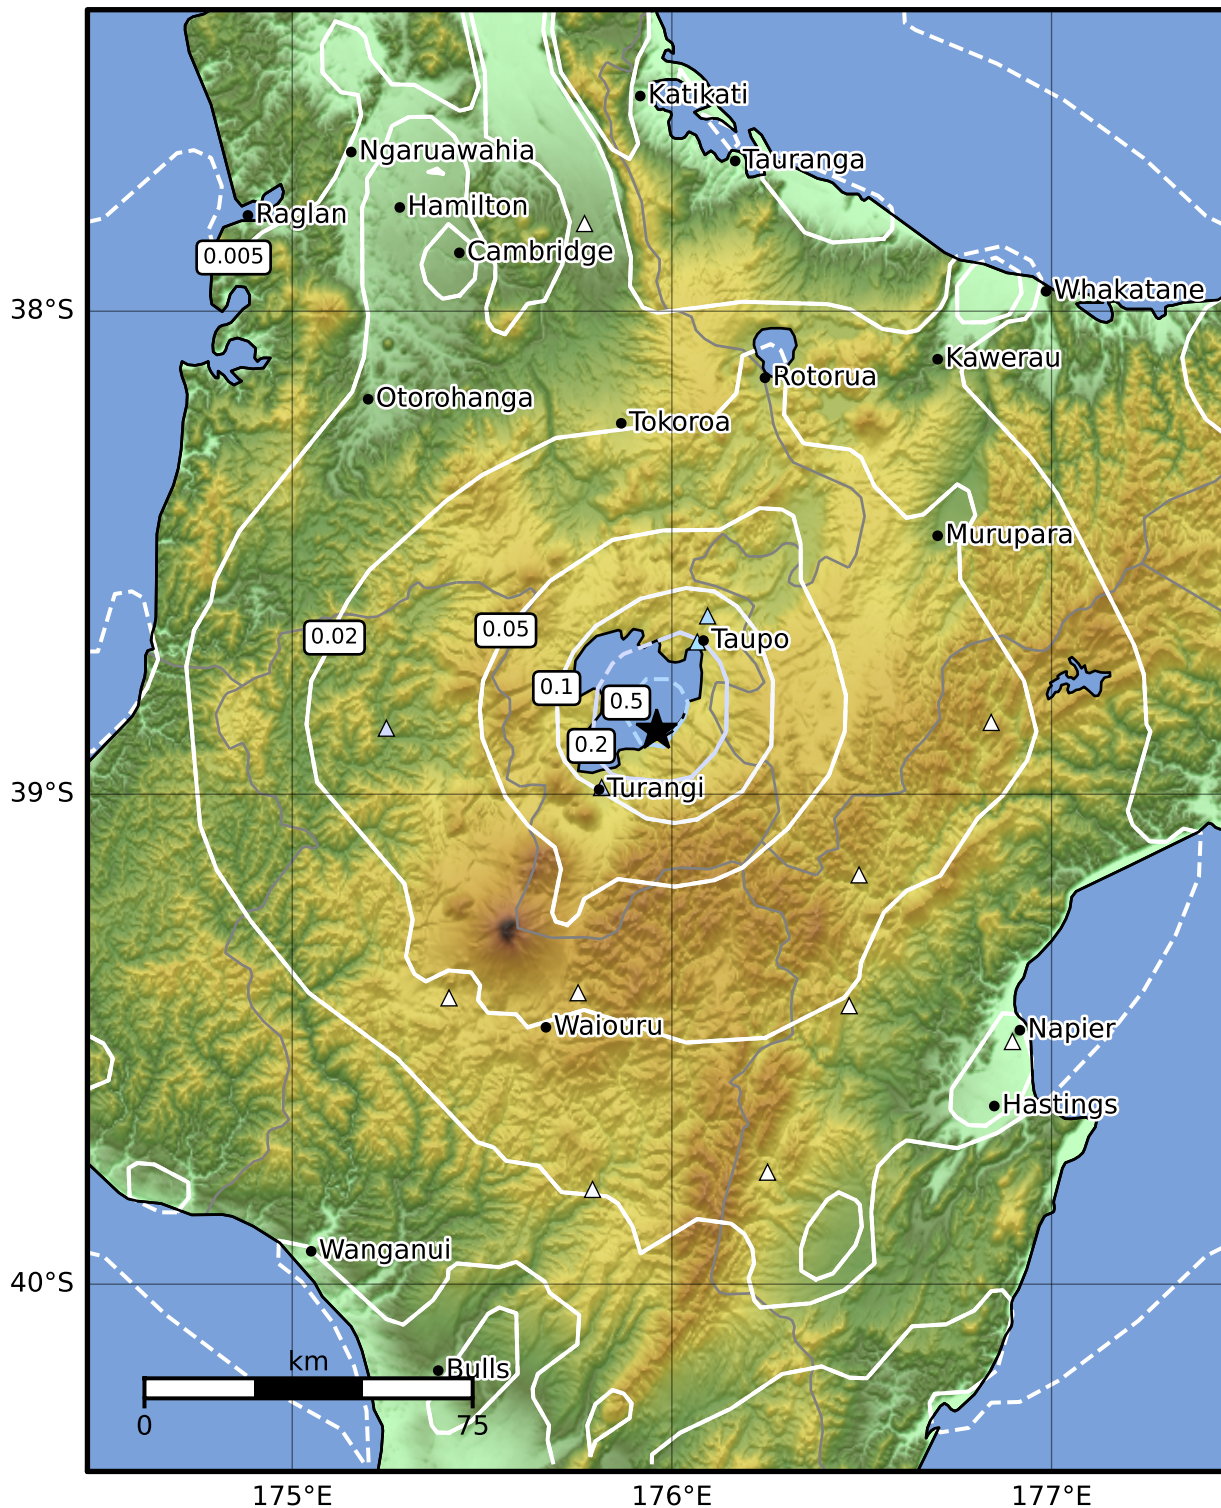

0.3 Second Peak Spectral Acceleration Map GNS Science

ShakeMap: Taupo

Nov 03, 2022 19:07:56 UTC M3.4 S38.87 E175.96 Depth: 5.0km ID:2022p829181

SA(0.3) (%g)	0.1	0.2	0.5	1	2	5	10	20	50	100	200
---------------------	------------	------------	------------	----------	----------	----------	-----------	-----------	-----------	------------	------------

Scale based on Moratalla et al.(2021) and Worden et al.(2012) Version 11: Processed 2022-11-22T01:04:04Z

△ Seismic Instrument ○ Reported Intensity ★ Epicenter