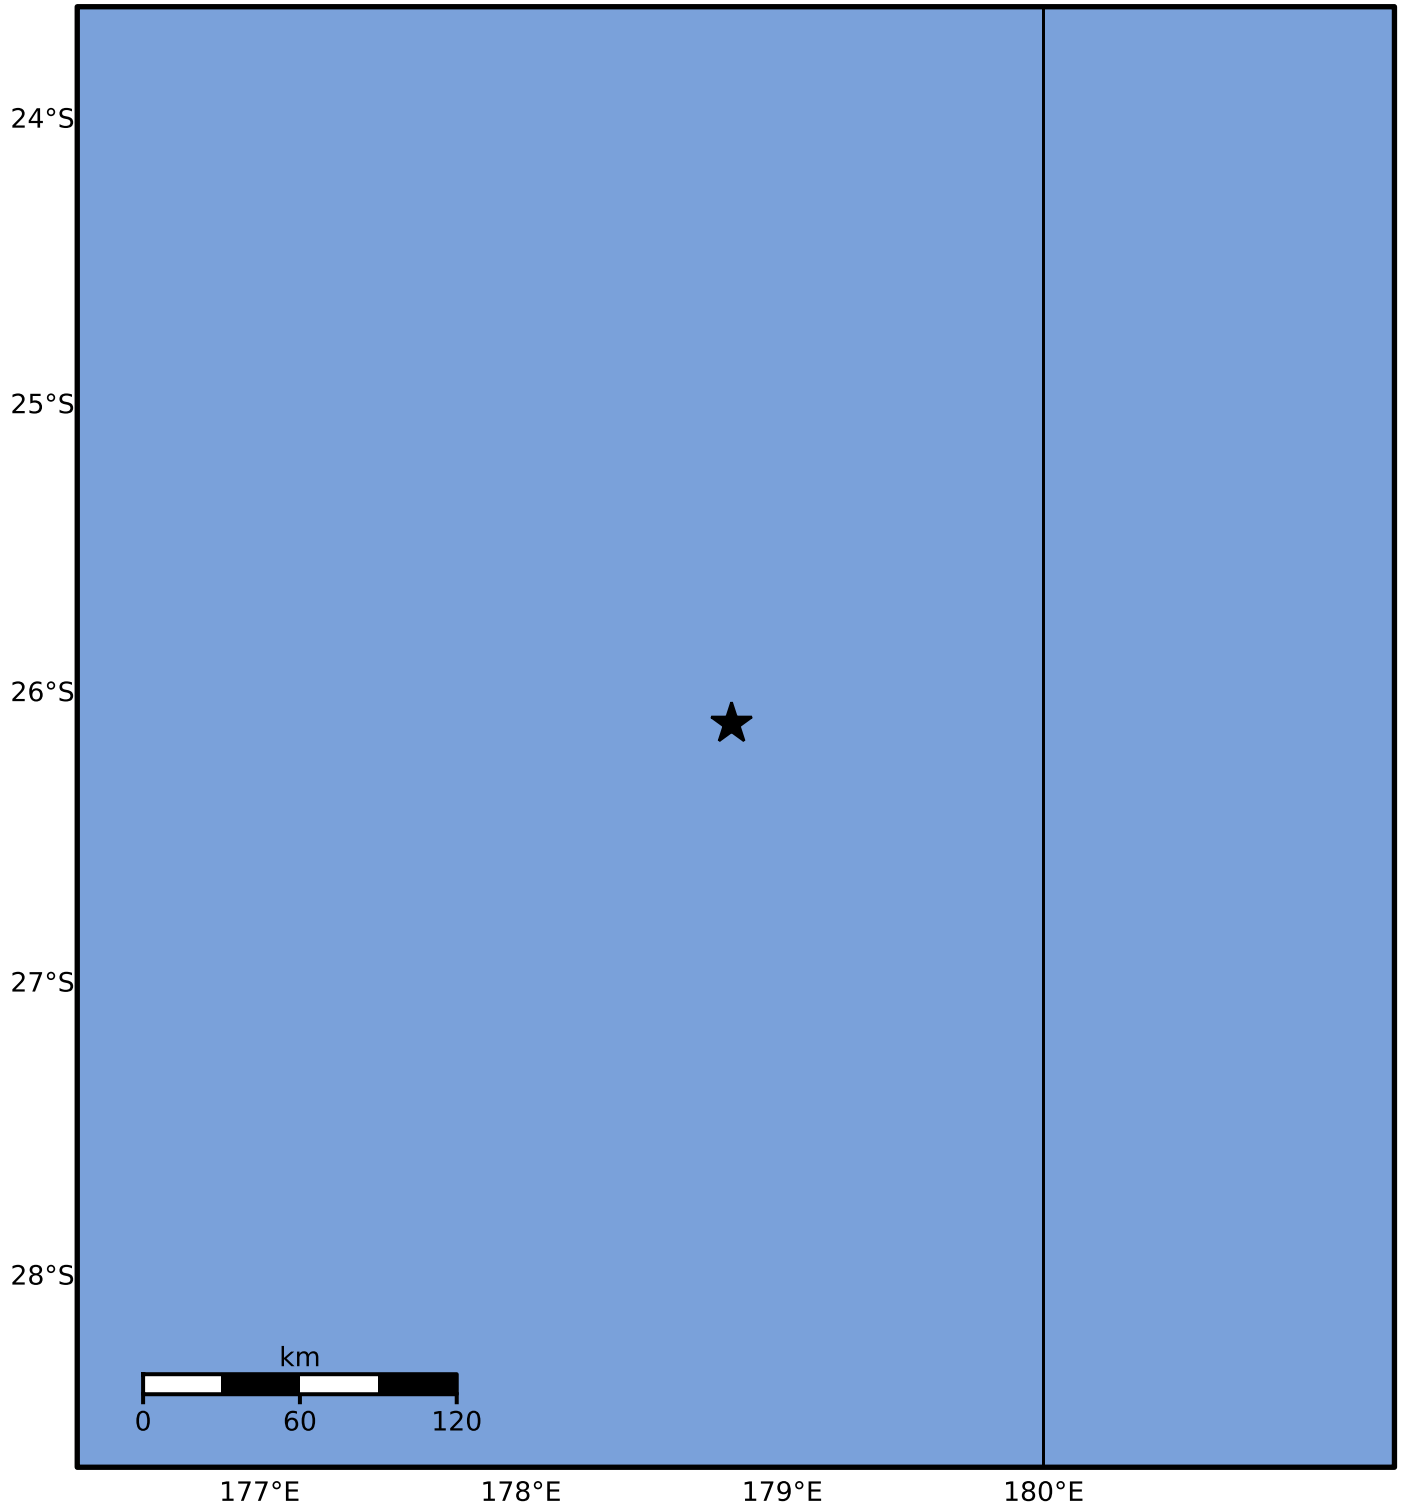

Macroseismic Intensity Map GNS Science

ShakeMap: South Fiji Basin

Nov 09, 2022 17:49:45 UTC M5.3 S26.10 E178.81 Depth: 674.5km ID:2022p845254

SHAKING	Not felt	Weak	Light	Moderate	Strong	Very strong	Severe	Violent	Extreme
DAMAGE	None	None	None	Very light	Light	Moderate	Moderate/heavy	Heavy	Very heavy
PGA(%g)	<0.0464	0.29	1.63	5.16	12.5	22.4	40.2	72.2	>129
PGV(cm/s)	<0.0215	0.125	1.04	4.31	14.5	26.4	48.3	88.4	>162
INTENSITY	I	II-III	IV	V	VI	VII	VIII	IX	X+

Scale based on Moratalla et al.(2021) and Worden et al.(2012) Version 1: Processed 2025-02-23T10:23:45Z
 Δ Seismic Instrument ○ Reported Intensity ★ Epicenter