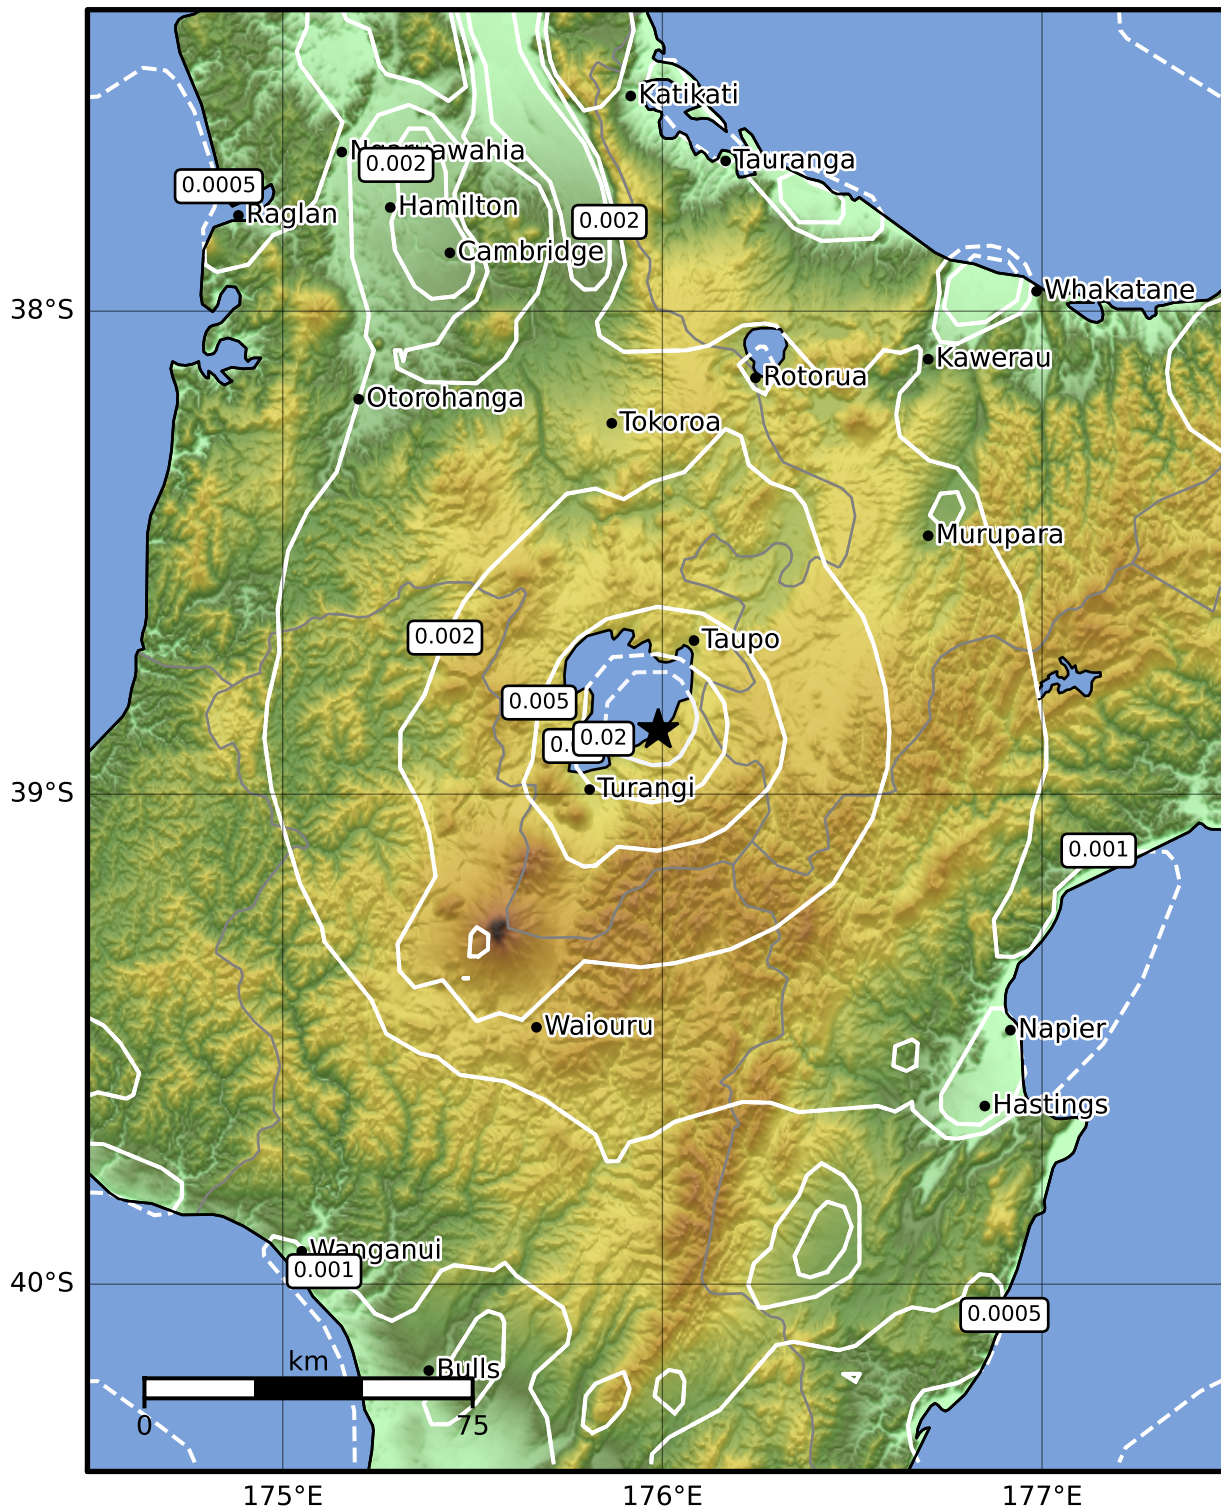

1.0 Second Peak Spectral Acceleration Map GNS Science

ShakeMap: Taupo

Nov 09, 2022 23:51:13 UTC M3.3 S38.87 E175.99 Depth: 5.0km ID:2022p845929

SA(1.0) (%g)	0.1	0.2	0.5	1	2	5	10	20	50	100	200
--------------	-----	-----	-----	---	---	---	----	----	----	-----	-----

Scale based on Moratalla et al.(2021) and Worden et al.(2012) Version 1: Processed 2022-11-10T00:03:09Z

△ Seismic Instrument ○ Reported Intensity ★ Epicenter