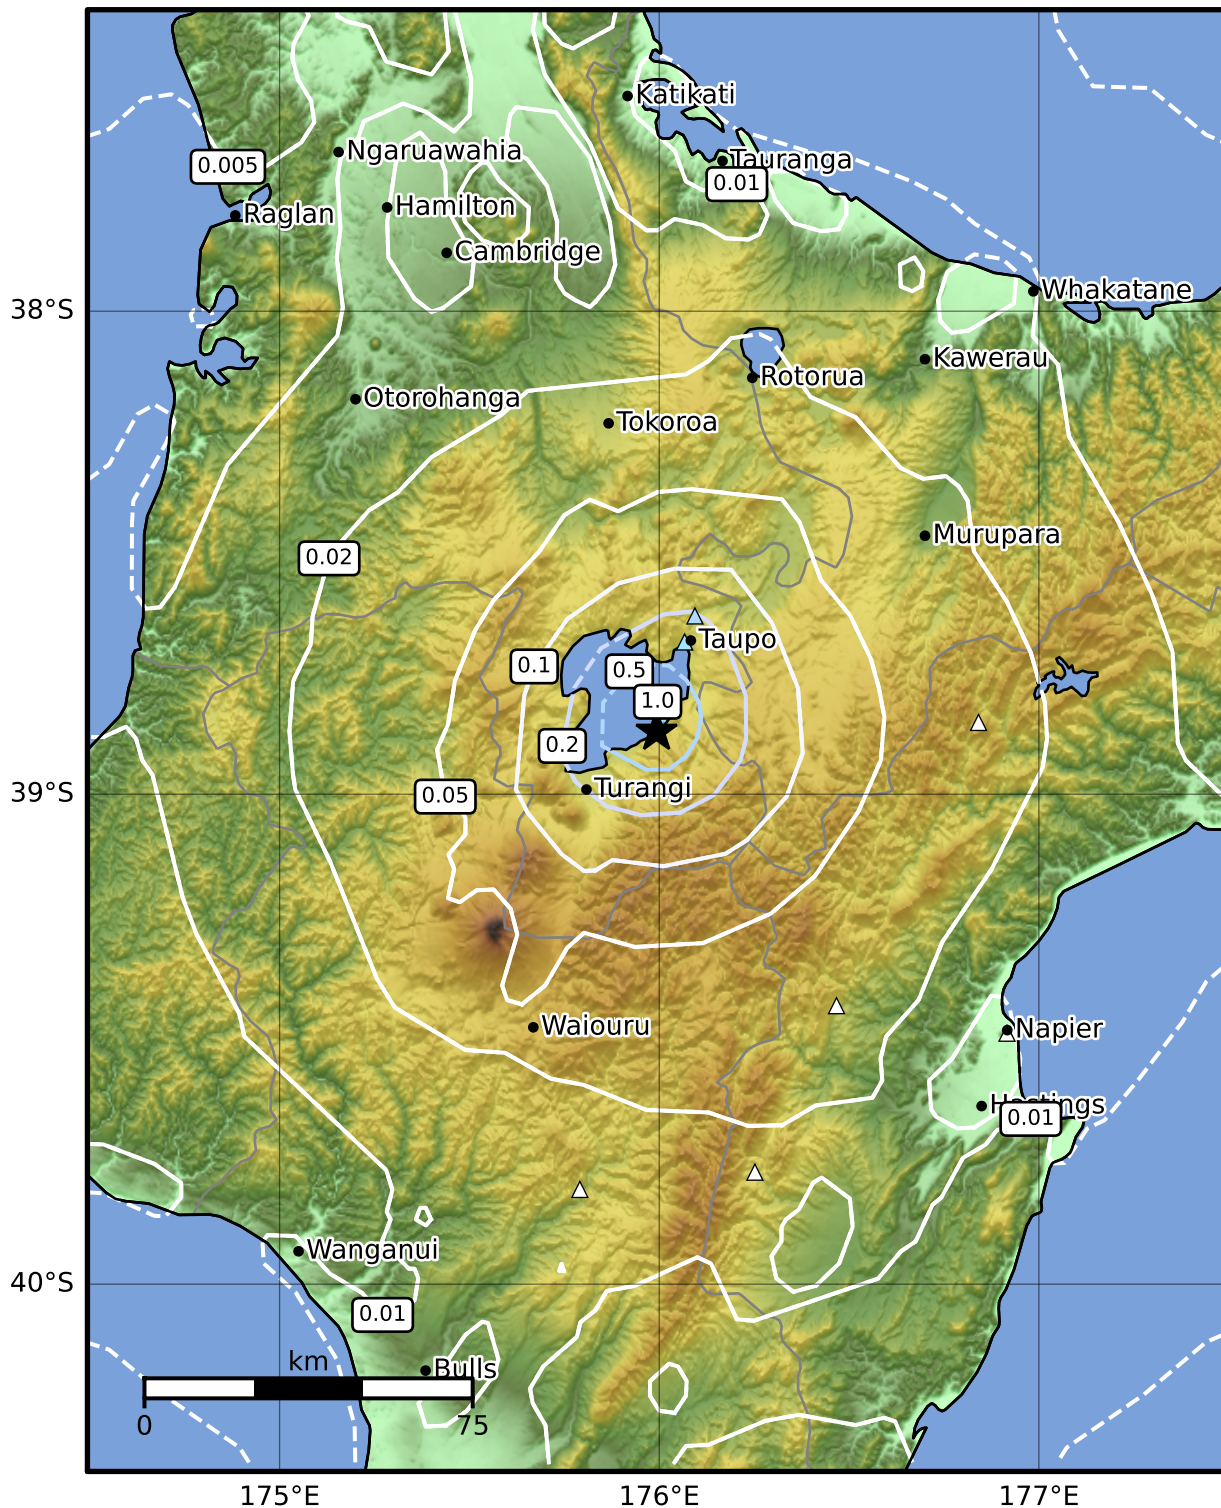

0.3 Second Peak Spectral Acceleration Map GNS Science

ShakeMap: Taupo

Nov 09, 2022 23:51:13 UTC M3.3 S38.87 E175.99 Depth: 5.0km ID:2022p845929

SA(0.3) (%g)	0.1	0.2	0.5	1	2	5	10	20	50	100	200
---------------------	------------	------------	------------	----------	----------	----------	-----------	-----------	-----------	------------	------------

Scale based on Moratalla et al.(2021) and Worden et al.(2012) Version 11: Processed 2022-11-24T23:38:27Z

△ Seismic Instrument ○ Reported Intensity ★ Epicenter