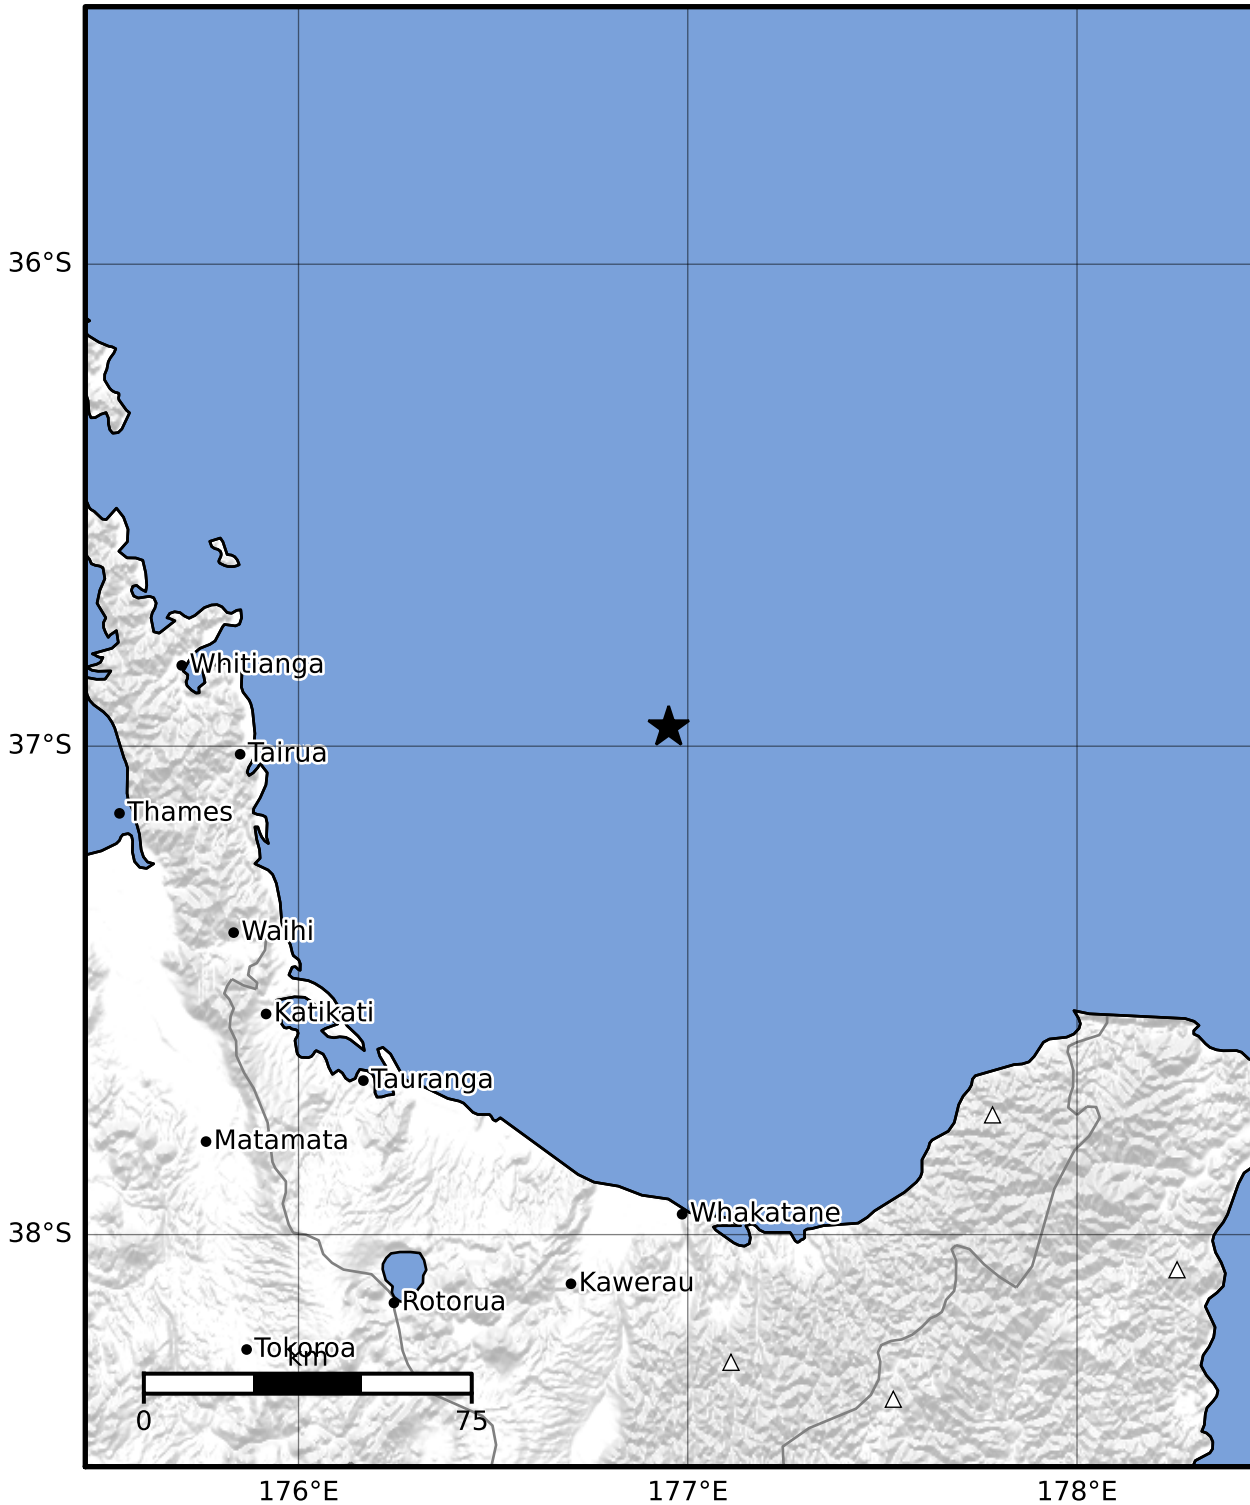

Macroseismic Intensity Map GNS Science

ShakeMap: Raukumara Plain

Nov 17, 2022 21:54:03 UTC M3.5 S36.96 E176.95 Depth: 266.3km ID:2022p867331

SHAKING	Not felt	Weak	Light	Moderate	Strong	Very strong	Severe	Violent	Extreme
DAMAGE	None	None	None	Very light	Light	Moderate	Moderate/heavy	Heavy	Very heavy
PGA(%g)	<0.0464	0.29	1.63	5.16	12.5	22.4	40.2	72.2	>129
PGV(cm/s)	<0.0215	0.125	1.04	4.31	14.5	26.4	48.3	88.4	>162
INTENSITY	I	II-III	IV	V	VI	VII	VIII	IX	X+

Scale based on Moratalla et al.(2021) and Worden et al.(2012) Version 3: Processed 2022-11-17T22:10:15Z

△ Seismic Instrument ○ Reported Intensity ★ Epicenter