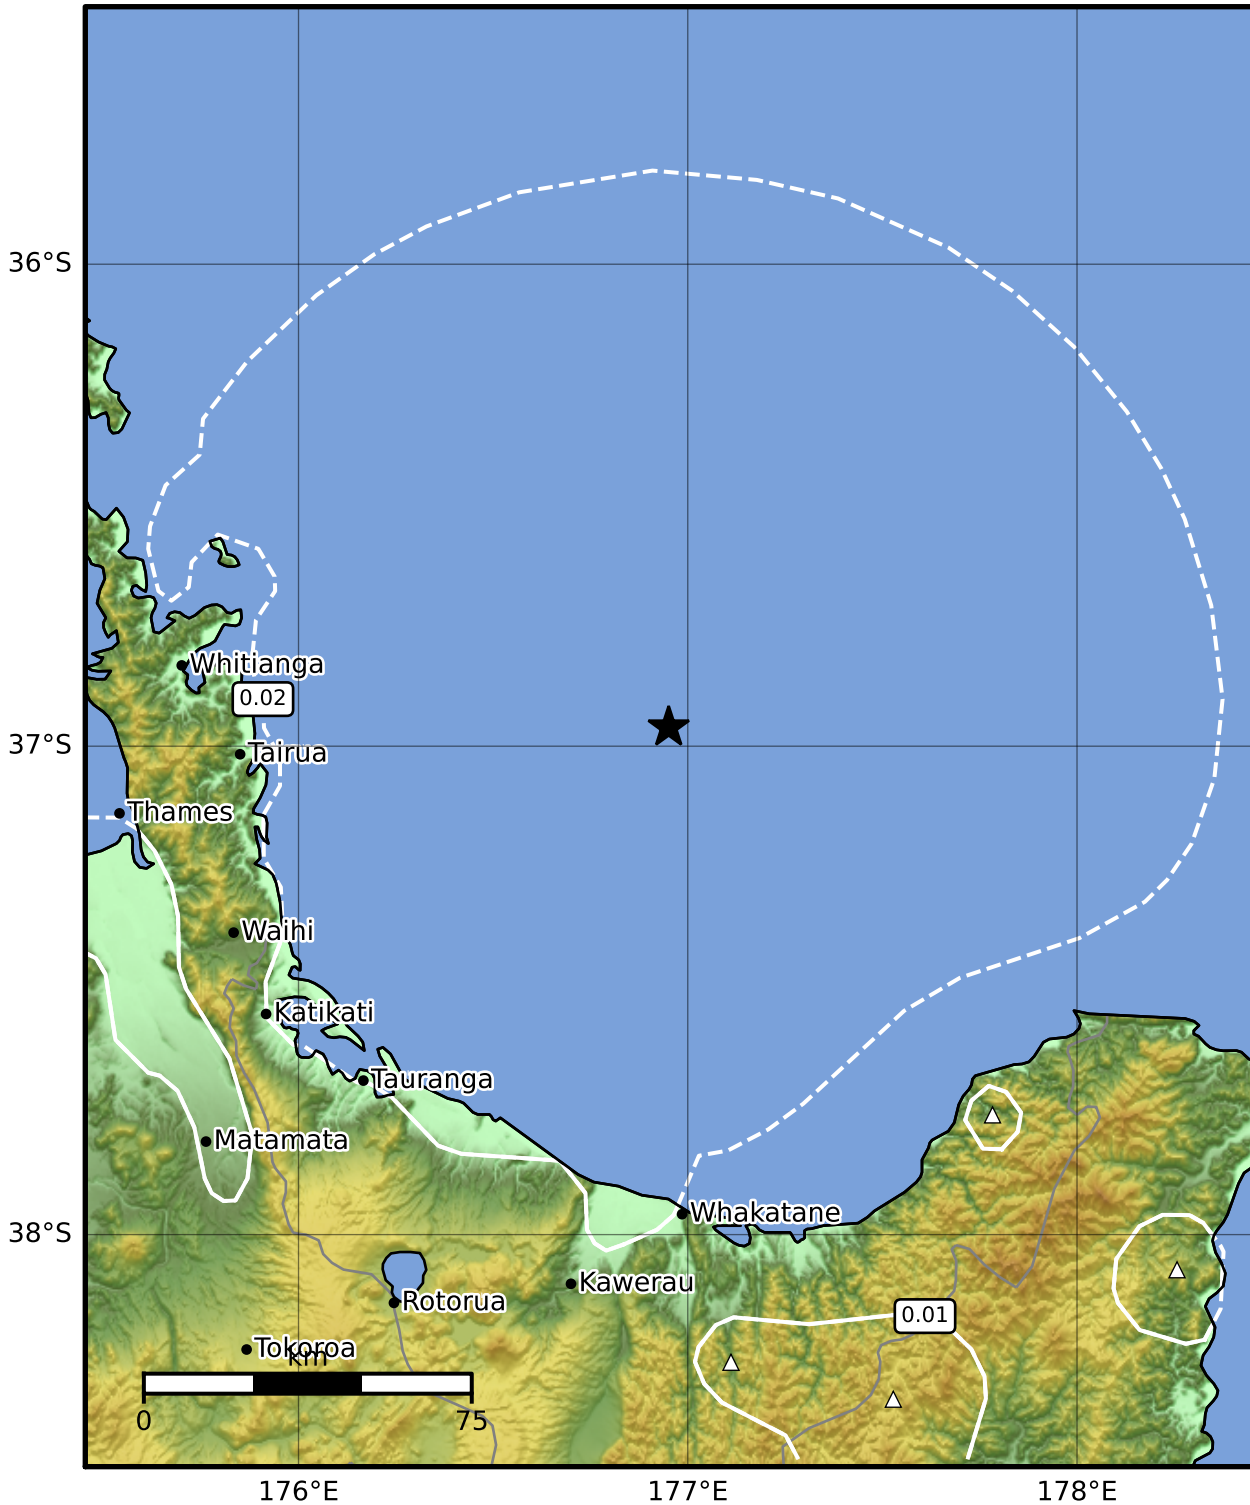

Peak Ground Acceleration Map GNS Science

ShakeMap: Raukumara Plain

Nov 17, 2022 21:54:03 UTC M3.5 S36.96 E176.95 Depth: 266.3km ID:2022p867331

PGA (%g)	0.1	0.2	0.5	1	2	5	10	20	50	100	200
----------	-----	-----	-----	---	---	---	----	----	----	-----	-----

Scale based on Moratalla et al.(2021) and Worden et al.(2012) Version 3: Processed 2022-11-17T22:10:15Z

△ Seismic Instrument ○ Reported Intensity ★ Epicenter