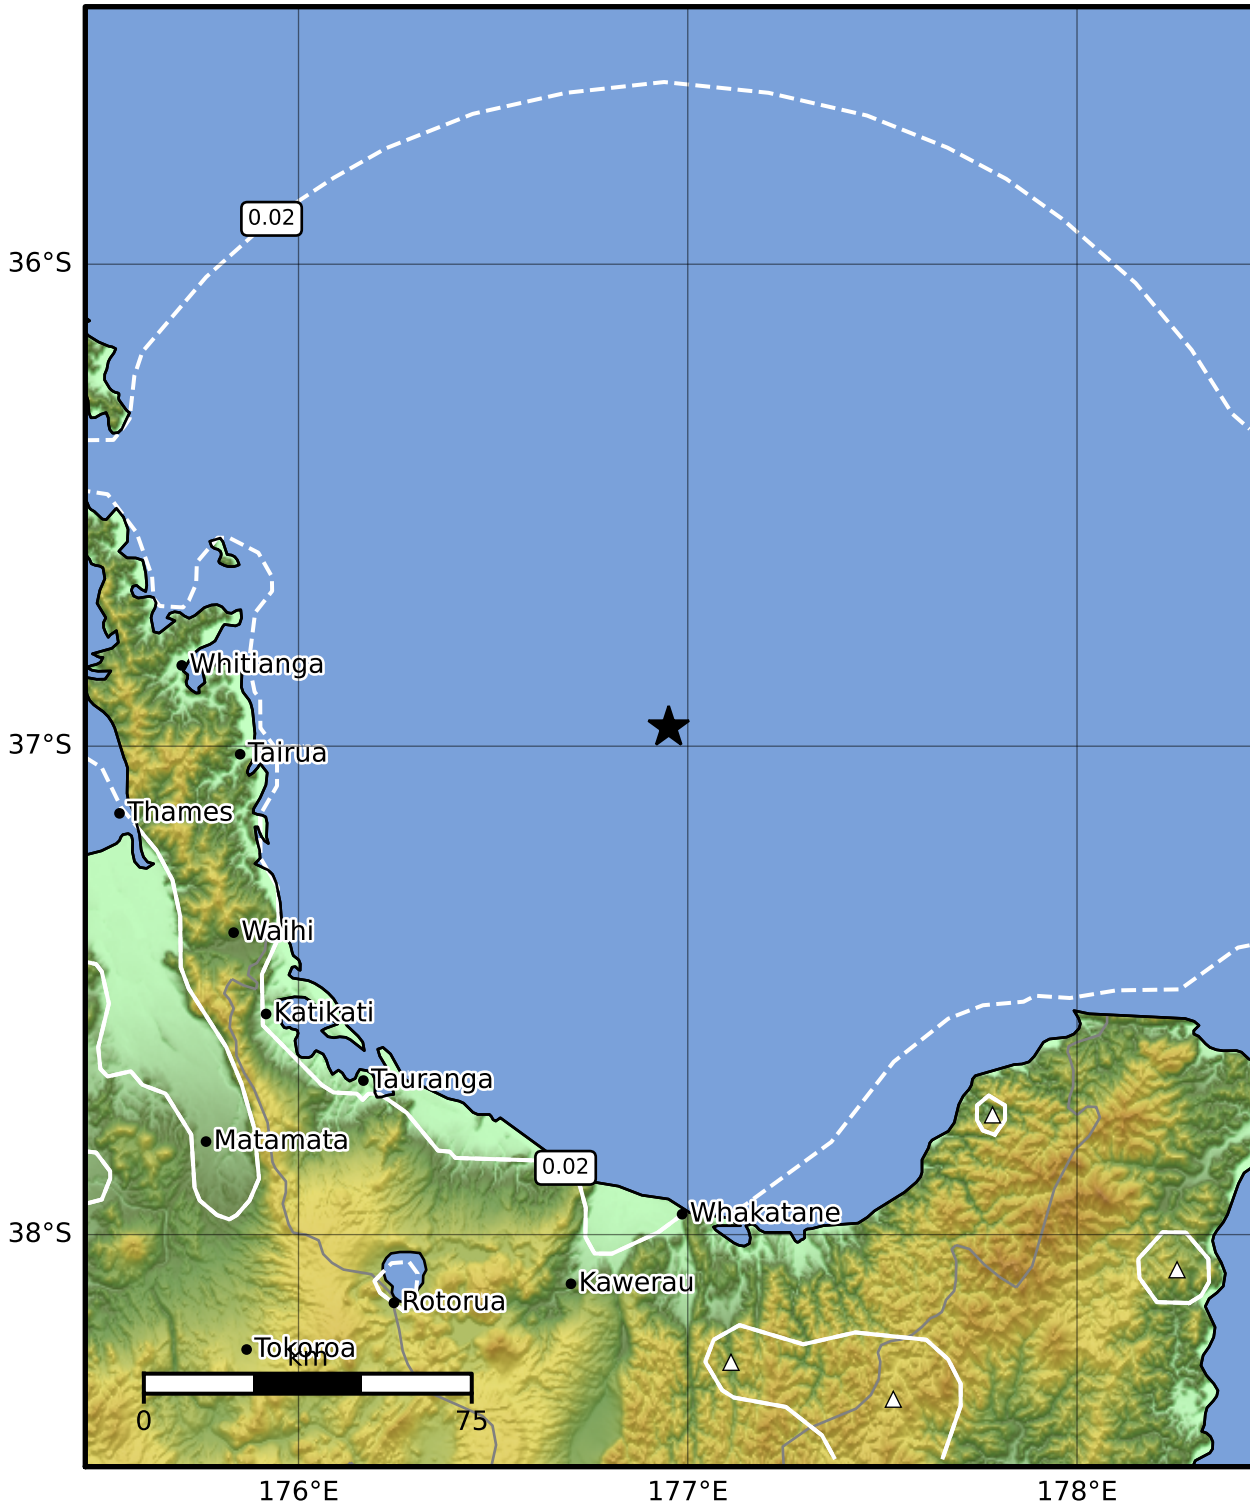

Peak Ground Acceleration Map GNS Science

ShakeMap: Raukumara Plain

Nov 17, 2022 21:54:03 UTC M3.6 S36.96 E176.95 Depth: 266.3km ID:2022p867331

PGA (%g)	0.1	0.2	0.5	1	2	5	10	20	50	100	200
----------	-----	-----	-----	---	---	---	----	----	----	-----	-----

Scale based on Moratalla et al.(2021) and Worden et al.(2012) Version 6: Processed 2022-11-17T22:26:37Z

△ Seismic Instrument ○ Reported Intensity ★ Epicenter