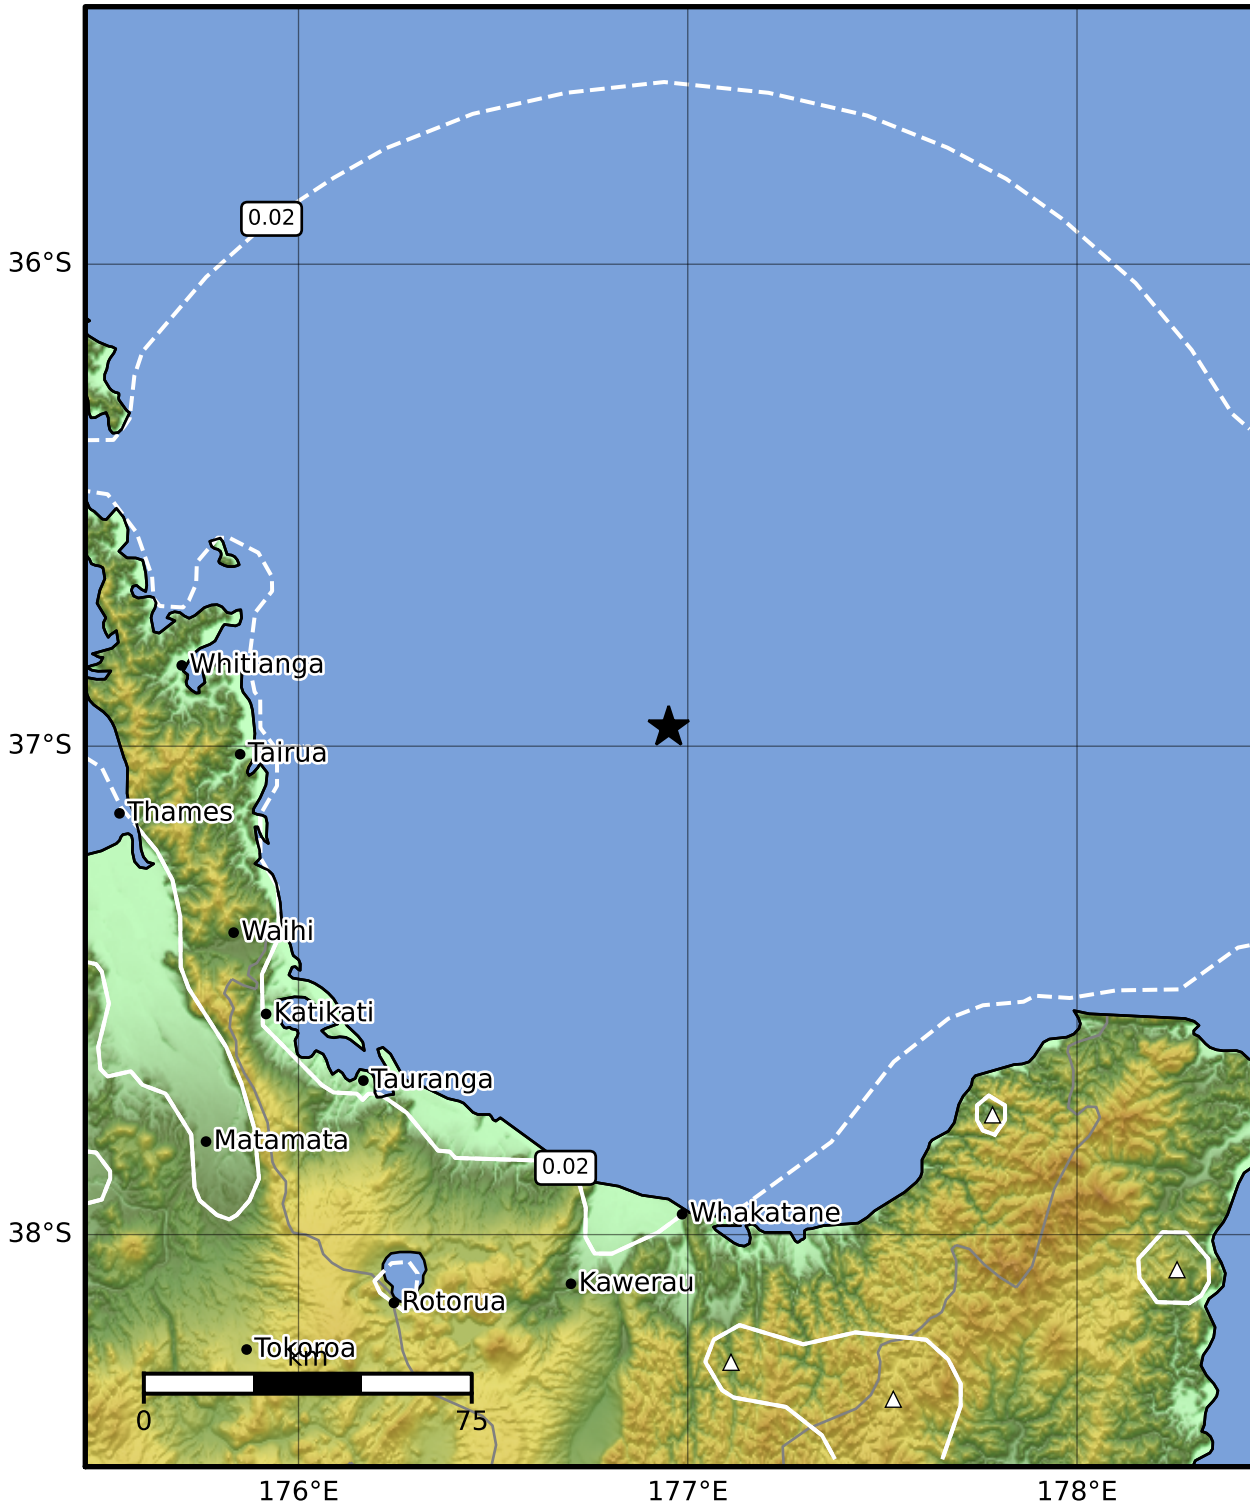

Peak Ground Acceleration Map GNS Science

ShakeMap: Raukumara Plain

Nov 17, 2022 21:54:03 UTC M3.6 S36.96 E176.95 Depth: 266.3km ID:2022p867331

PGA (%g)	0.1	0.2	0.5	1	2	5	10	20	50	100	200
----------	-----	-----	-----	---	---	---	----	----	----	-----	-----

Scale based on Moratalla et al.(2021) and Worden et al.(2012) Version 8: Processed 2022-11-17T22:54:45Z

△ Seismic Instrument ○ Reported Intensity ★ Epicenter