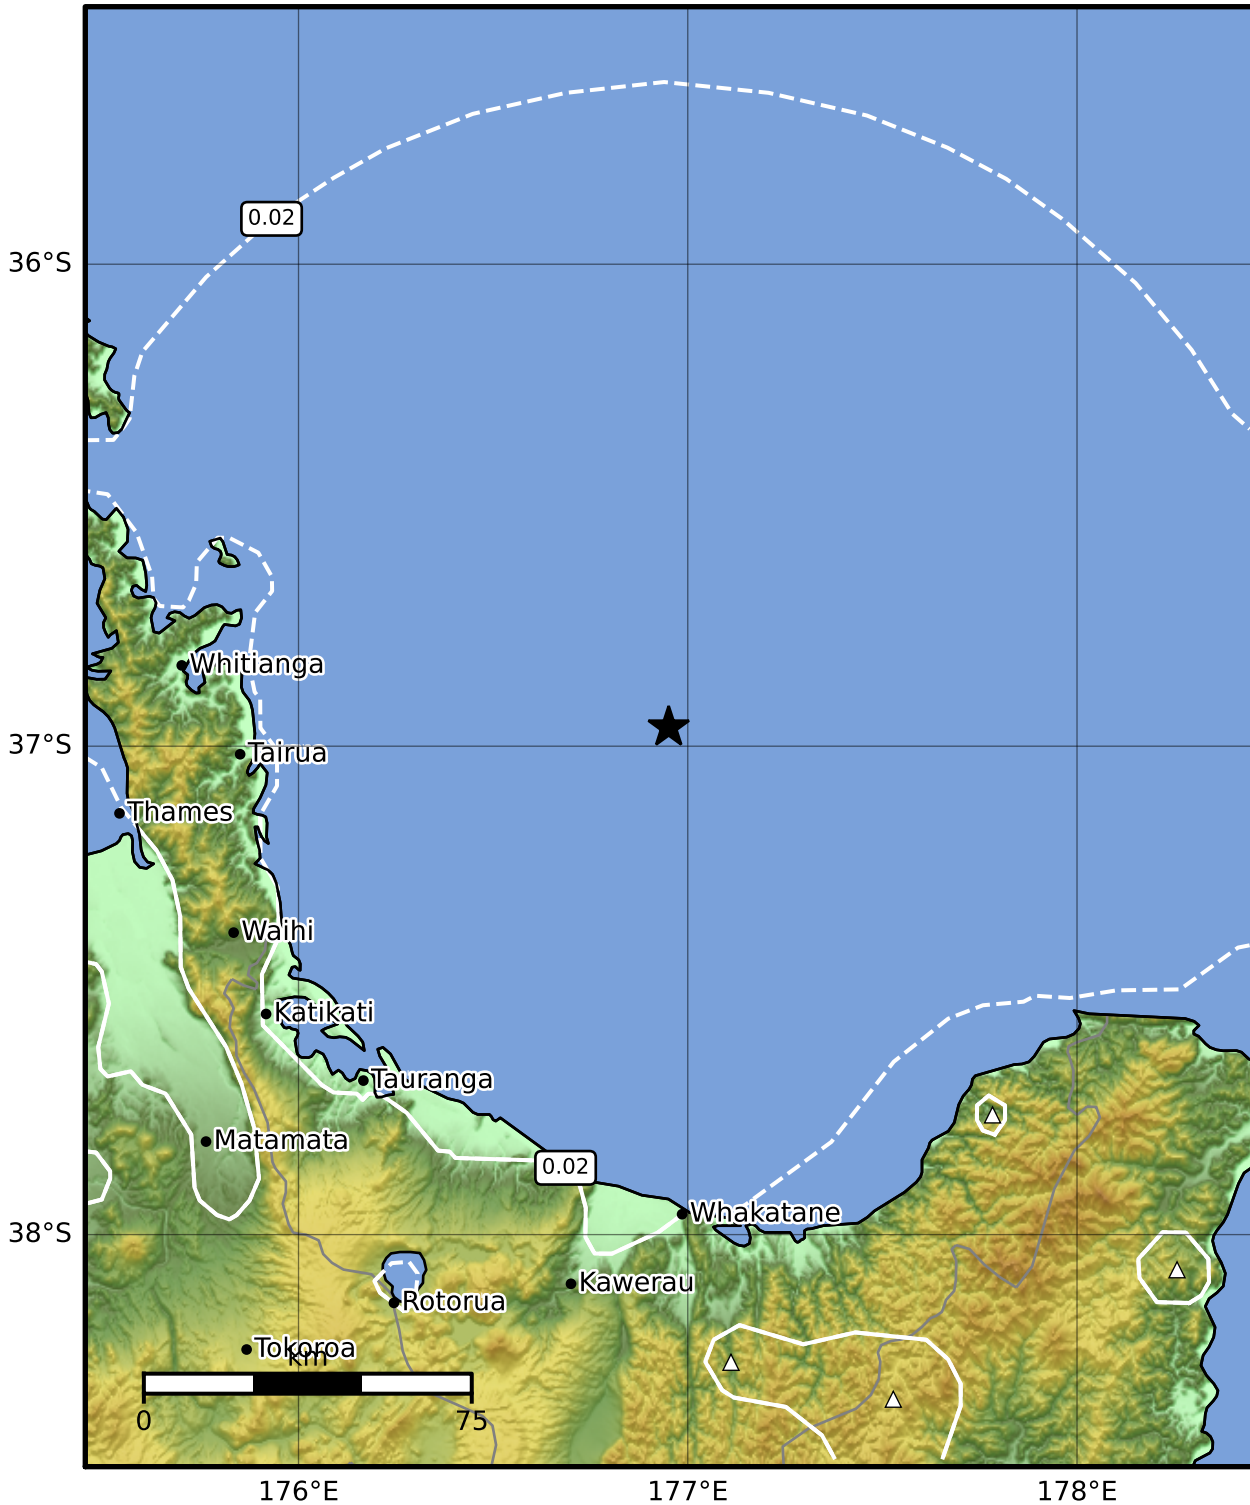

Peak Ground Acceleration Map GNS Science

ShakeMap: Raukumara Plain

Nov 17, 2022 21:54:03 UTC M3.6 S36.96 E176.95 Depth: 266.3km ID:2022p867331

PGA (%g)	0.1	0.2	0.5	1	2	5	10	20	50	100	200
----------	-----	-----	-----	---	---	---	----	----	----	-----	-----

Scale based on Moratalla et al.(2021) and Worden et al.(2012) Version 9: Processed 2022-11-17T23:54:43Z

△ Seismic Instrument ○ Reported Intensity ★ Epicenter