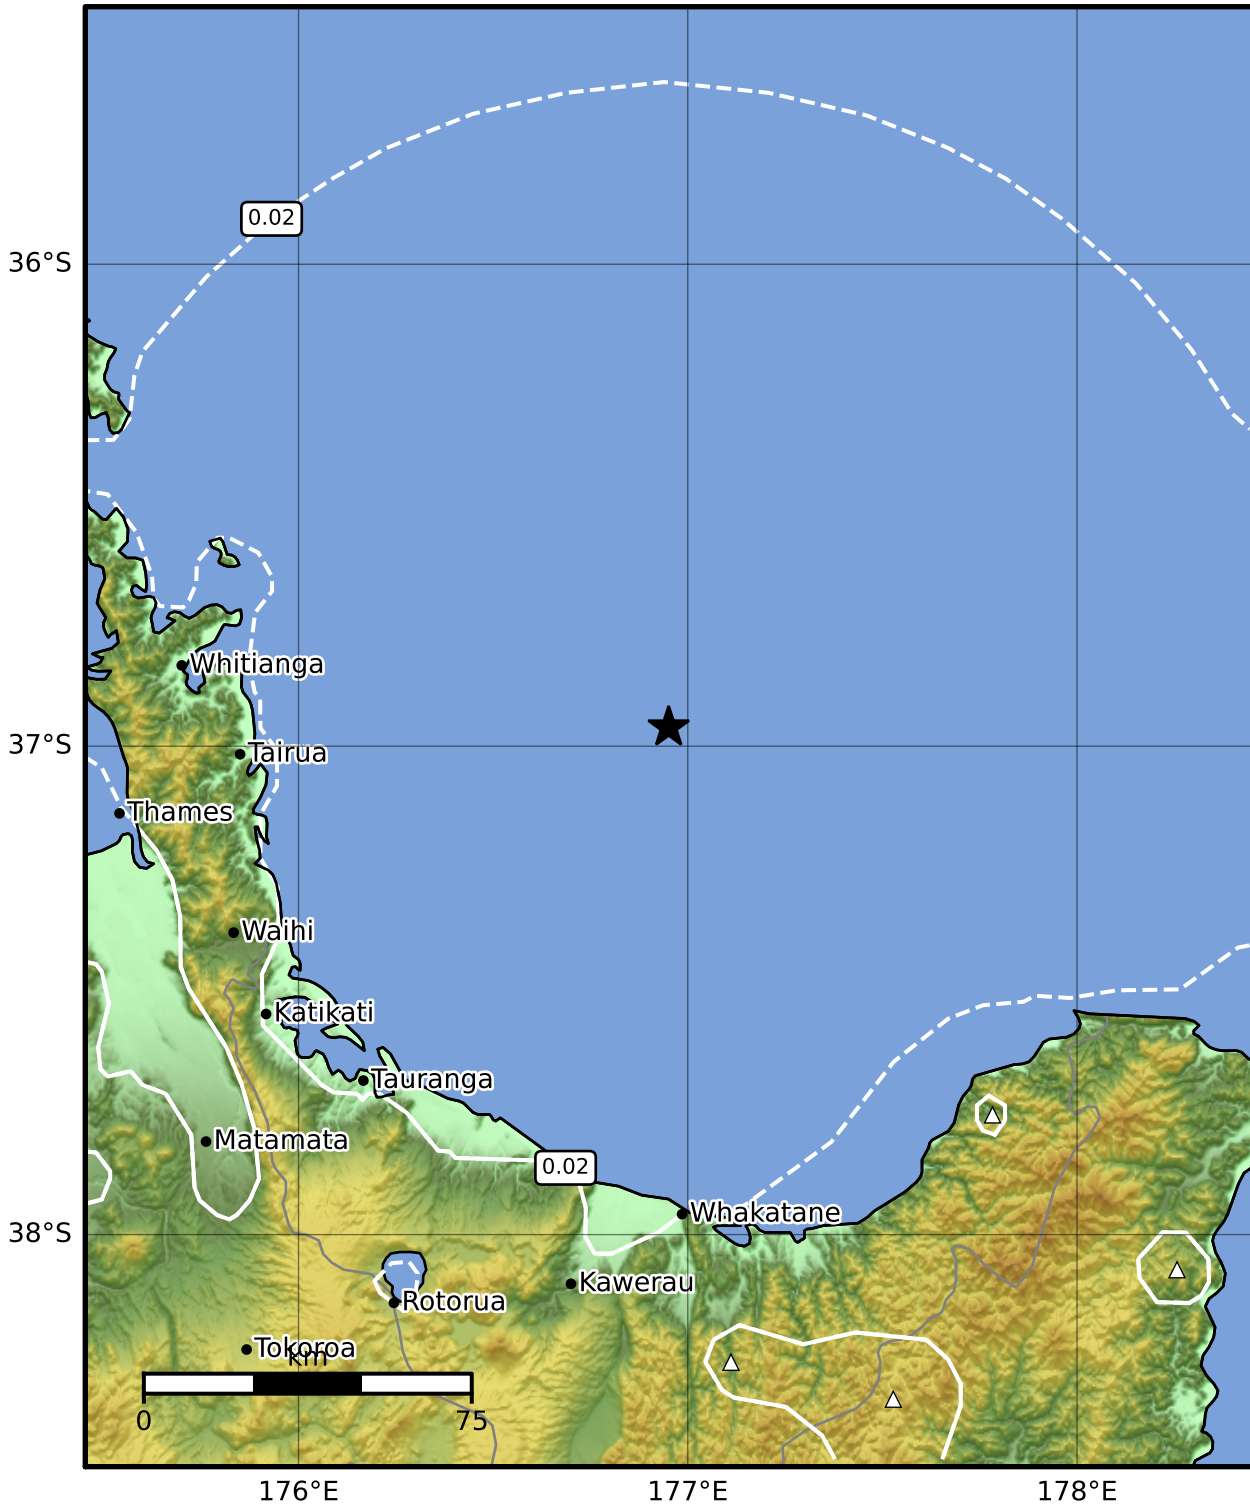

Peak Ground Acceleration Map GNS Science

ShakeMap: Raukumara Plain

Nov 17, 2022 21:54:03 UTC M3.6 S36.96 E176.95 Depth: 266.3km ID:2022p867331

PGA (%g)	0.1	0.2	0.5	1	2	5	10	20	50	100	200
----------	-----	-----	-----	---	---	---	----	----	----	-----	-----

Scale based on Moratalla et al.(2021) and Worden et al.(2012) Version 10: Processed 2022-11-18T00:54:43Z

△ Seismic Instrument ○ Reported Intensity ★ Epicenter