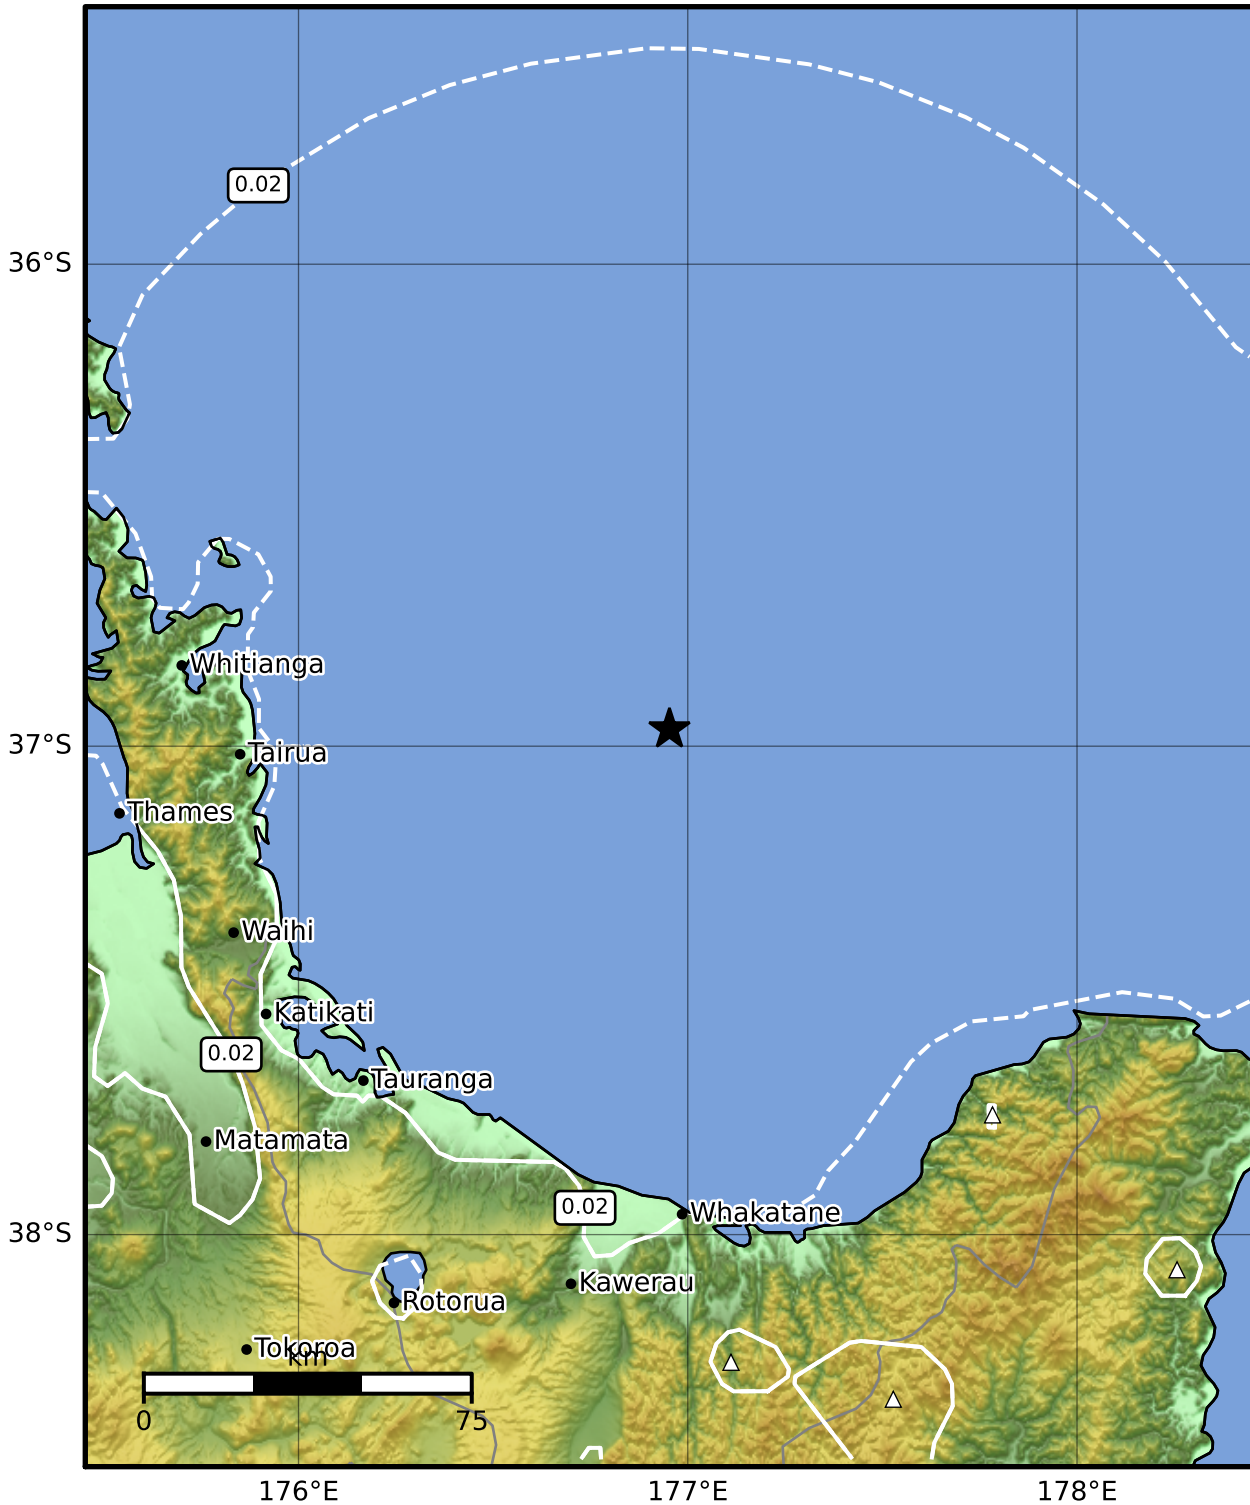

Peak Ground Acceleration Map GNS Science

ShakeMap: Raukumara Plain

Nov 17, 2022 21:54:03 UTC M3.6 S36.97 E176.95 Depth: 261.6km ID:2022p867331

PGA (%g)	0.1	0.2	0.5	1	2	5	10	20	50	100	200
----------	-----	-----	-----	---	---	---	----	----	----	-----	-----

Scale based on Moratalla et al.(2021) and Worden et al.(2012) Version 13: Processed 2022-12-06T00:53:07Z

△ Seismic Instrument ○ Reported Intensity ★ Epicenter