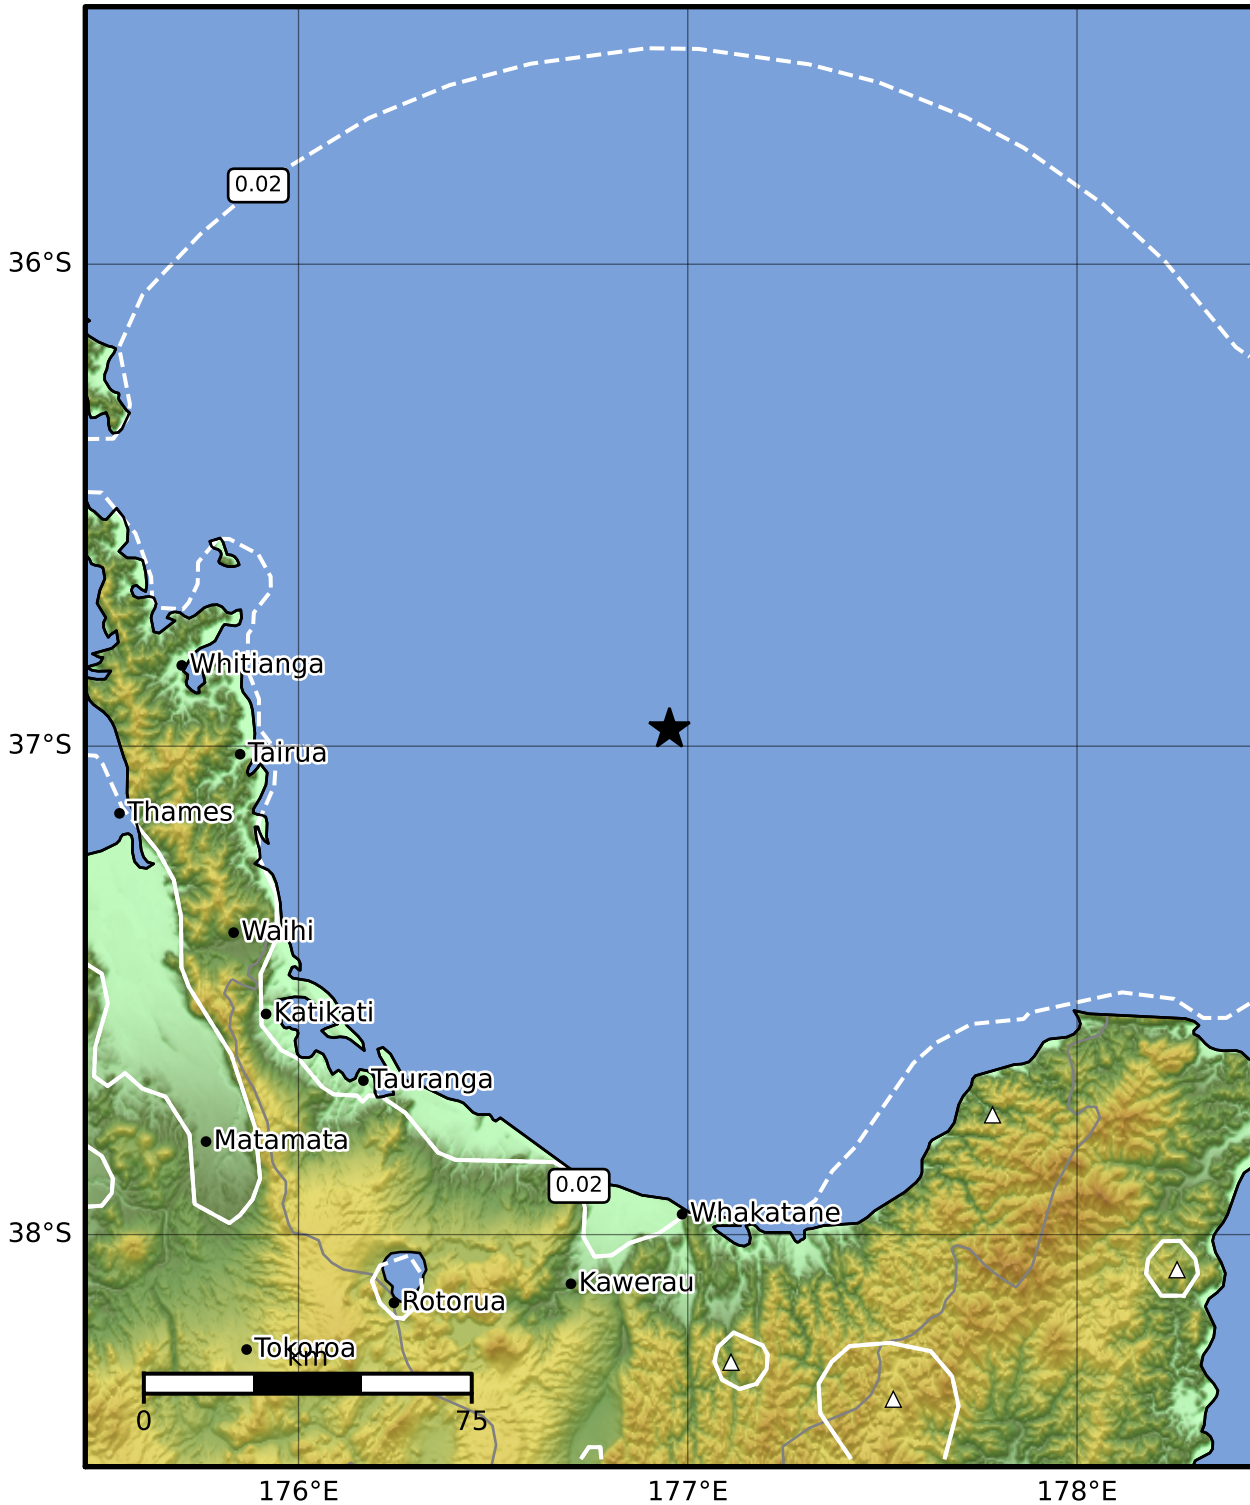

Peak Ground Acceleration Map GNS Science

ShakeMap: Raukumara Plain

Nov 17, 2022 21:54:03 UTC M3.6 S36.97 E176.95 Depth: 261.6km ID:2022p867331

PGA (%g)	0.1	0.2	0.5	1	2	5	10	20	50	100	200
----------	-----	-----	-----	---	---	---	----	----	----	-----	-----

Scale based on Moratalla et al.(2021) and Worden et al.(2012) Version 14: Processed 2022-12-06T00:58:39Z

△ Seismic Instrument ○ Reported Intensity ★ Epicenter