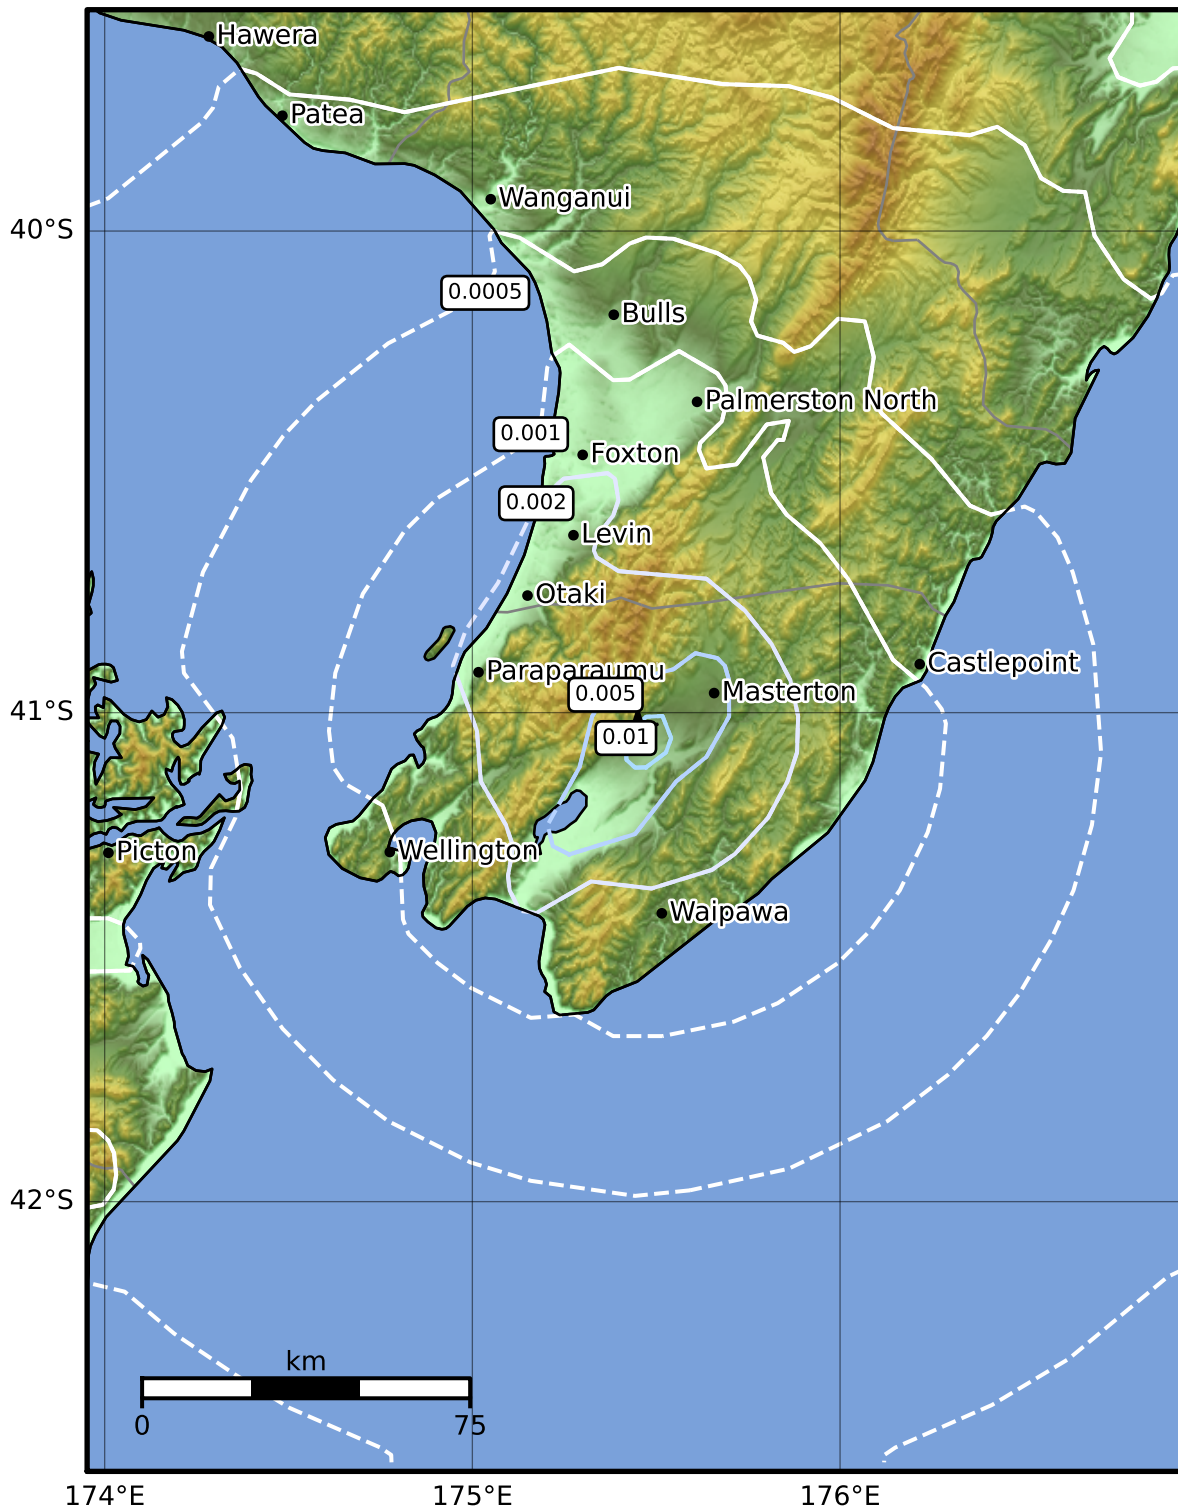

3.0 Second Peak Spectral Acceleration Map GNS Science

ShakeMap: Wairarapa

Nov 19, 2022 09:32:42 UTC M3.8 S41.04 E175.45 Depth: 21.2km ID:2022p871345

Scale based on Moratalla et al.(2021) and Worden et al.(2012) Version 1: Processed 2022-11-19T10:16:15Z

△ Seismic Instrument ○ Reported Intensity ★ Epicenter