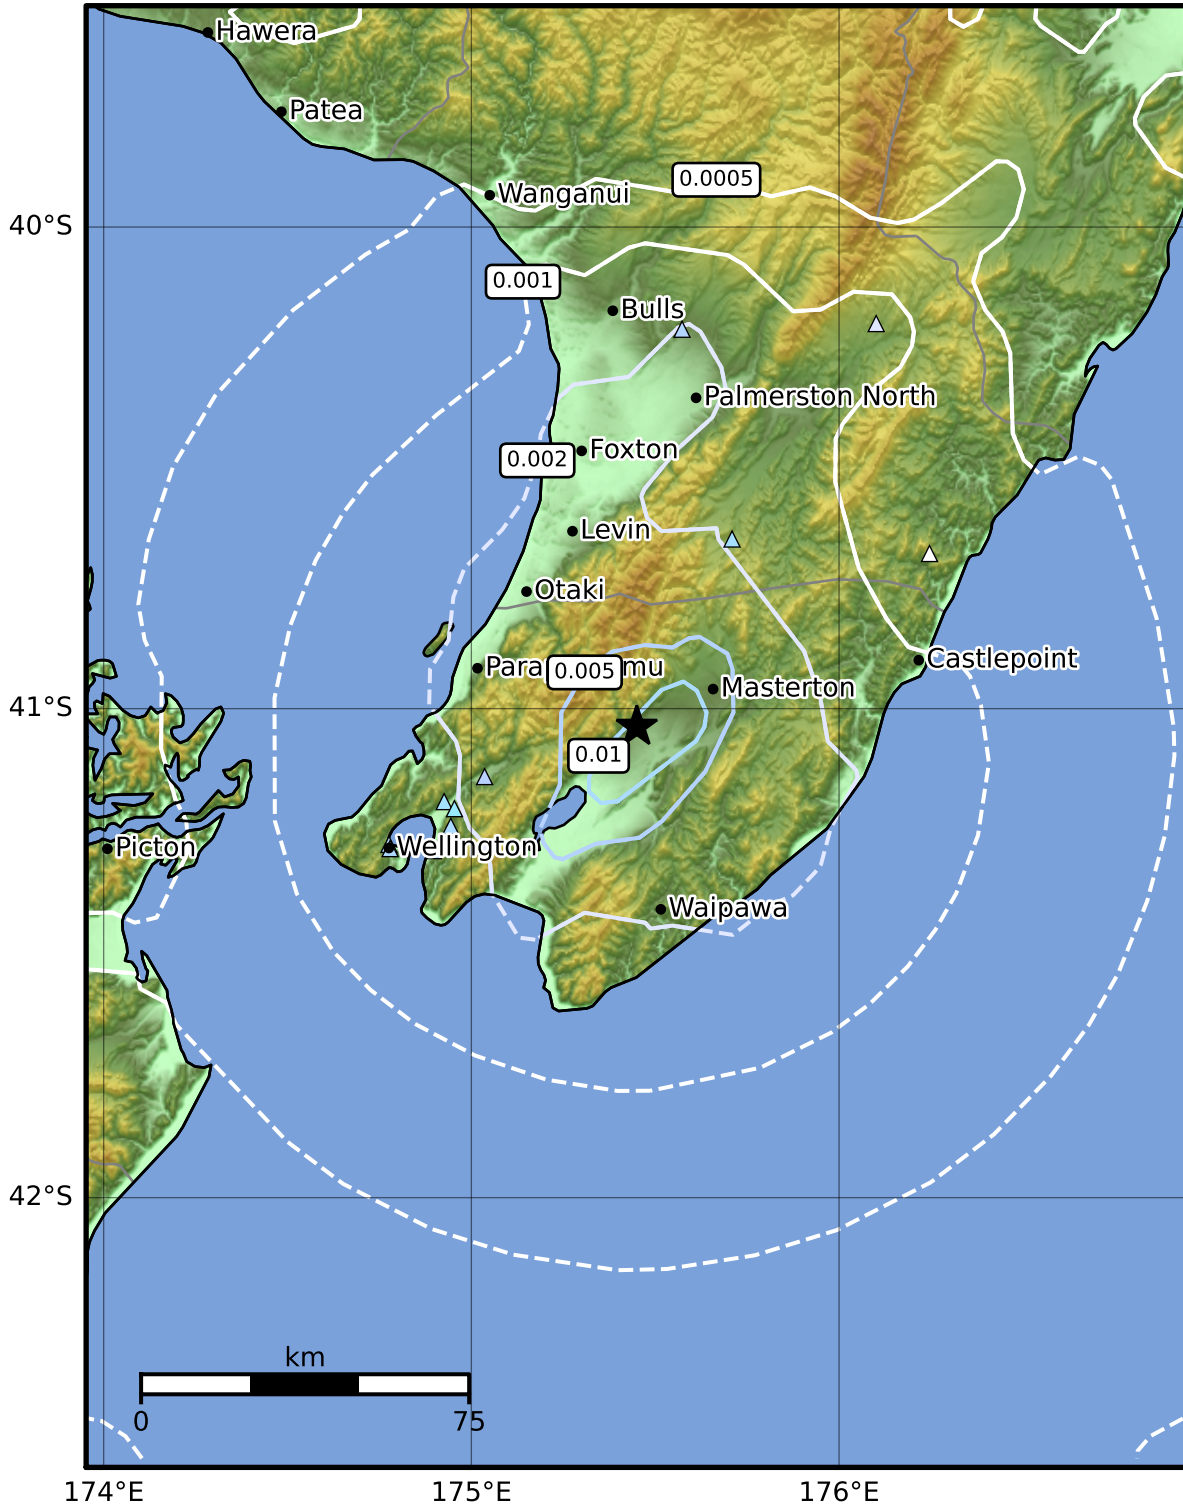

3.0 Second Peak Spectral Acceleration Map GNS Science

ShakeMap: Wairarapa

Nov 19, 2022 09:32:42 UTC M3.8 S41.04 E175.45 Depth: 21.2km ID:2022p871345

Scale based on Moratalla et al.(2021) and Worden et al.(2012) Version 3: Processed 2022-11-19T10:33:28Z

△ Seismic Instrument ○ Reported Intensity ★ Epicenter