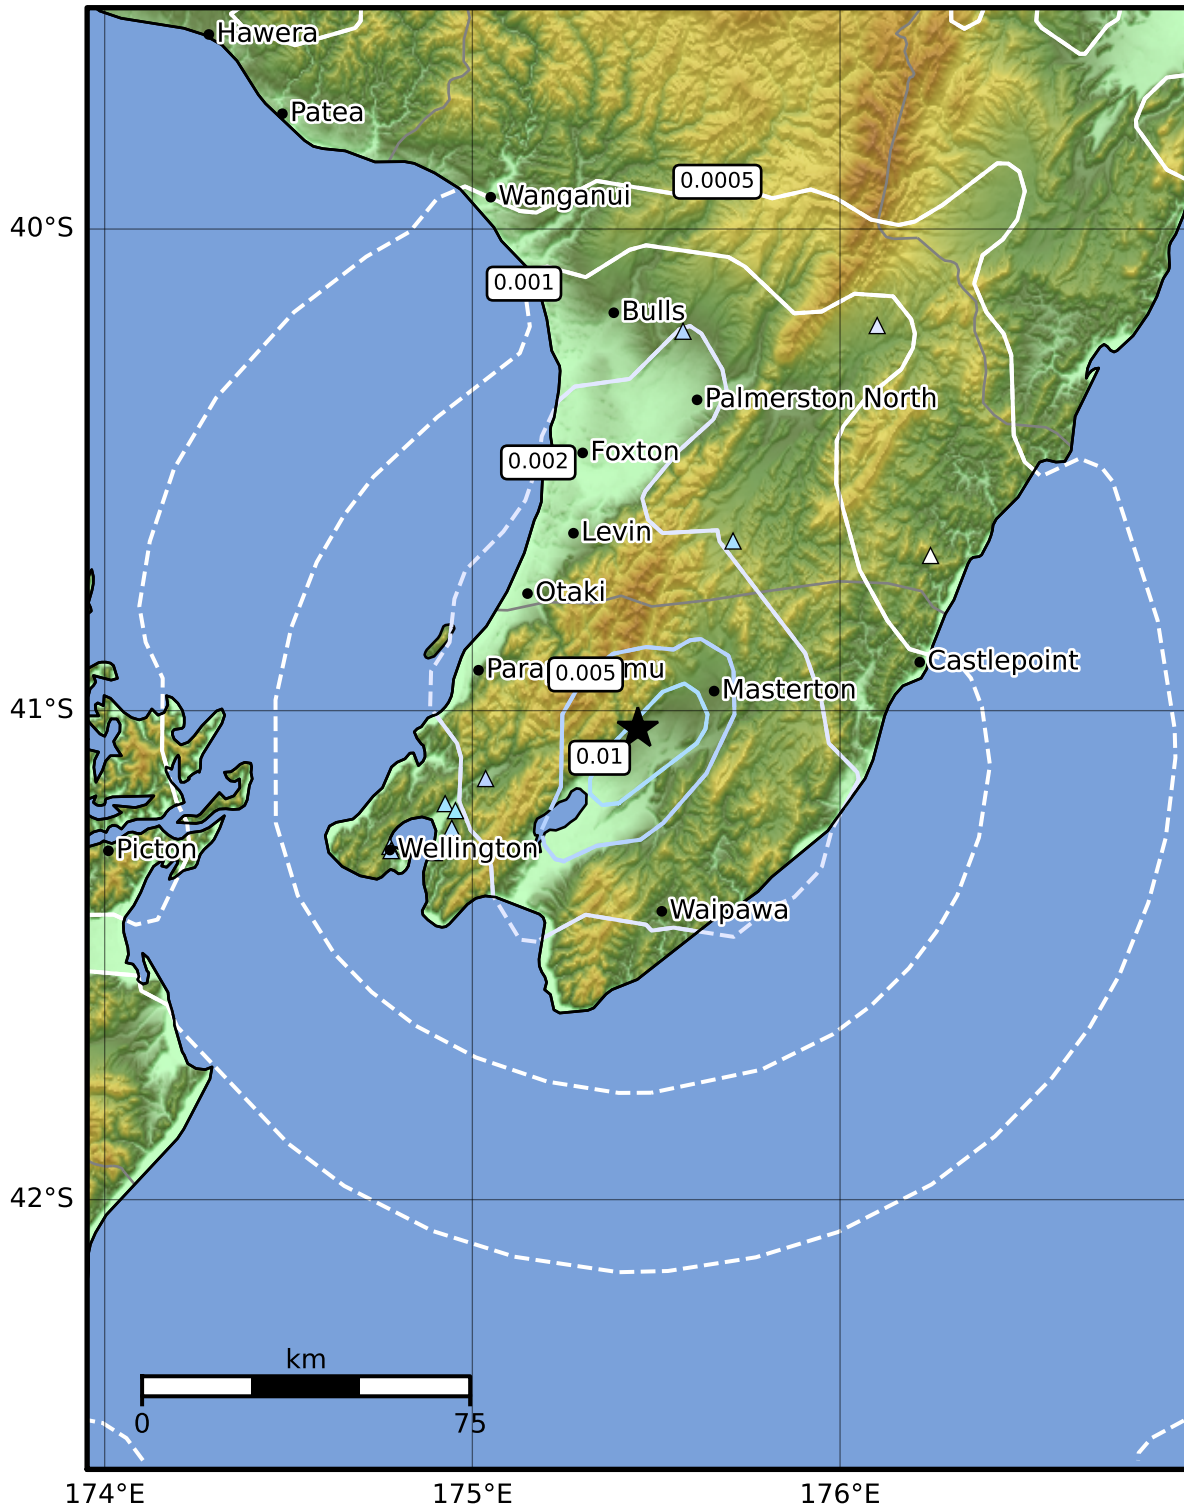

3.0 Second Peak Spectral Acceleration Map GNS Science

ShakeMap: Wairarapa

Nov 19, 2022 09:32:42 UTC M3.8 S41.04 E175.45 Depth: 21.2km ID:2022p871345

Scale based on Moratalla et al.(2021) and Worden et al.(2012) Version 4: Processed 2022-11-19T11:33:28Z

△ Seismic Instrument ○ Reported Intensity ★ Epicenter