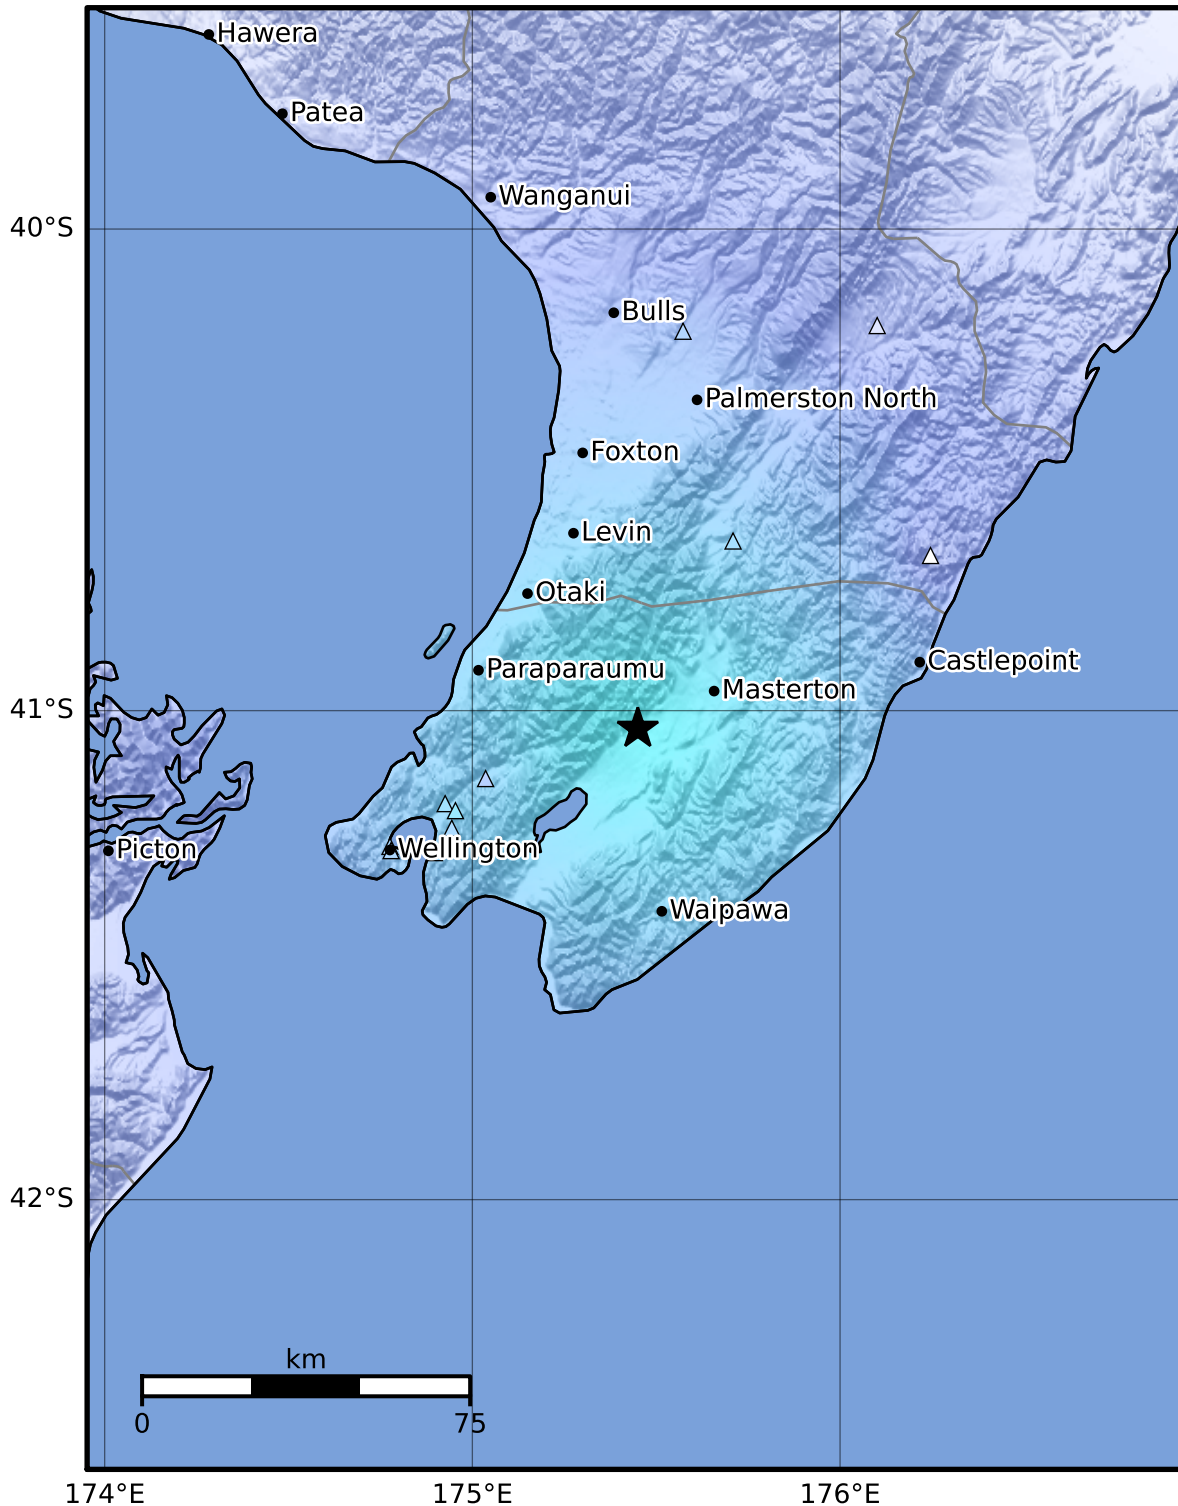

Macroseismic Intensity Map GNS Science

ShakeMap: Wairarapa

Nov 19, 2022 09:32:42 UTC M3.8 S41.04 E175.45 Depth: 21.2km ID:2022p871345

SHAKING	Not felt	Weak	Light	Moderate	Strong	Very strong	Severe	Violent	Extreme
DAMAGE	None	None	None	Very light	Light	Moderate	Moderate/heavy	Heavy	Very heavy
PGA(%g)	<0.0464	0.29	1.63	5.16	12.5	22.4	40.2	72.2	>129
PGV(cm/s)	<0.0215	0.125	1.04	4.31	14.5	26.4	48.3	88.4	>162
INTENSITY	I	II-III	IV	V	VI	VII	VIII	IX	X+

Scale based on Moratalla et al.(2021) and Worden et al.(2012) Version 5: Processed 2022-11-19T12:33:31Z

△ Seismic Instrument ○ Reported Intensity

★ Epicenter