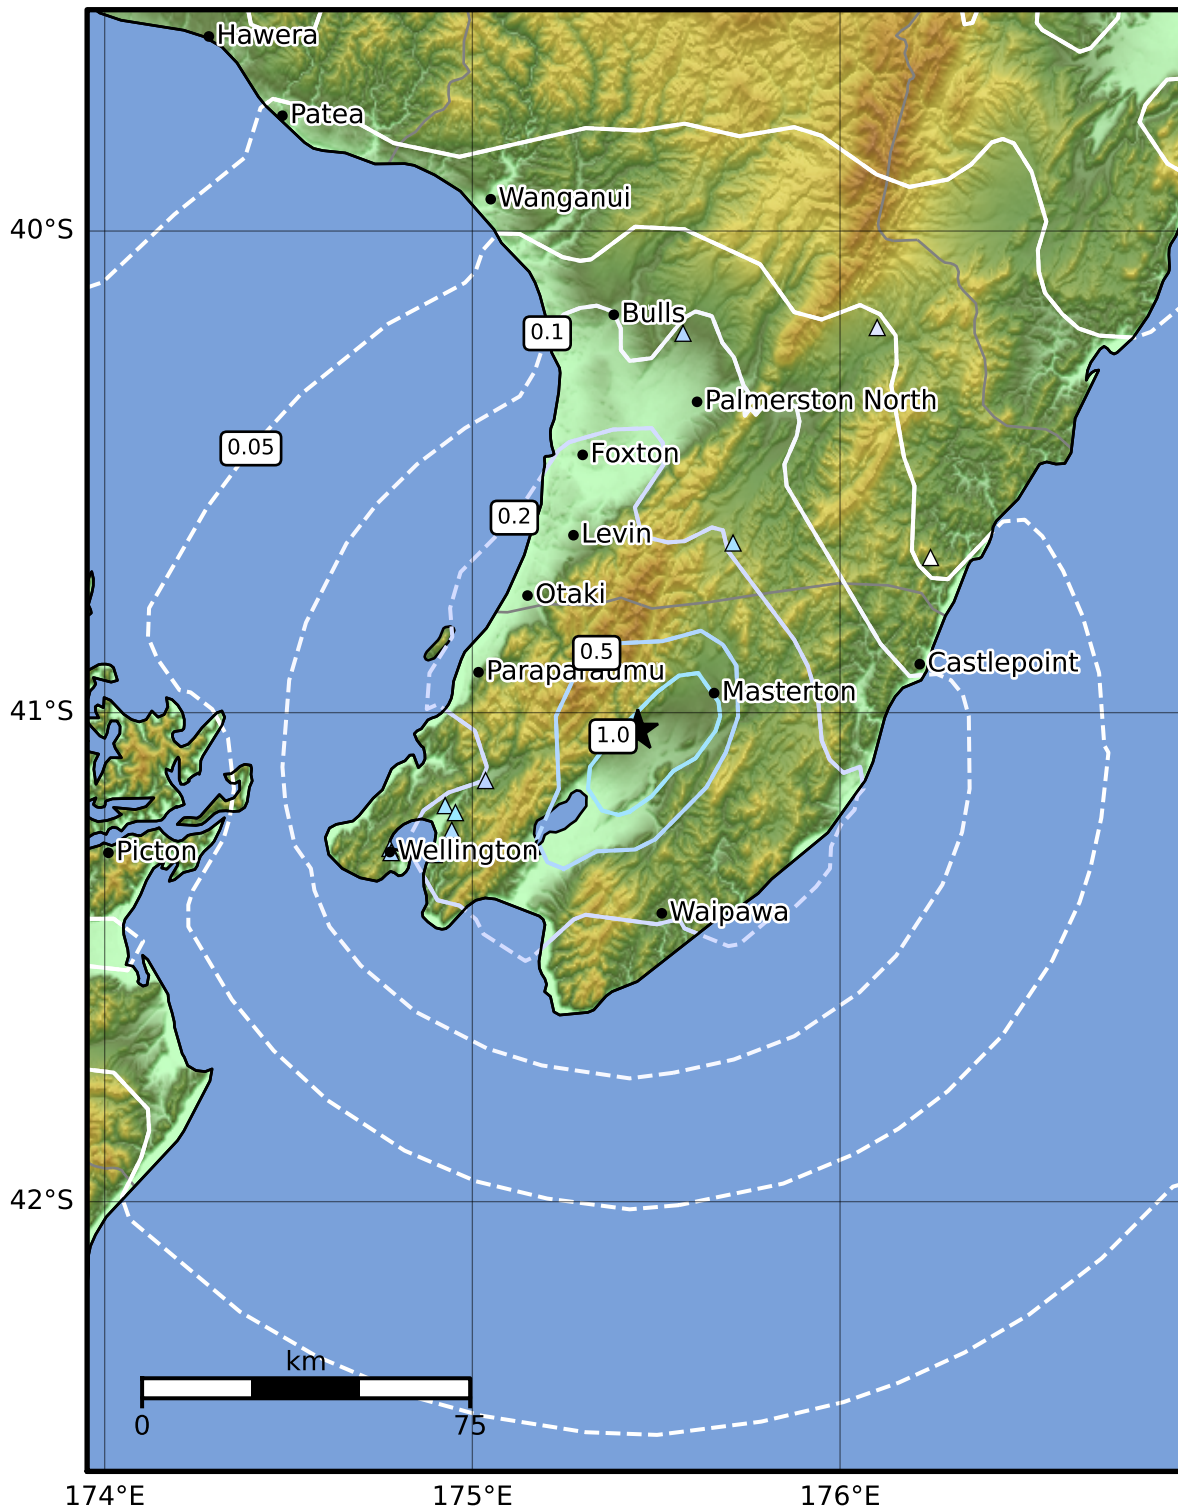

0.3 Second Peak Spectral Acceleration Map GNS Science

ShakeMap: Wairarapa

Nov 19, 2022 09:32:42 UTC M3.8 S41.04 E175.45 Depth: 21.2km ID:2022p871345

SA(0.3) (%g)	0.1	0.2	0.5	1	2	5	10	20	50	100	200
---------------------	------------	------------	------------	----------	----------	----------	-----------	-----------	-----------	------------	------------

Scale based on Moratalla et al.(2021) and Worden et al.(2012) Version 6: Processed 2022-11-19T15:33:27Z

△ Seismic Instrument ○ Reported Intensity ★ Epicenter