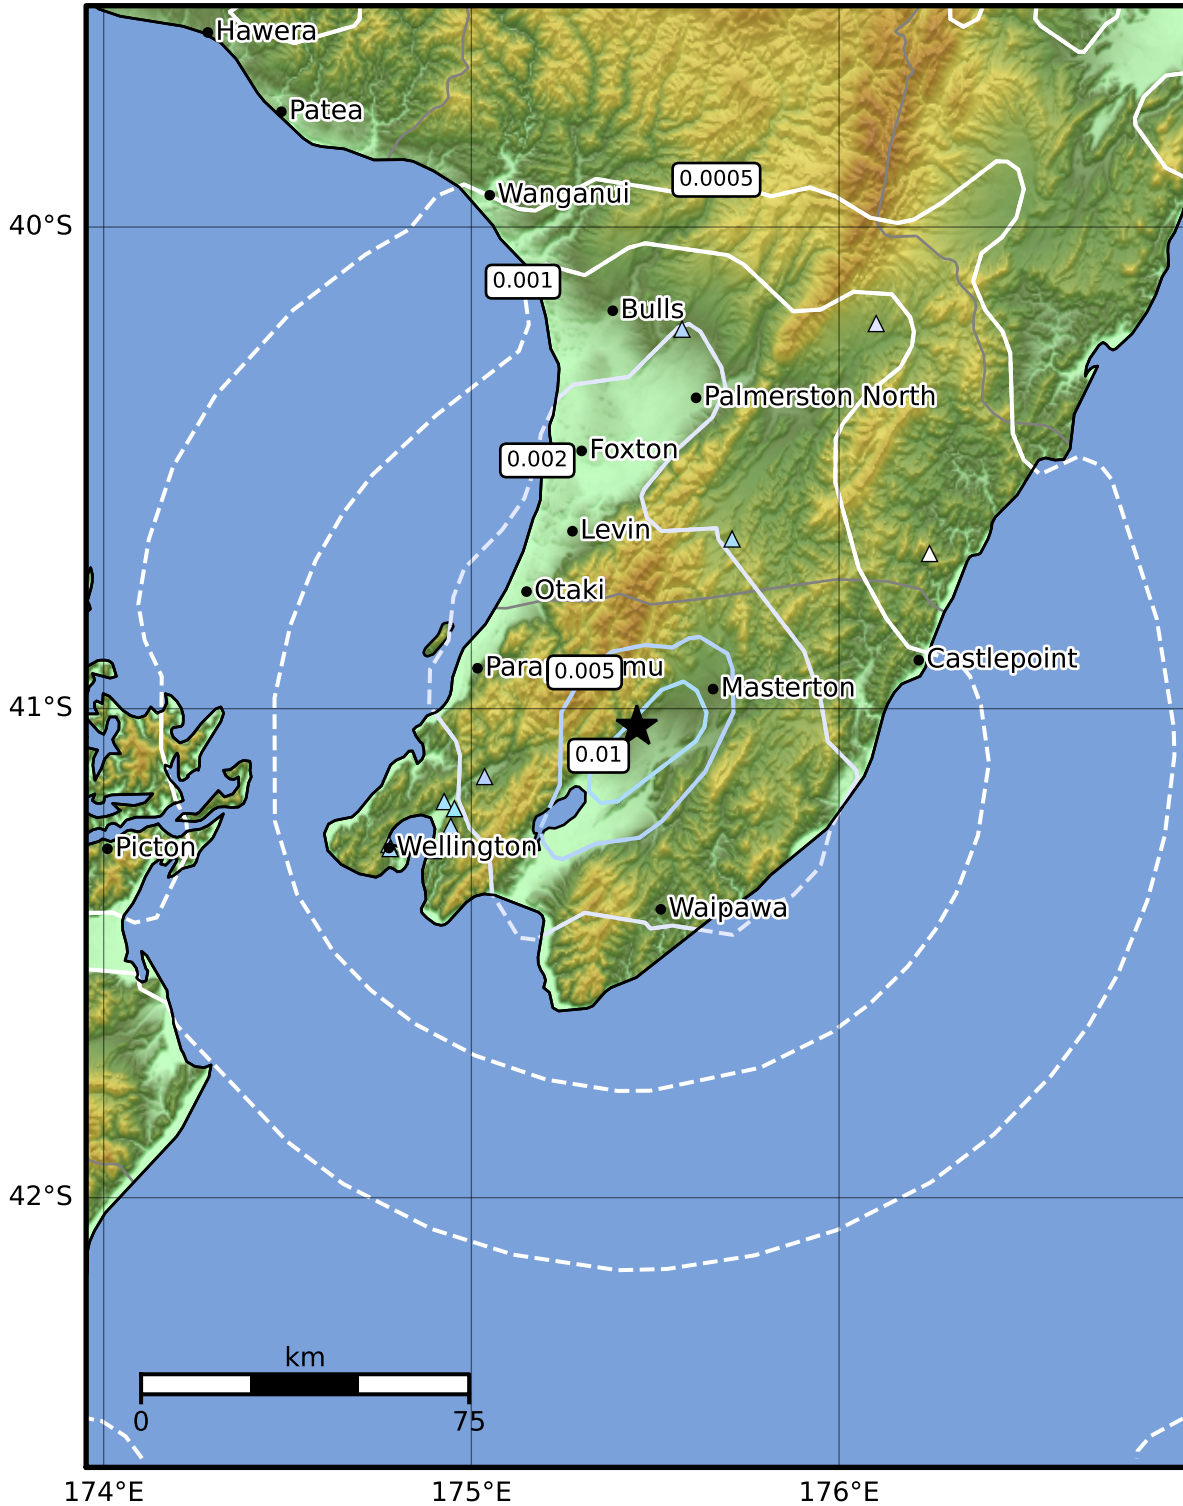

3.0 Second Peak Spectral Acceleration Map GNS Science

ShakeMap: Wairarapa

Nov 19, 2022 09:32:42 UTC M3.8 S41.04 E175.45 Depth: 21.2km ID:2022p871345

Scale based on Moratalla et al.(2021) and Worden et al.(2012) Version 7: Processed 2022-11-20T09:33:28Z

△ Seismic Instrument ○ Reported Intensity ★ Epicenter