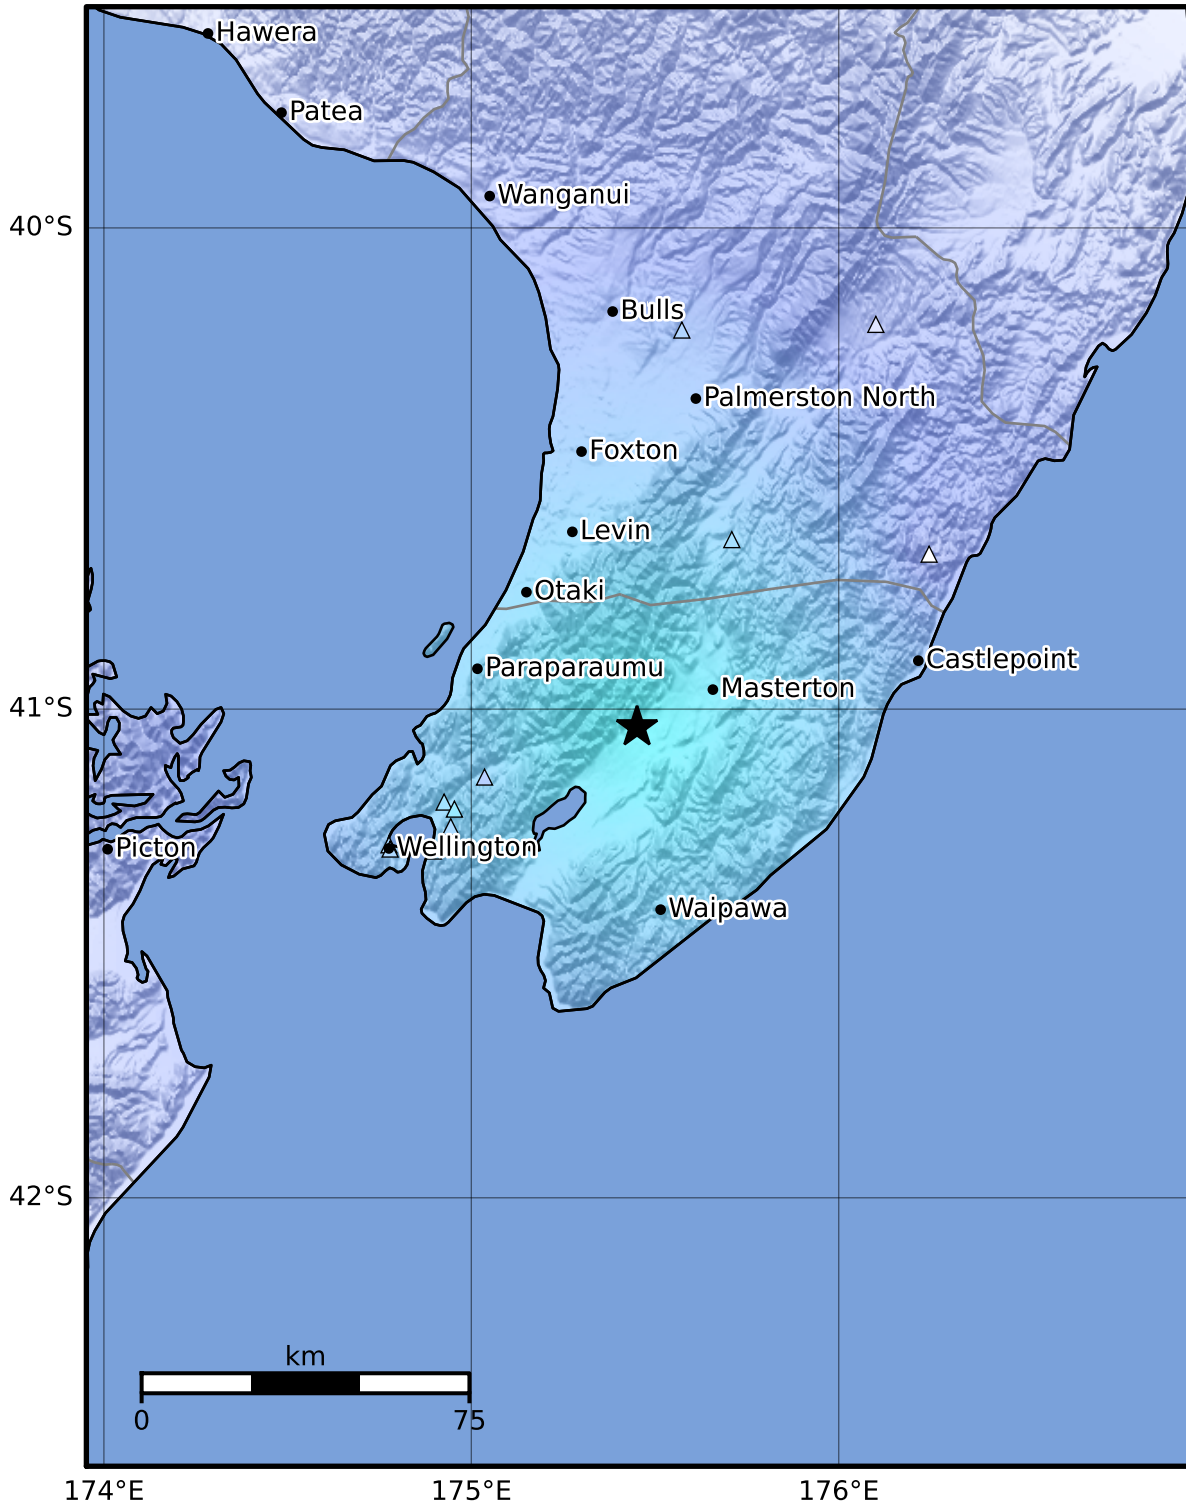

Macroseismic Intensity Map GNS Science

ShakeMap: Wairarapa

Nov 19, 2022 09:32:42 UTC M3.8 S41.04 E175.45 Depth: 21.3km ID:2022p871345

SHAKING	Not felt	Weak	Light	Moderate	Strong	Very strong	Severe	Violent	Extreme
DAMAGE	None	None	None	Very light	Light	Moderate	Moderate/heavy	Heavy	Very heavy
PGA(%g)	<0.0464	0.29	1.63	5.16	12.5	22.4	40.2	72.2	>129
PGV(cm/s)	<0.0215	0.125	1.04	4.31	14.5	26.4	48.3	88.4	>162
INTENSITY	I	II-III	IV	V	VI	VII	VIII	IX	X+

Scale based on Moratalla et al.(2021) and Worden et al.(2012) Version 8: Processed 2022-12-06T01:47:37Z
 Δ Seismic Instrument ○ Reported Intensity ★ Epicenter